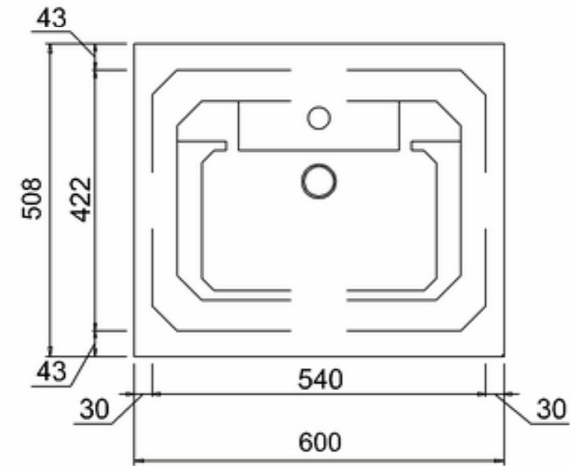

bathstore

Savoy Single Worktop W600 D508 H18

bathstore

20005000220 - Savoy Fully inset Vanity Basin 2TH