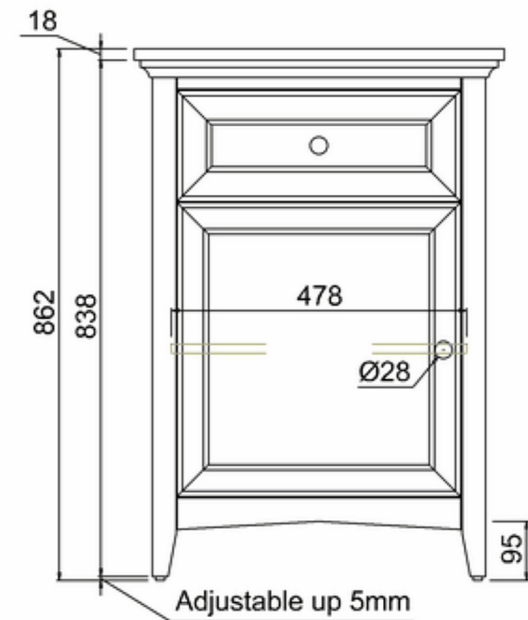

bathstore

Savoy Single Worktop W600 D508 H18

bathstore

20005000220 - Savoy Fully inset Vanity Basin 2TH