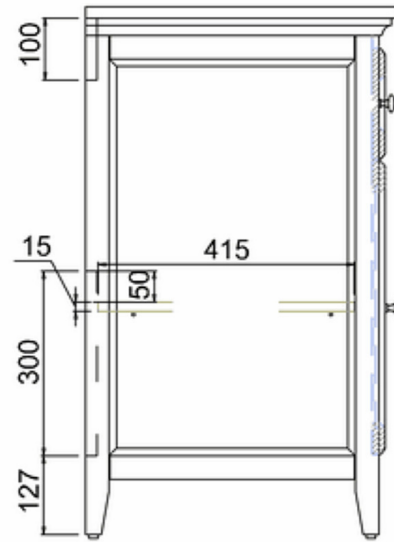

bathstore

Savoy Single Worktop W600 D508 H18

bathstore

20005000220 - Savoy Fully inset Vanity Basin 2TH