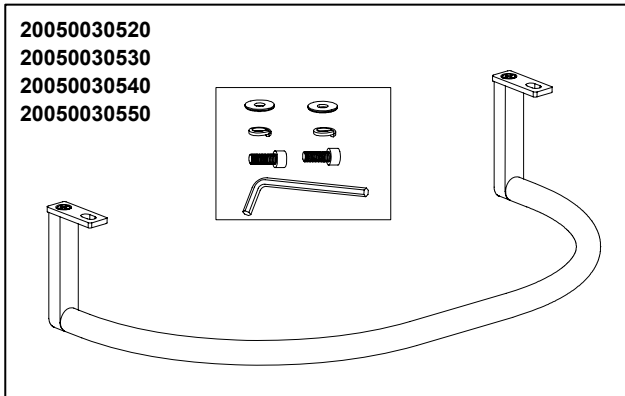

20050030600
20050030590

- Please ensure that all towel rail brackets are positioned parallel, and vertical to the towel rail.

20050030510

- Secure tightly with the supplied Allen key, and remember to leave the key with the householder.

20050030520
20050030530
20050030540
20050030550

- To remove finger marks from stainless steel simply rub with a soft cloth and a little baby oil.

20050030560