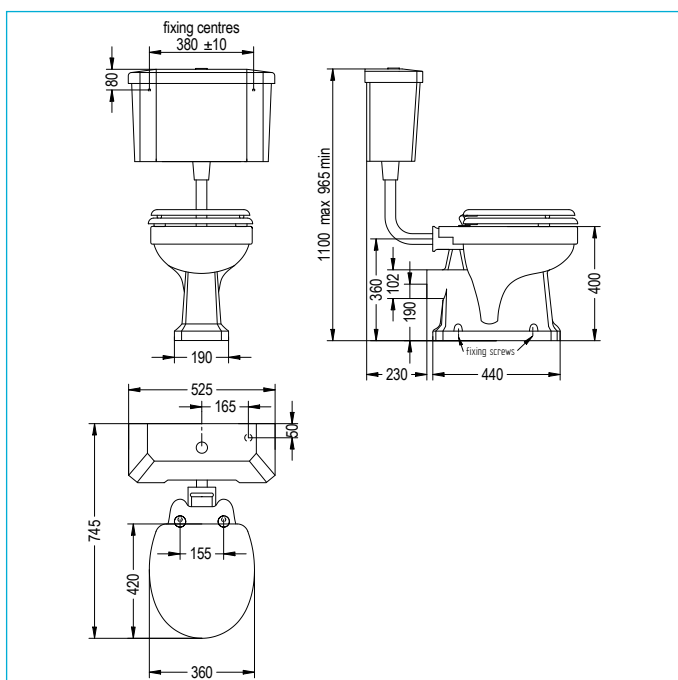

## ILLUSTRATED

<b>20005002100</b>	SAVOY LOW LEVEL TOP FLUSH TOILET
	20005000250 PAN
	20005000940 CISTERN
	41100060130 CISTERN FITTINGS
	20005000340 FLUSH PIPE
<b>20009000440</b>	SAVOY LEGEND LACQUERED MDF SEAT GLOSS WHITE

## MATERIAL

Vitreous China cistern and pan

## WEIGHTS

Cistern 17.2kg

Pan 18.2kg

Flush pipe kit 1.12kg

Fittings 0.89kg

Savoy Legend lacquered MDF gloss black/white seat 3kg

Savoy Old English lacquered MDF white seat 3kg

## FEATURES

Traditional style toilet, open back

Horizontal outlet, 6 & 3 litre flush