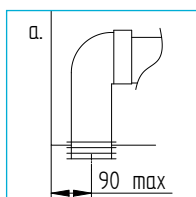

FEATURES

Traditional style toilet, open back

Horizontal outlet, 6 & 3 litre flush