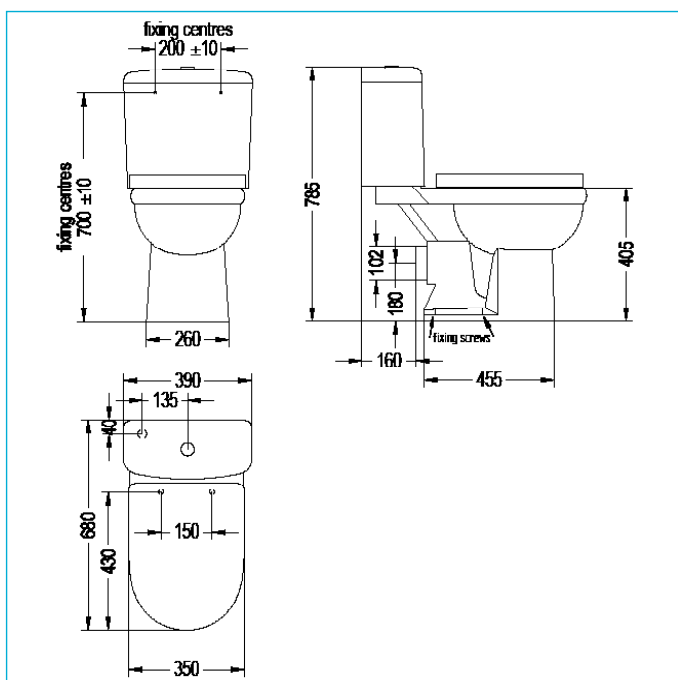

DENVER CLOSE COUPLED TOILET

ILLUSTRATED

41700020003 DENVER CLOSE COUPLED TOILET
 41800010027 PAN
 41800050270 CISTERN
 41100060930 CISTERN FITTINGS
 41800090220 ECONOMY PP SEAT

CONFIGURATION OPTIONS

MATERIAL

Vitreous China cistern and pan

STANDARDS

BS3402
 BS EN 33
 BS EN 997

WEIGHTS

Cistern 12.15kg
 Pan 24.85kg
 Fittings 0.75kg
 Seat 2.18kg

COLOURS AND FINISHES

White

SPECIAL NOTES

No floor fittings supplied with pan
 a. Convert horizontal outlet with 90 degree bend connector

FEATURES

Timeless style, open back
 Horizontal outlet, 6 & 3 litre flush

For further details:

Go online at bathstore.com