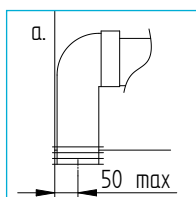

FEATURES

Timeless style, open back
Horizontal outlet, 6 & 3 litre flush

For further details:

Go online at bathstore.com

bathstore.com Ltd. Makes every effort to ensure that the information provided on its website is accurate. However, we cannot guarantee this, and accept no liability for any information given via its website.