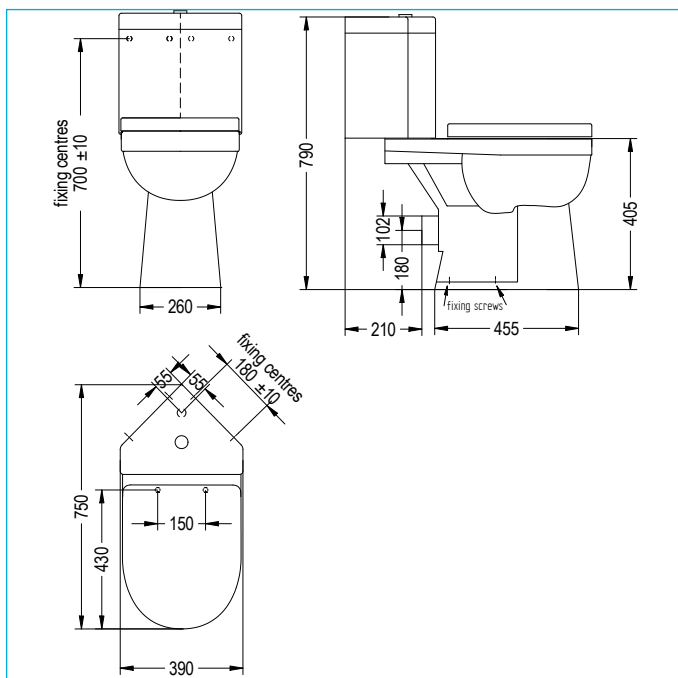

DENVER CORNER CLOSE COUPLED TOILET

ILLUSTRATED

- 41700020030** DENVER CORNER CLOSE COUPLED TOILET KIT
 41800010027 PAN
 41800050280 CISTERN
 4100060930 CISTERN FITTINGS
41800090220 ECONOMY PP SEAT (NOT SHOWN)

CONFIGURATION OPTIONS

MATERIAL

Vitreous China cistern and pan

STANDARDS

BS 3402
 BS EN 33
 BS EN 997

WEIGHTS

- Cistern 13.2kg
 Pan 24.85kg
 Fittings 0.75kg
 Seat 2.18kg

COLOURS AND FINISHES

White

SPECIAL NOTES

- No floor fixings supplied with pan
 a. Convert horizontal outlet with 90 degree bend connector

FEATURES

- Timeless style, open back
 Horizontal outlet, 6 & 3 litre flush

For further details: