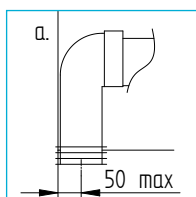

FEATURES

1. Timeless style, open back
   Horizontal outlet, 6 & 3 litre flush

For further details:

Go online at bathstore.com

bathstore.com Ltd. Makes every effort to ensure that the information provided on its website is accurate. However, we cannot guarantee this, and accept no liability for any information given via its website.