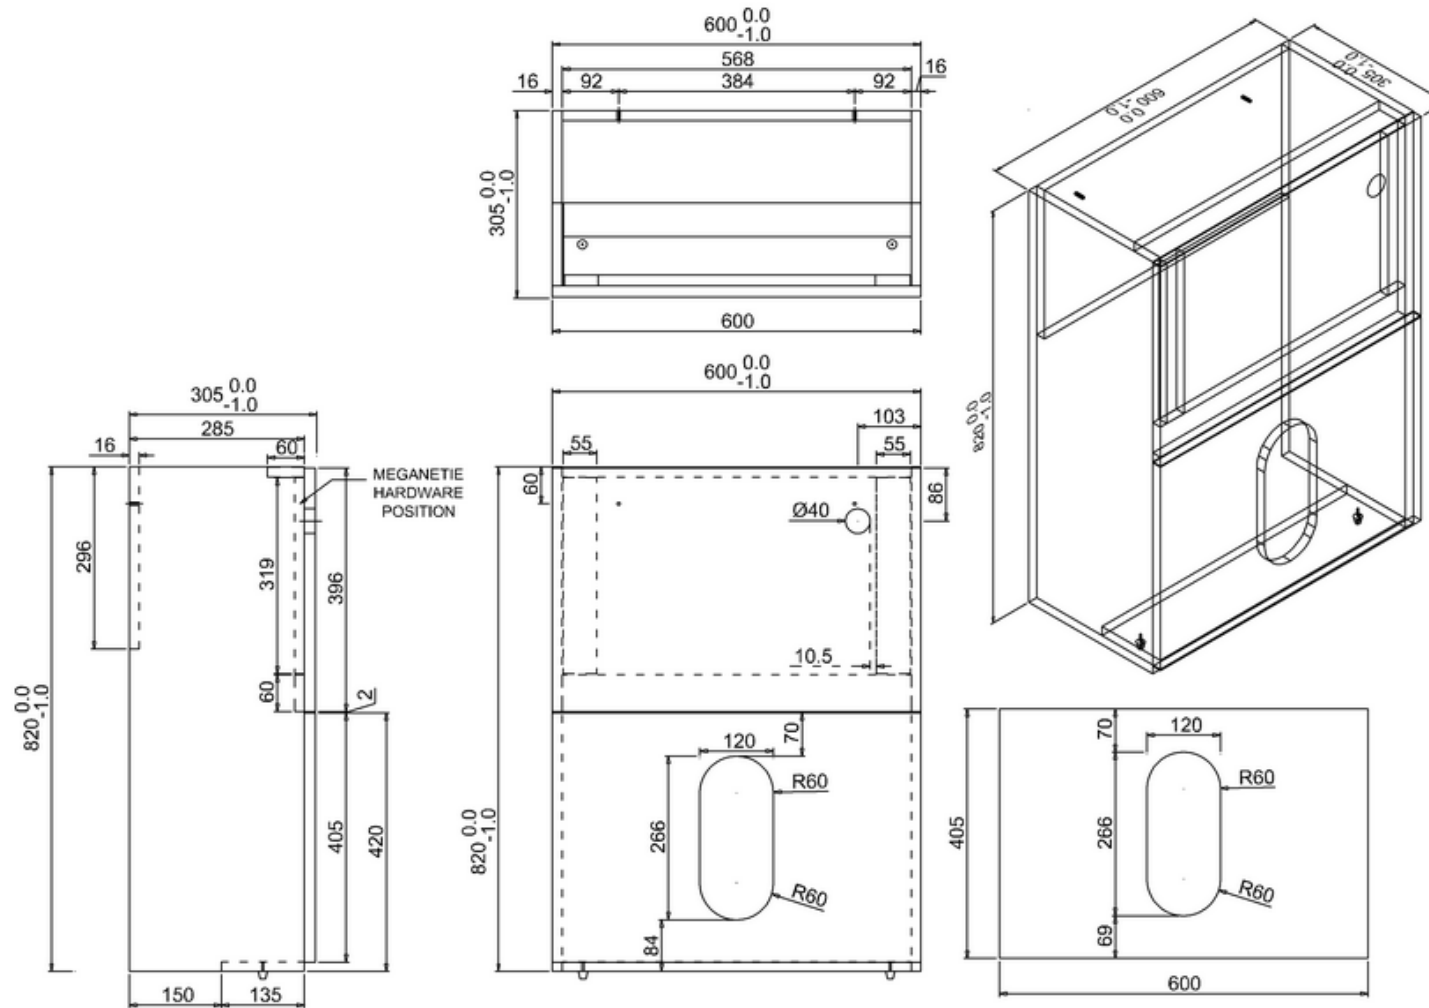

# 41405010810 - MyPlan 600 BACK TO WALL WC UNIT GLOSS WHITE EXC FITTING W600 D305 H820

**bathstore**

# 41405010970 - MyPlan 600 BIDET BOARD GLOSS WHITE W600 H180