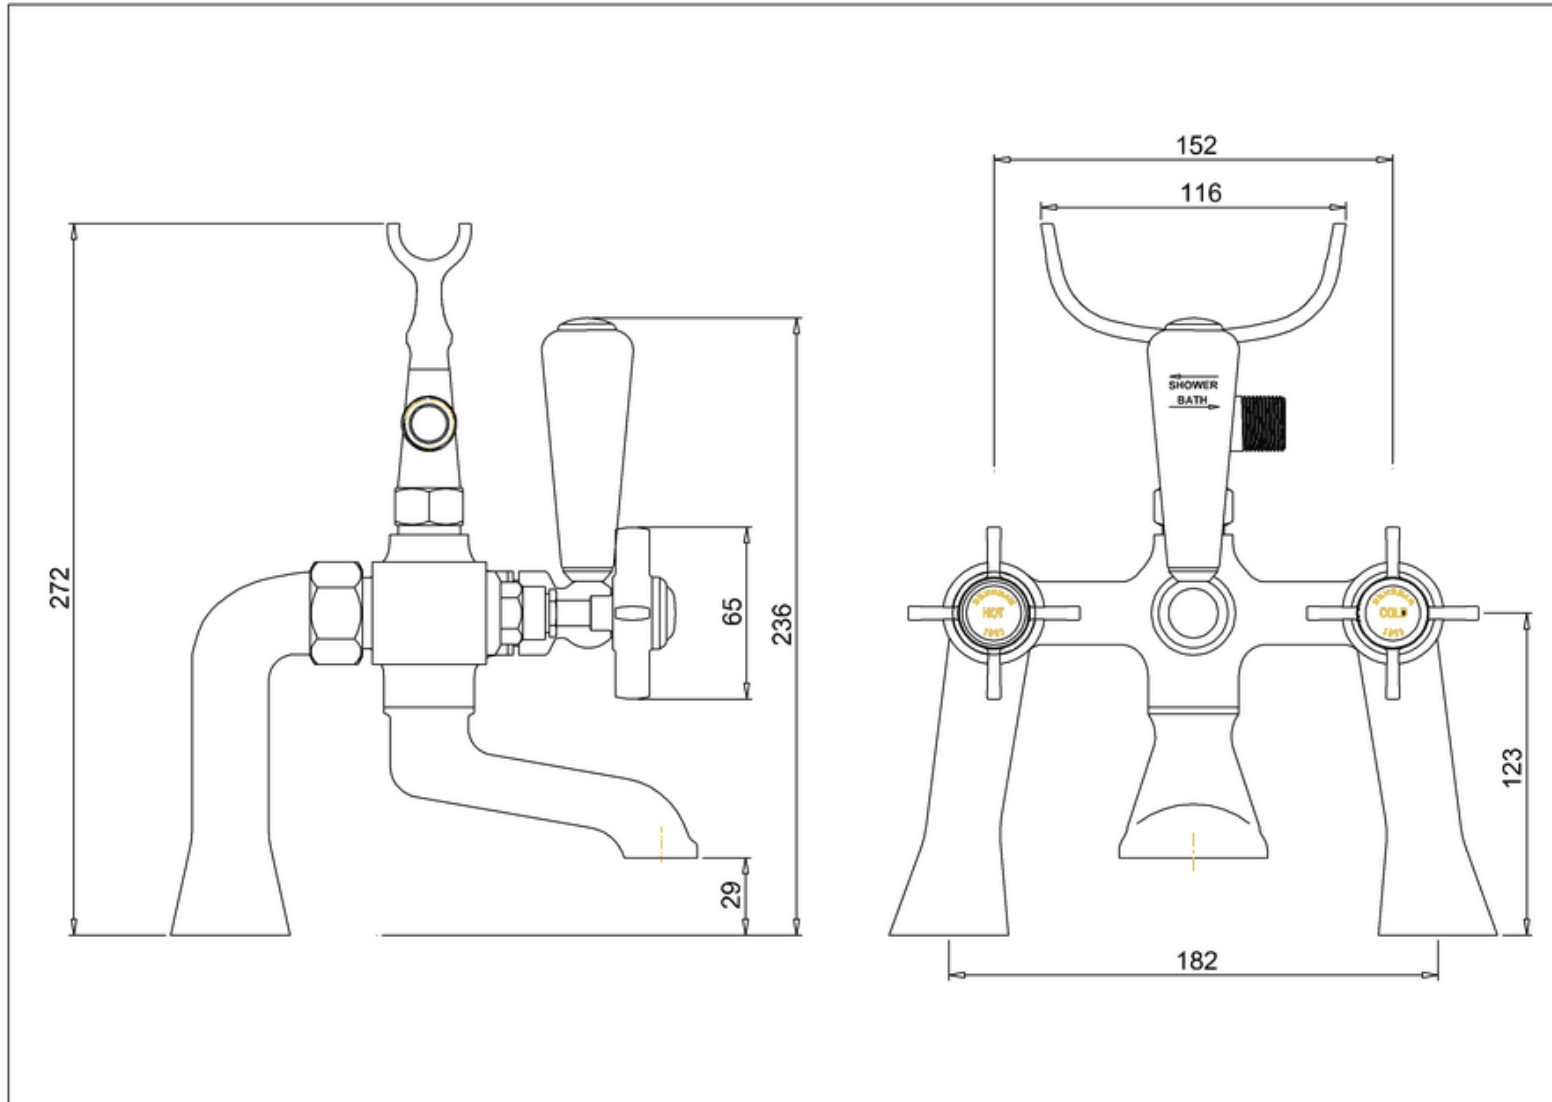

### 41500080022 - Bensham BSM & Kit inc Legs Chrome (w)

**bathstore**

## 20004011060 - BENSAM FLOOR STAND BATH SHOWER MIXER / FILLER LEGS ONLY CHR

**bathstore**