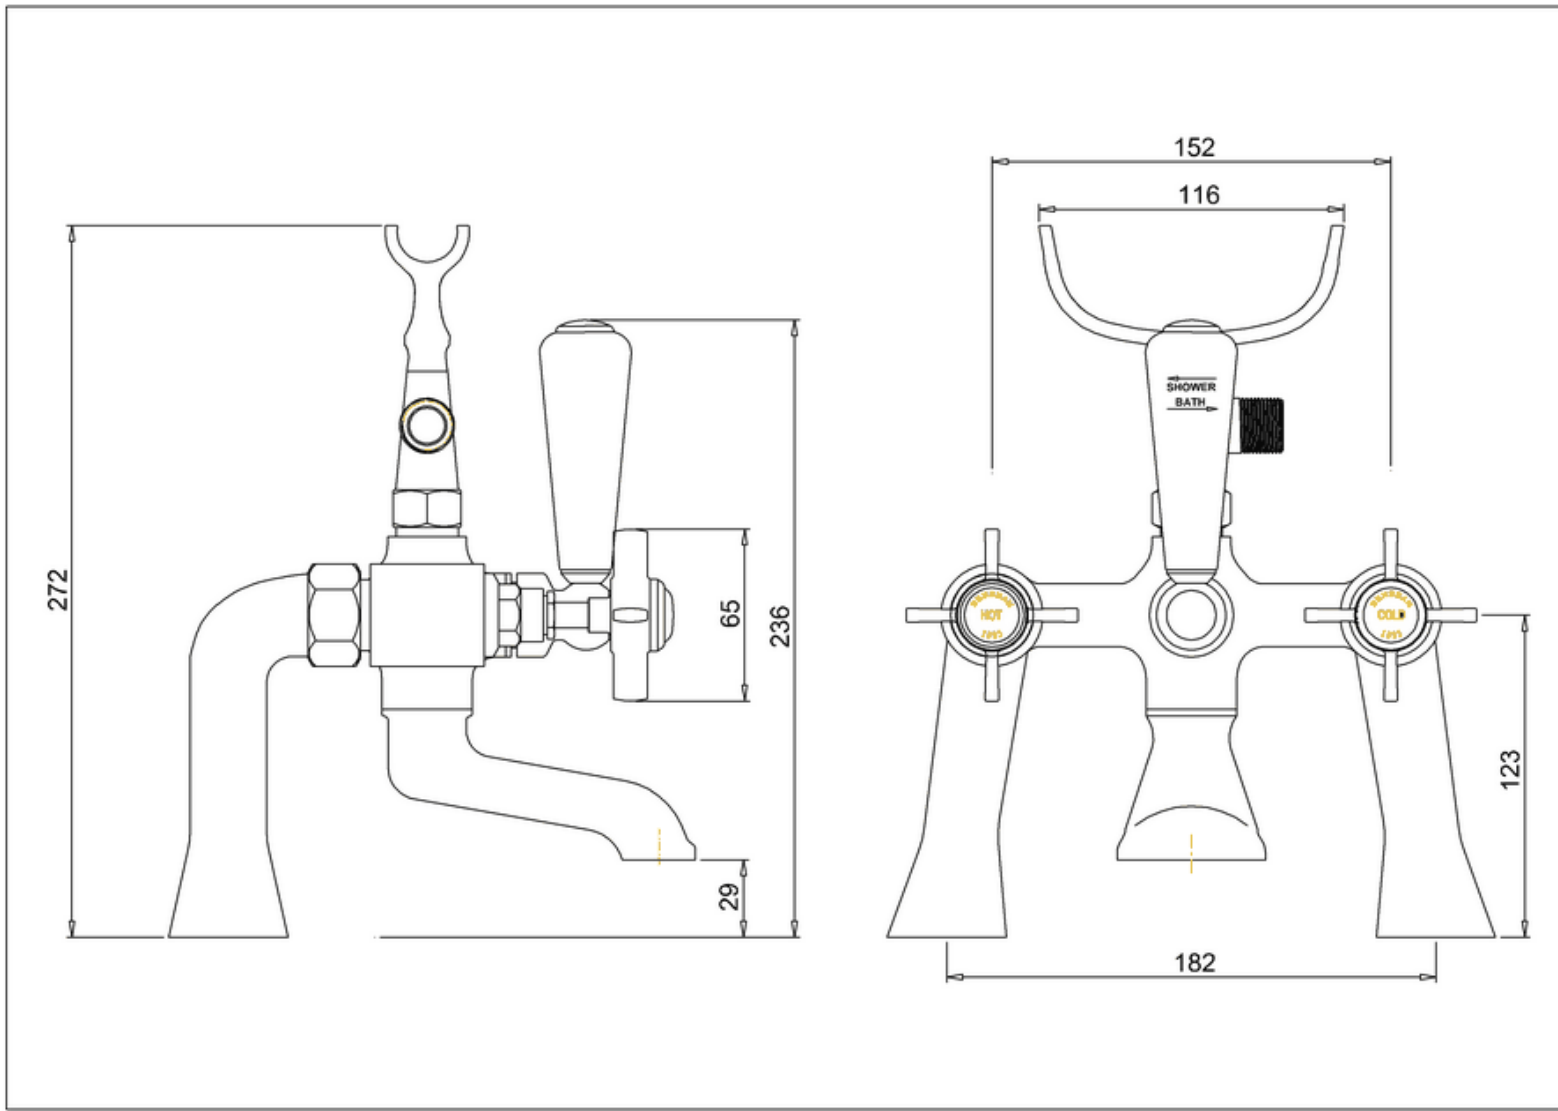

41500080022 - Bensham BSM & Kit inc Legs Chrome (w)

bathstore

41405003190 - BENSAM TOUCHSTONE SHELF