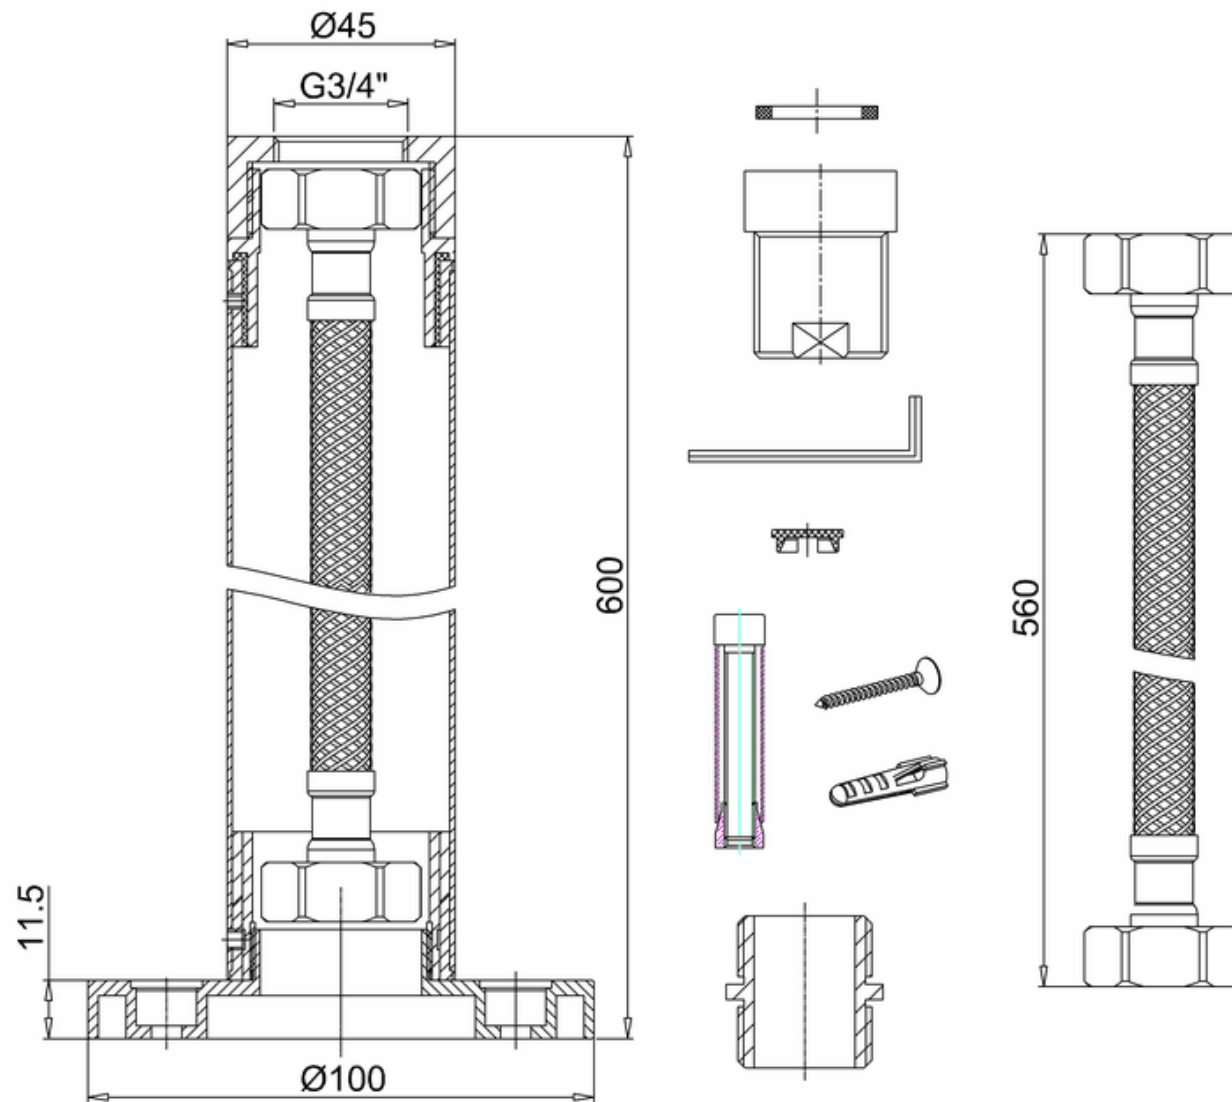

### 41500080022 - Bensham BSM & Kit inc Legs Chrome (w)

**bathstore**

## 20004011060 - BENSAM FLOOR STAND BATH SHOWER MIXER / FILLER LEGS ONLY CHR

**bathstore**

# 41405003190 - BENSAM TOUCHSTONE SHELF