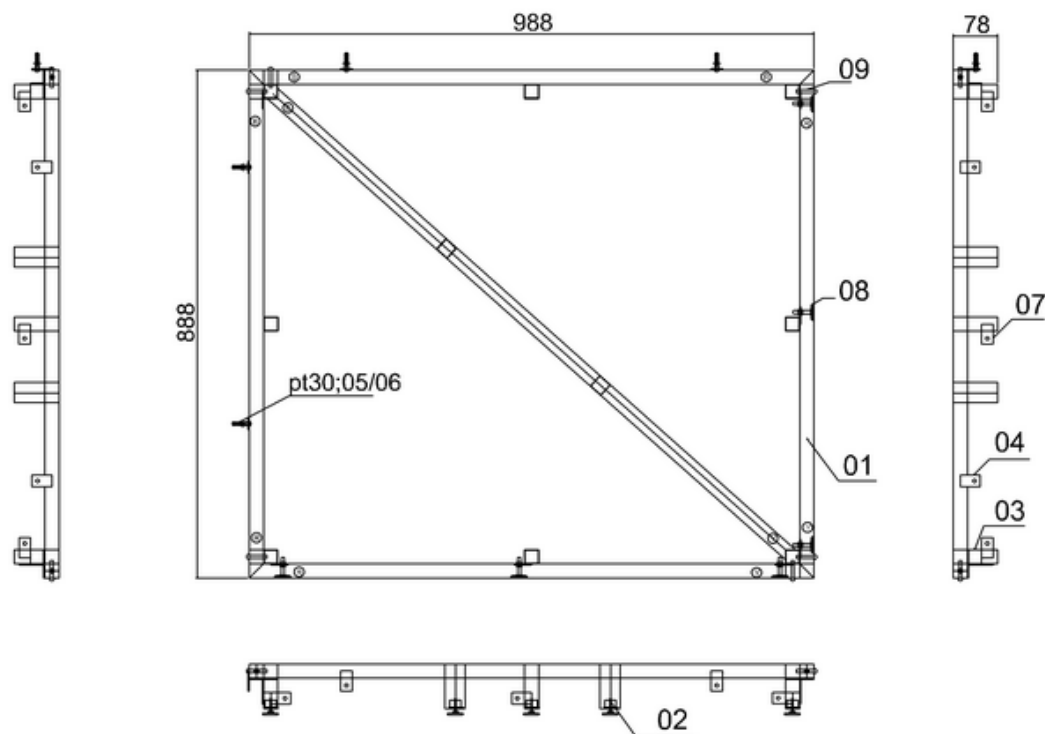

## 44400005700 - FRAME FOR 1000 x 900 SLIMSTONE SHOWER TRAY

09	Grub screw	M5*35	Q235	piece	6
08	Magnet	Ø32		piece	6
07	Magnet fixed part	2*20 L=50	Q235	piece	8
06	Wall plug	M8		piece	4
05	Wall screw	M5*35		piece	4
04	Wall fixed part	2*20 L=50	Q235	piece	4
03	Supporting iron part	25*25*2 L=20	Q235	piece	6
02	Square feet tube	25*25*1 L=78	Q235	piece	10
01	Tube	25*25*1	Q235	piece	5
<b>CODE</b>	<b>NAME</b>	<b>SIZE</b>	<b>MATERIAL</b>	<b>UNIT</b>	<b>QTY</b>