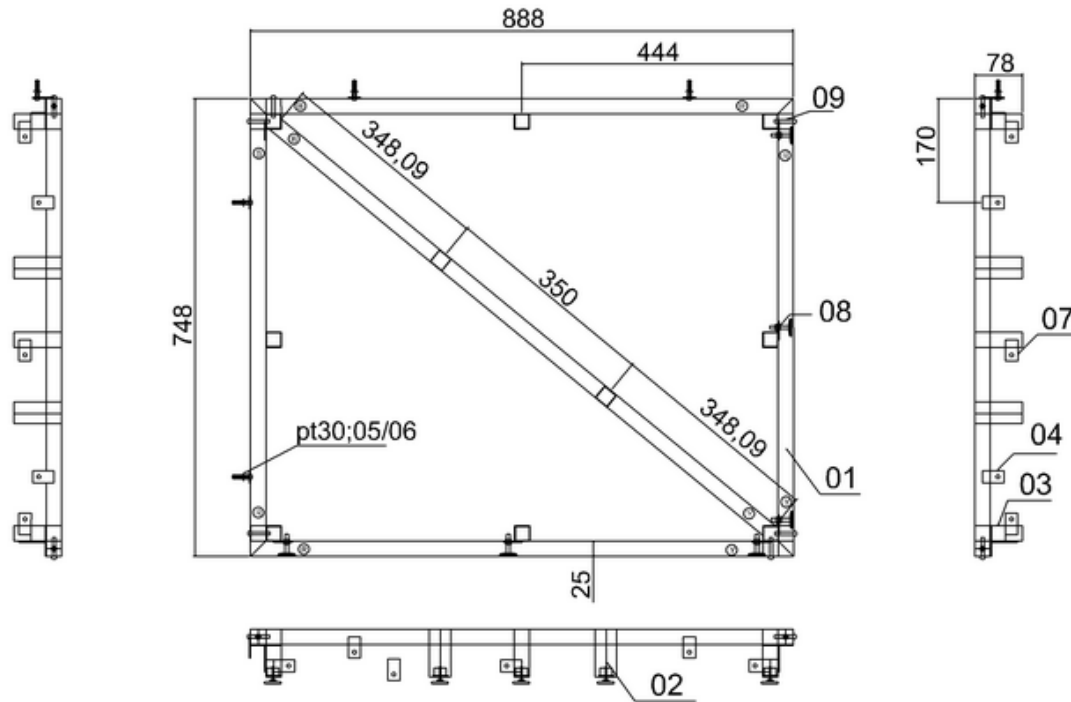

bathstore

44400005670 - FRAME FOR 760 x 900 SLIMSTONE SHOWER TRAY

09	Grub screw	M5*35	Q235	piece	6
08	Magnet	Ø32		piece	6
07	Magnet fixed part	2*20 L=50	Q235	piece	8
06	Wall plug	M8		piece	4
05	Wall screw	M5*35		piece	4
04	Wall fixed part	2*20 L=50	Q235	piece	4
03	Supporting iron part	25*25*2 L=20	Q235	piece	6
02	Square feet tube	25*25*1 L=78	Q235	piece	10
01	Tube	25*25*1	Q235	piece	5
CODE	NAME	SIZE	MATERIAL	UNIT	QTY