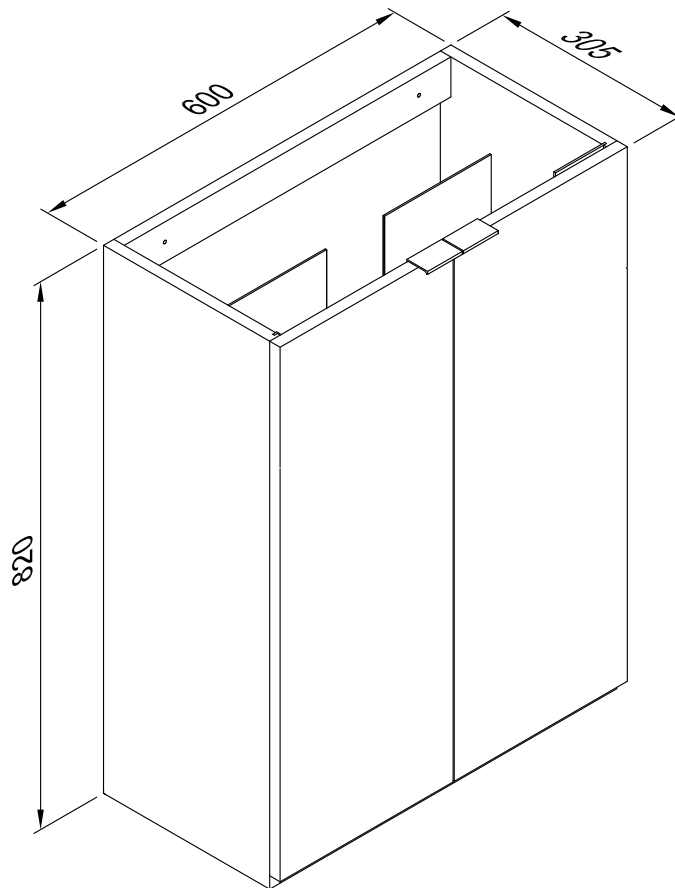

MyPlan 600 Basin Unit for Slimline Basin Assembly Instructions

41405010760

41405011000

41405011240

Width 600mm

Depth 305mm

Height 820mm