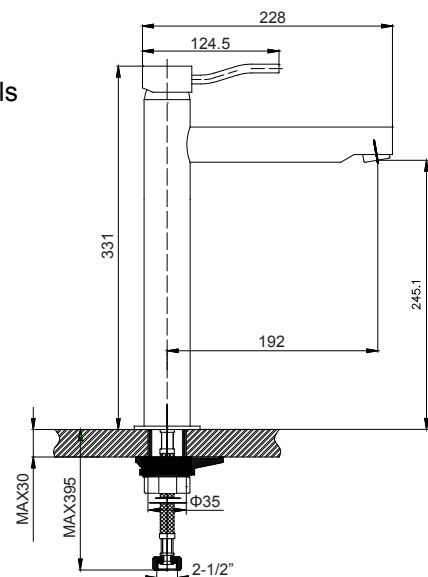

TECHNICAL DATASHEET

Tall Metro Washbowl Basin Mixer with Swivel Spout and Pop up Waste Chrome

Product specification

| | |
|---------------------------|--|
| Product Code: | 42900000010 |
| Finish: | Chrome plated |
| Product Type: | Modern |
| Construction: | Bodies of the tap are solid brass castings, and the handles are zinc cast; Solid brass casting produced from grade A brass |
| Valve Type: | 35MM single lever ceramic disc cartridge |
| Supply: | Suitable for all plumbing systems |
| Inlet Connections: | 1/2" BSP female loose nut, threaded flexible tails |
| Water Pressure: | Ranges from a minimum pressure of 0.2 to a maximum of 5.0 bar |
| Net Weight: | 2.4 KG |

Product specification

- Supplied with metal heads
- Chrome plating conforms to EN817 and EN200 – salt spray test to a level 10 grade
- The flexible tails: 1/2" (length:470mm) with WRC approval
- The flow straightener: with WRC approval
- The cartridge: with WRC approval
- No waste supplied with this item
- This product has a Swivel Spout

WaterSave : If the WaterSave aerator fitting is used the maximum flow rate the tap will deliver is 5 litres per minute

For any further information please contact
Bathstore on: 0845 873 8843
Or visit our web-site at www.bathstore.com
The manufacturer reserves the right to make technical
modifications without prior notice.