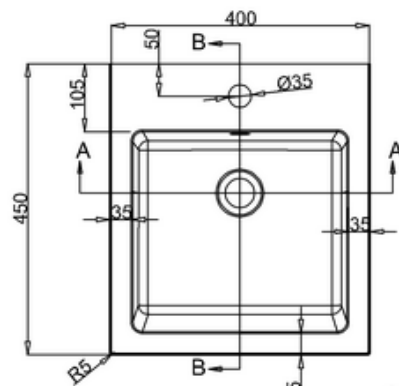

bathstore

41405011460 - MyPlan 400 POLYMARBLE 1TH BASIN WHT WITH OERFLOW W400 D450

B-B

C
SCALE 1:2