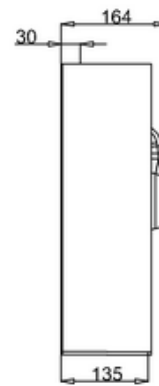

bathstore

41405011460 - MyPlan 400 POLYMARBLE 1TH BASIN WHT WITH OERFLOW W400 D450

B-B

C
SCALE 1:2