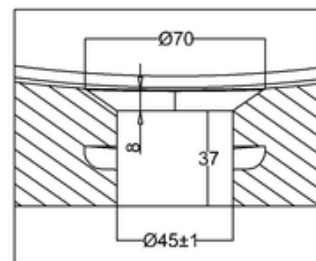

bathstore

41405011460 - MyPlan 400 POLYMARBLE 1TH BASIN WHT WITH OERFLOW W400 D450

B-B

C
SCALE 1:2