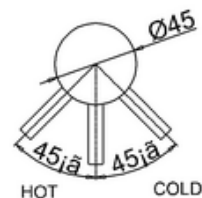

bathstore

20004010065 - METRO WASHBOWL MIXER FIXED SPOUT CHR WITHOUT POP UP DL112DNC

Note:

For the each part, the dimension tolerance should be followed the list below.

0 ~ 100	101 ~ 200	201 ~ 400	≥ 401
±1	±2	±3	±5

For the finished assembly, the dimension tolerance should be followed the list below.

0 ~ 300	≥ 301
±2	±5