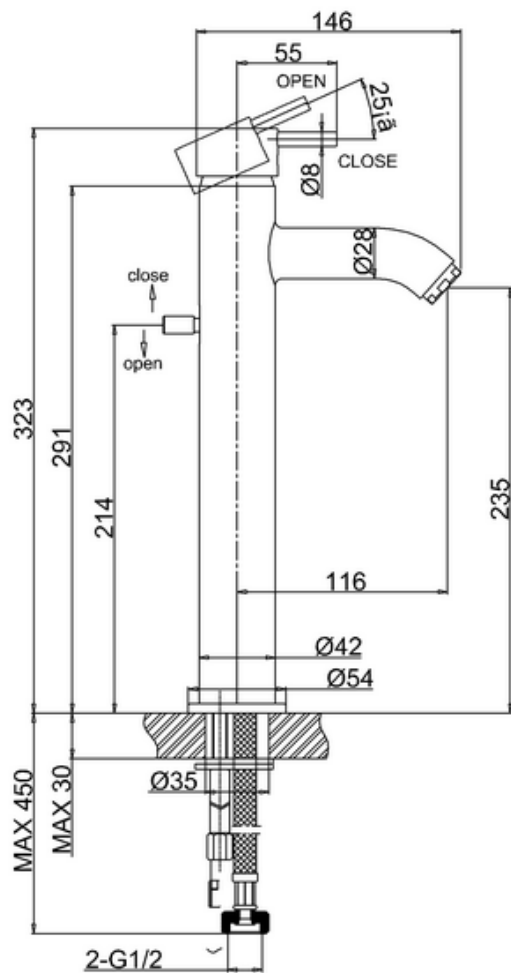

bathstore

20004010065 - METRO WASHBOWL MIXER FIXED SPOUT CHR WITHOUT POP UP DL112DNC

Note:

For the each part, the dimension tolerance should be followed the list below.

0 ~ 100	101 ~ 200	201 ~ 400	≥ 401
±1	±2	±3	±5

For the finished assembly, the dimension tolerance should be followed the list below.

0 ~ 300	≥ 301
±2	±5