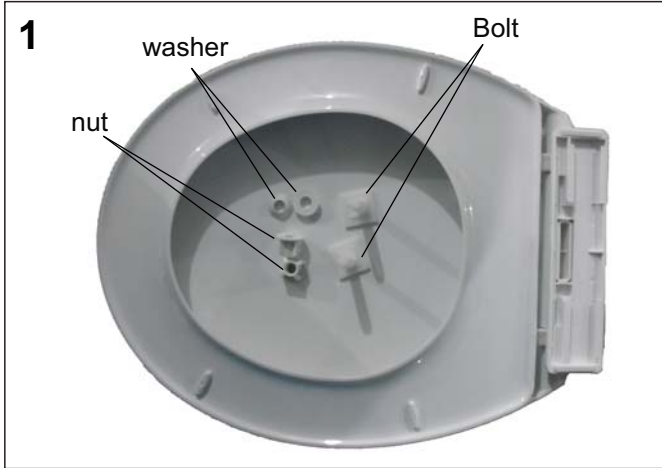

Demi Seat Installation Instruction - 41200240050

Please give the manual to the end user.
Please read the manual thoroughly before installation.

Bolts (2), Washers (2), Nuts (2) are supplied.

Push the 2 bolts into the slide track at the end of the seat.

Insert the 2 bolts into fixing holes of the pan.

Adjust the seat so that it fits well.

Underneath the pan attach the washers and nuts.

Once the seat and pan match, fully tighten the nut.

Demi Cistern Fittings

41200240060

The flush and inlet valves have been preset for a standard 3L/6L flush. Install as shown in the diagram.