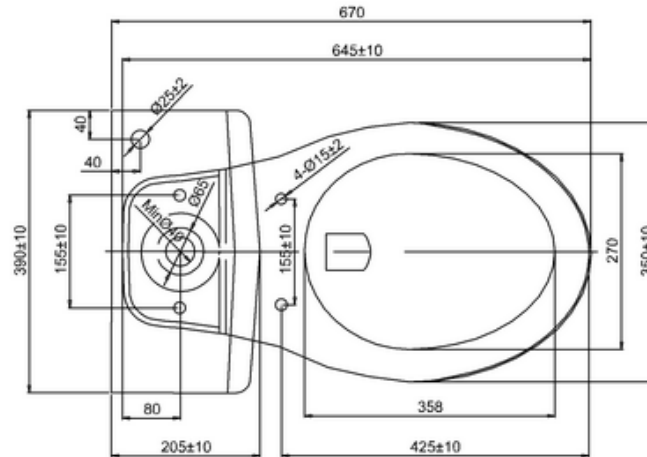

## 41200240010 - BASICS DEMI CLOSED COUPLED PAN CISTERN FITTINGS SEAT MFZ-04D

A Direction

#### 1. DEMI CISTERN:

Flatness of installation surface: 4mm

#### 2. DEMI WC:

Flatness of installation surface: 3mm

Flatness of whole surface: 6mm

Spigot length: 40Min

Height difference between left and right: 6mm

Height difference between seat hole and front rim: 6mm