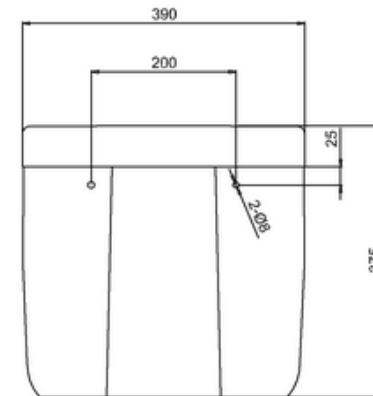

## 41200240010 - BASICS DEMI CLOSED COUPLED PAN CISTERN FITTINGS SEAT MFZ-04D

A Direction

#### 1. DEMI CISTERN:

Flatness of installation surface: 4mm

#### 2. DEMI WC:

Flatness of installation surface: 3mm

Flatness of whole surface: 6mm

Spigot length: 40Min

Height difference between left and right: 6mm

Height difference between seat hole and front rim: 6mm