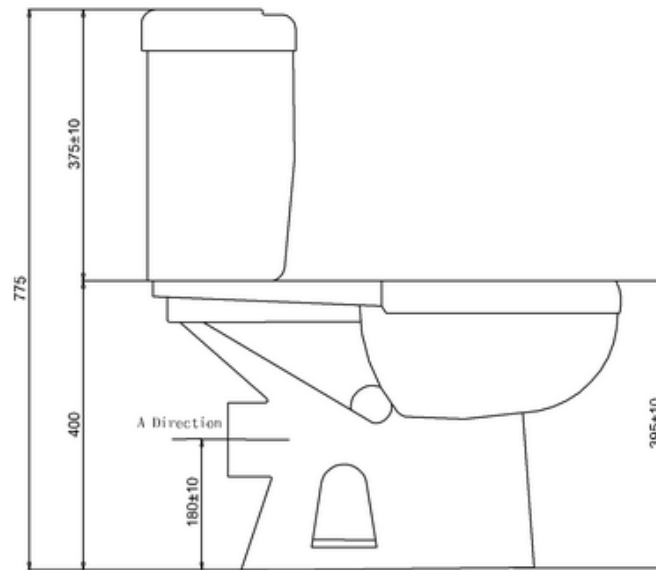

**bathstore**

## 41200240010 - BASICS DEMI CLOSED COUPLED PAN CISTERN FITTINGS SEAT MFZ-04D

A Direction

#### 1. DEMI CISTERN:

Flatness of installation surface: 4mm

#### 2. DEMI WC:

Flatness of installation surface: 3mm

Flatness of whole surface: 6mm

Spigot length: 40Min

Height difference between left and right: 6mm

Height difference between seat hole and front rim: 6mm