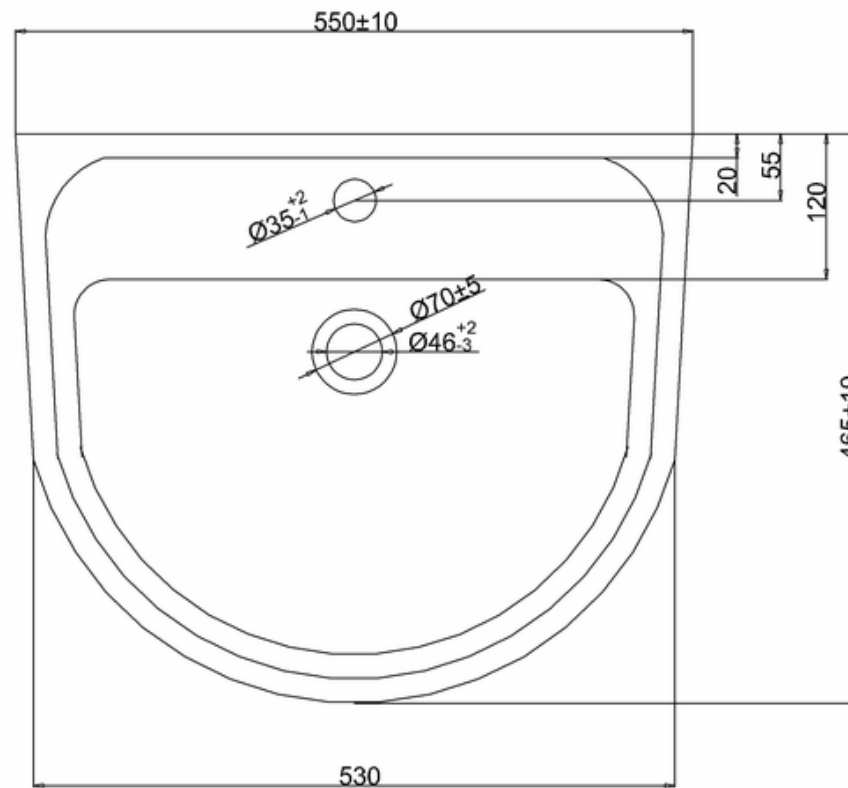

#### 1. DEMI CISTERN:

Flatness of installation surface: 4mm

#### 2. DEMI WC:

Flatness of installation surface: 3mm

Flatness of whole surface: 6mm

Spigot length: 40Min

Height difference between left and right: 6mm

Height difference between seat hole and front rim: 6mm

# 41200240020 - BASICS DEMI 1TH BASIN WHT W550 D465 H220 MHP29

pt455;REMARKS:

Flatness of installation surface: 3mm

Flatness of whole surface: 6mm

**bathstore**