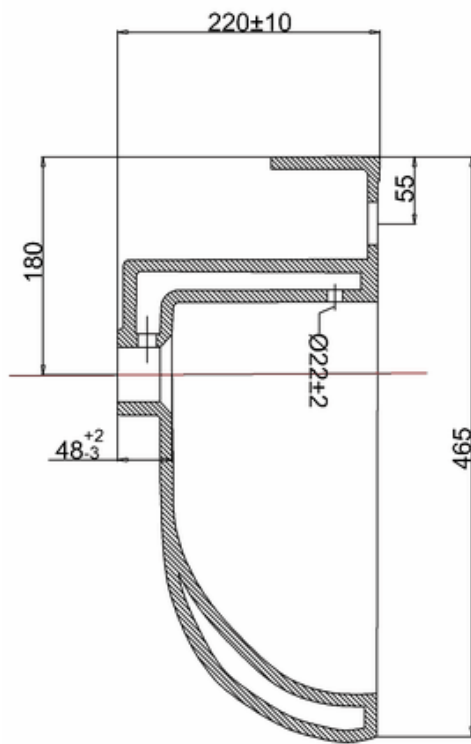

#### 1. DEMI CISTERN:

Flatness of installation surface: 4mm

#### 2. DEMI WC:

Flatness of installation surface: 3mm

Flatness of whole surface: 6mm

Spigot length: 40Min

Height difference between left and right: 6mm

Height difference between seat hole and front rim: 6mm

# 41200240020 - BASICS DEMI 1TH BASIN WHT W550 D465 H220 MHP29

pt455;REMARKS:

Flatness of installation surface: 3mm

Flatness of whole surface: 6mm

**bathstore**