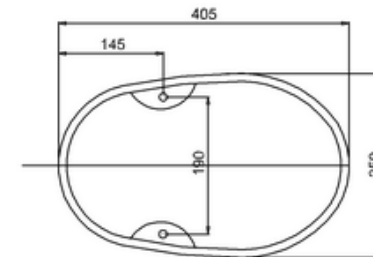

bathstore

41200240010 - BASICS DEMI CLOSED COUPLED PAN CISTERN FITTINGS SEAT MFZ-04D

A Direction

REMARKS:

1. DEMI CISTERN:

Flatness of installation surface: 4mm

2. DEMI WC:

Flatness of installation surface: 3mm

Flatness of whole surface: 6mm

Spigot length: 40Min

Height difference between left and right: 6mm

Height difference between seat hole and front rim: 6mm