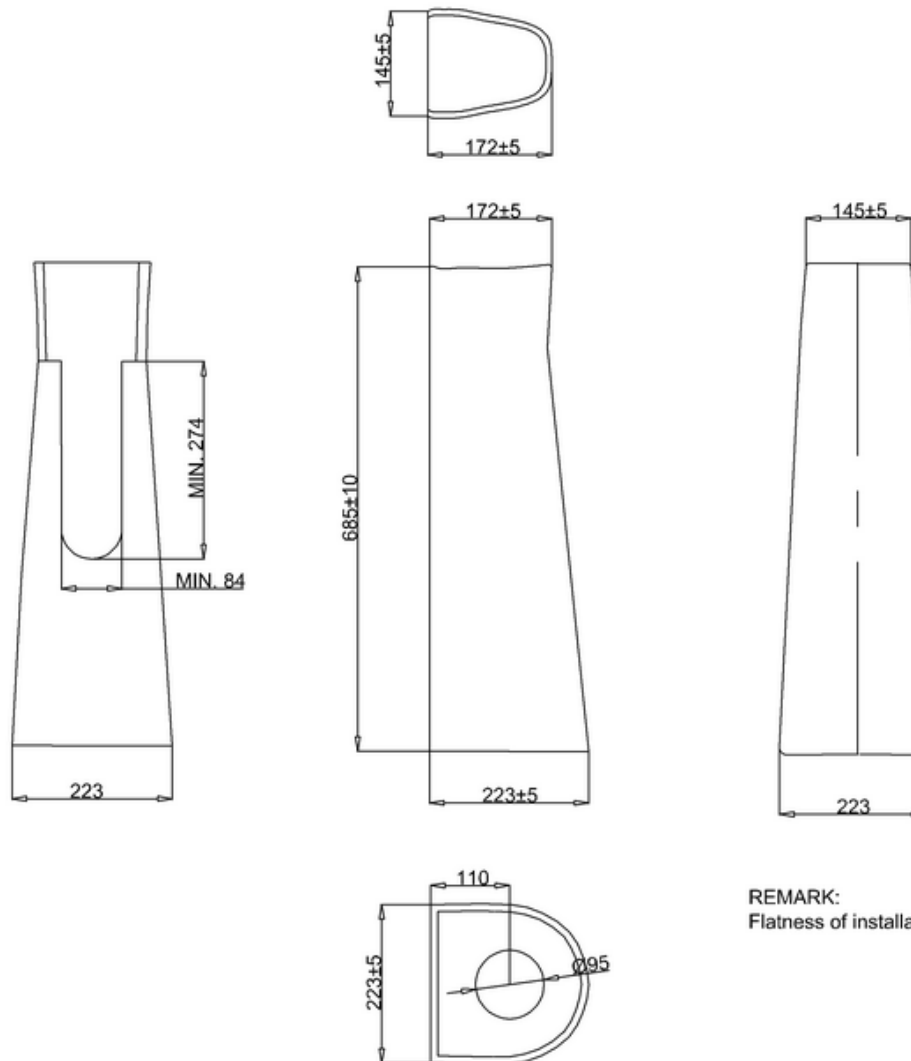

#### 1. DEMI CISTERN:

Flatness of installation surface: 4mm

#### 2. DEMI WC:

Flatness of installation surface: 3mm

Flatness of whole surface: 6mm

Spigot length: 40Min

Height difference between left and right: 6mm

Height difference between seat hole and front rim: 6mm

# 41200240020 - BASICS DEMI 1TH BASIN WHT W550 D465 H220 MHP29

pt455;REMARKS:

Flatness of installation surface: 3mm

Flatness of whole surface: 6mm

**bathstore**

# 41200240040 - BASICS DEMI PEDESTAL WHT H685 MHP29

REMARK:  
Flatness of installation surface: 3mm