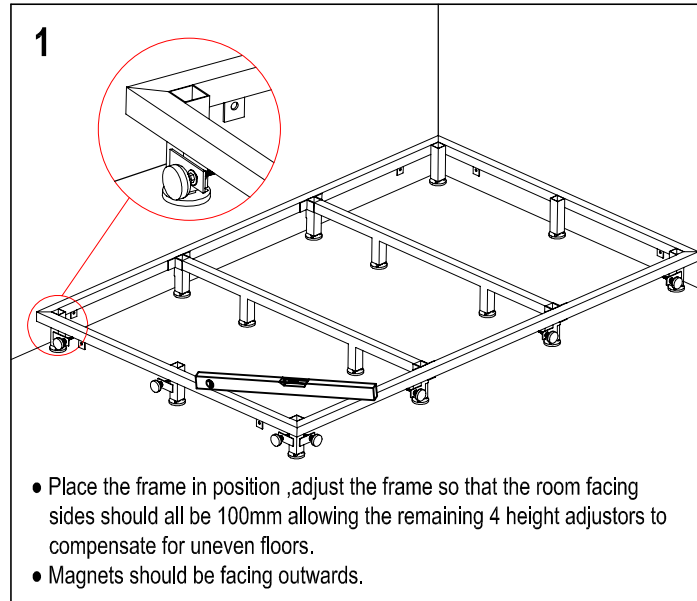

SHOWER TRAY FRAME - WALK-IN 1400

CODE	NAME	QTY
005	Feet	14
002	Magnet	7
003	Wall plug	4
004	Wall screw	4
001	Screw	8

For any further information please contact Bathstore on: **08000 23 23 23**

Or visit our website at www.bathstore.com