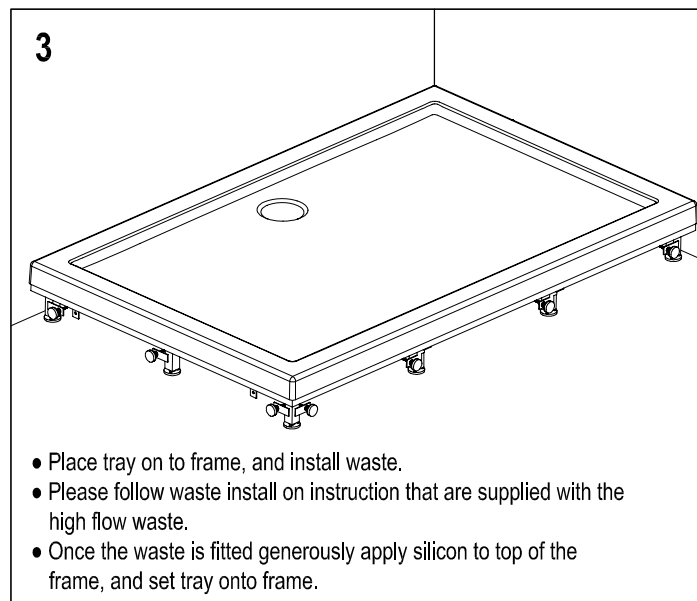

SHOWER TRAY FRAME - WALK-IN 1400

CODE	NAME	QTY
005	Feet	14
002	Magnet	7
003	Wall plug	4
004	Wall screw	4
001	Screw	8

For any further information please contact Bathstore on: **08000 23 23 23**

Or visit our website at www.bathstore.com