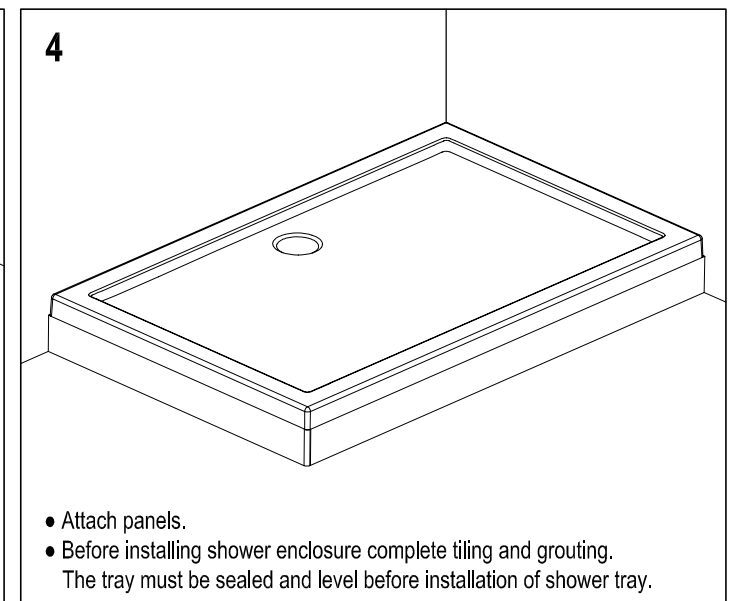

SHOWER TRAY FRAME - WALK-IN 1400

CODE	NAME	QTY
005	Feet	14
002	Magnet	7
003	Wall plug	4
004	Wall screw	4
001	Screw	8

For any further information please contact Bathstore on: **08000 23 23 23**

Or visit our website at www.bathstore.com

Frame Assembly

G GREEN
R RED

Frame may also be fixed to the floor, but fixings for this are not included.
If you need to reverse the installation then switch the two parts as required: outside, inside.