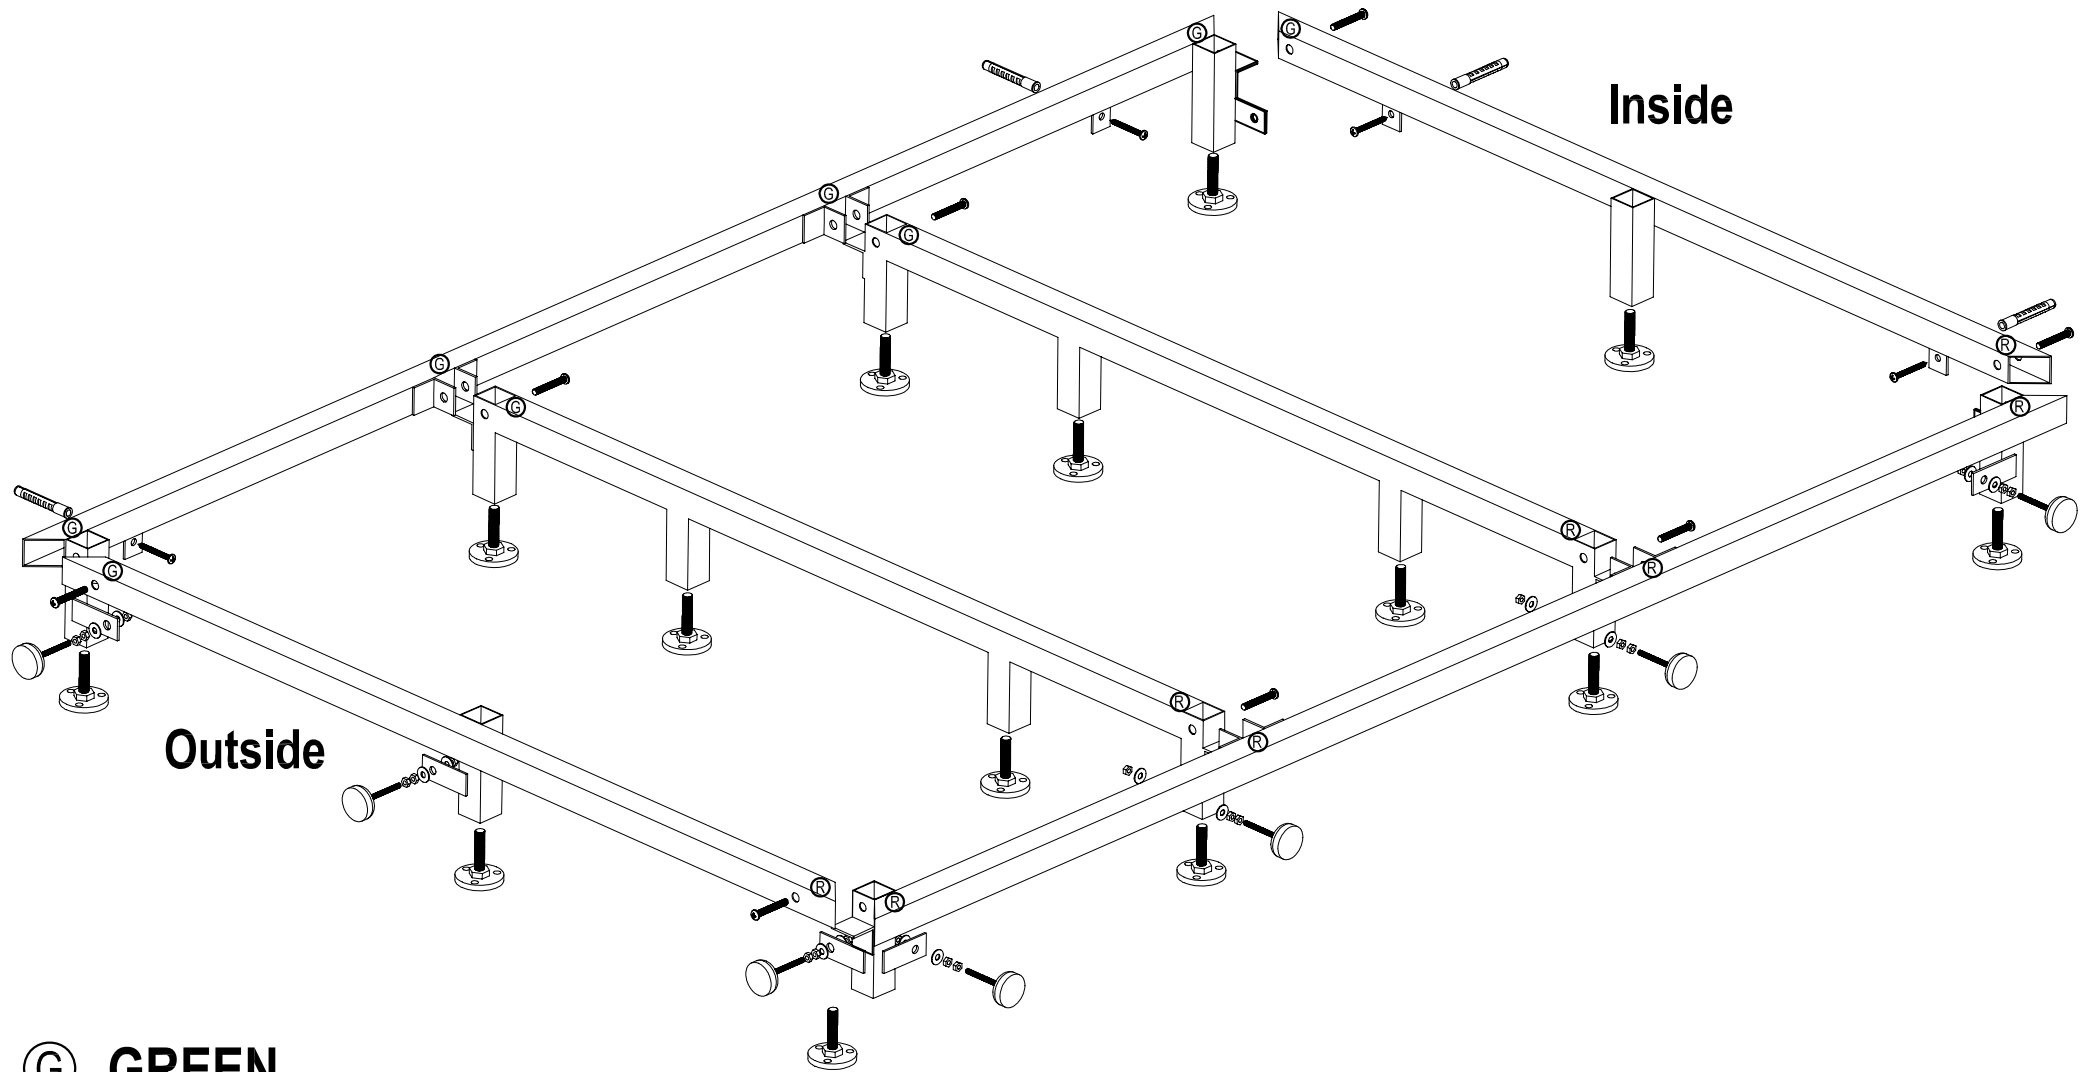

SHOWER TRAY FRAME - WALK-IN 1400

CODE	NAME	QTY
005	Feet	14
002	Magnet	7
003	Wall plug	4
004	Wall screw	4
001	Screw	8

For any further information please contact Bathstore on: **08000 23 23 23**

Or visit our website at www.bathstore.com

Frame Assembly

G GREEN
R RED

Frame may also be fixed to the floor, but fixings for this are not included.
If you need to reverse the installation then switch the two parts as required: outside, inside.