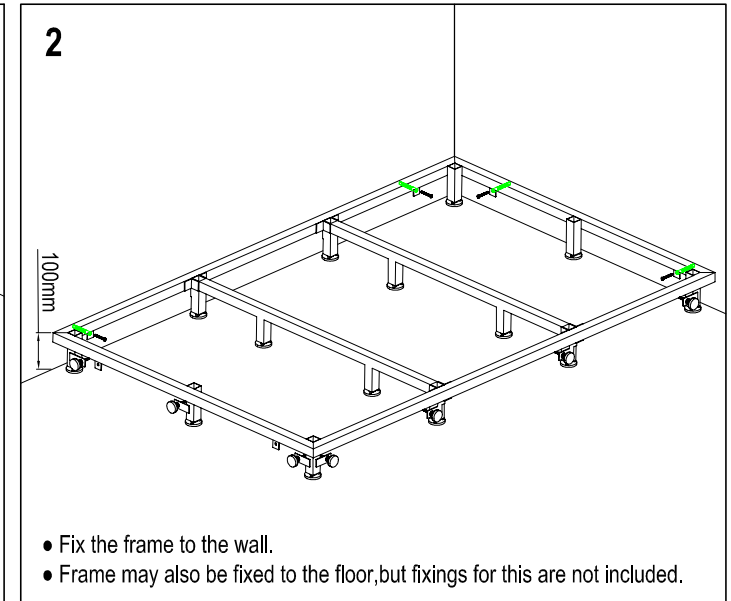

SHOWER TRAY FRAME - WALK-IN 1400

CODE	NAME	QTY
005	Feet	14
002	Magnet	7
003	Wall plug	4
004	Wall screw	4
001	Screw	8

For any further information please contact Bathstore on: **08000 23 23 23**

Or visit our website at www.bathstore.com

Frame Assembly

G GREEN
R RED

Frame may also be fixed to the floor, but fixings for this are not included.
If you need to reverse the installation then switch the two parts as required: outside, inside.