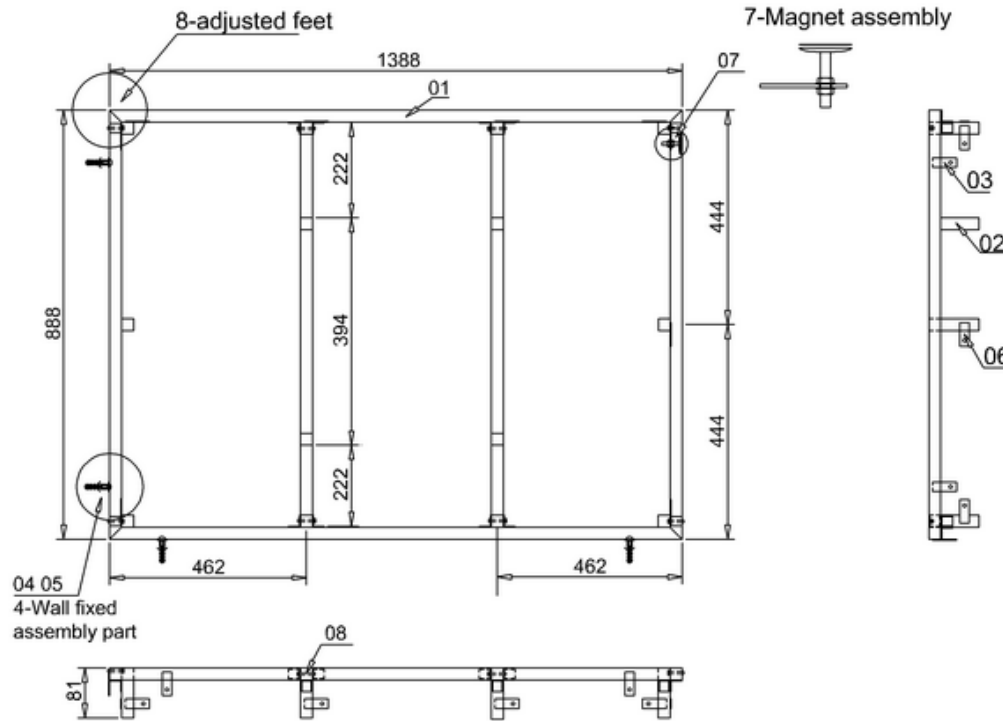

bathstore

44400006500 - FRAME ATLAS WALK IN SHOWER TRAY 1400 x 900 H95-115 STFW91400

08	Grub screw	M5*38	Q235	piece	8
07	Magnet	Ø32		piece	7
06	Magnet fixed part	2*20 L=50	Q235	piece	8
05	Wall plug	M8		piece	4
04	Wall screw	M5*38		piece	4
03	Wall fixed part	2*20 L=50	Q235	piece	4
02	Square feet tube	25*25*1 L=80	Q235	piece	14
01	Tube	25*25*1	Q235	piece	6
CODE	NAME	SIZE	MATERIAL	UNIT	QTY