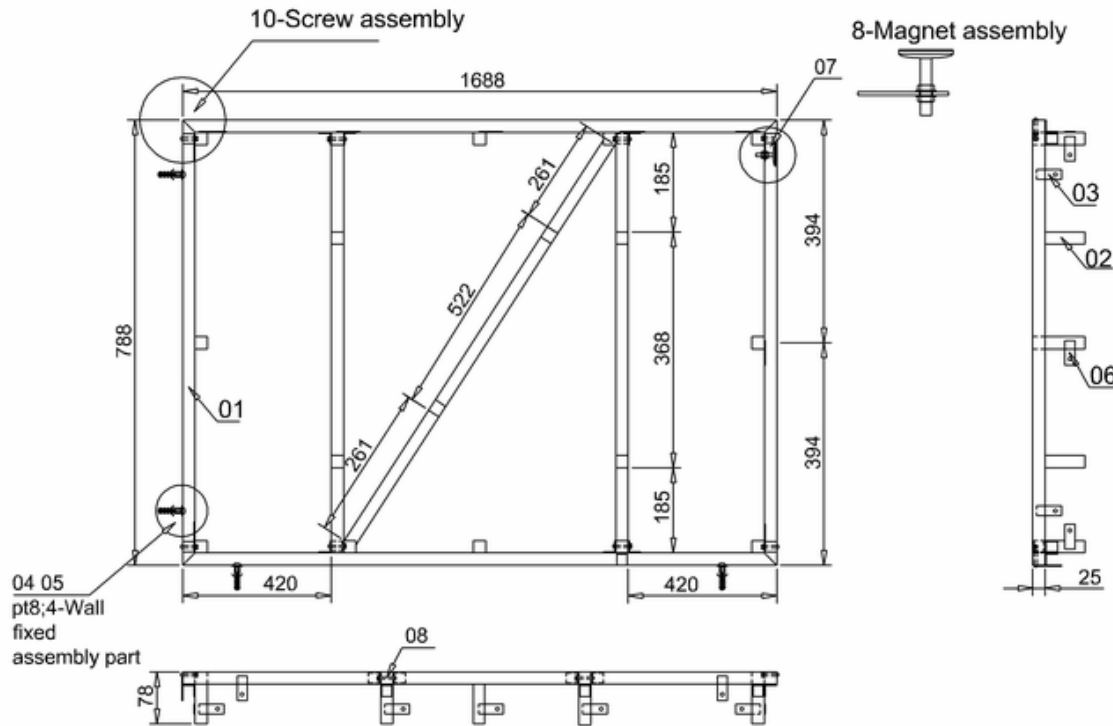

## 44400006490 - FRAME FOR ATLAS WALK IN SHOWER TRAY 1700 x 800 H95-115 STFW81700

08	Grub screw	M5*38	Q235	piece	8
07	Magnet	Ø32		piece	8
06	Magnet fixed part	2*20 L=50	Q235	piece	9
05	Wall plug	M8		piece	4
04	Wall screw	M5*38		piece	4
03	Wall fixed part	2*20 L=50	Q235	piece	4
02	Square feet tube	25*25*1 L=80	Q235	piece	18
01	Tube	25*25*1	Q235	piece	7
<b>CODE</b>	<b>NAME</b>	<b>SIZE</b>	<b>MATERIAL</b>	<b>UNIT</b>	<b>QTY</b>