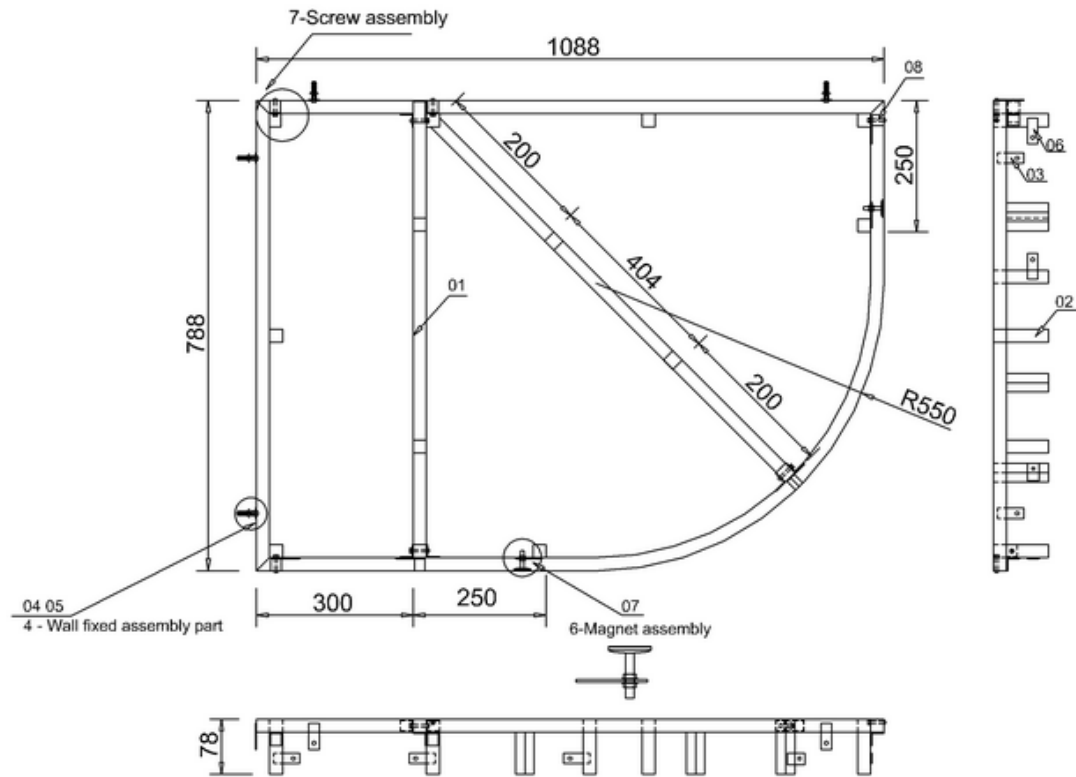

## 44400006600 - FRAME FOR 1100 x 800 RIGHT HAND QUADRANT SHOWER TRAY H95-115

08	Grub screw	M5*38	Q235	piece	7
07	Magnet	Ø32		piece	6
06	Magnet fixed part	2*20 L=50	Q235	piece	6
05	Wall plug	M8		piece	4
04	Wall screw	M5*38		piece	4
03	Wall fixed part	2*20 L=50	Q235	piece	4
02	Square feet tube	25*25*1 L=80	Q235	piece	14
01	Tube	25*25*1	Q235	piece	7
<b>CODE</b>	<b>NAME</b>	<b>SIZE</b>	<b>MATERIAL</b>	<b>UNIT</b>	<b>QTY</b>