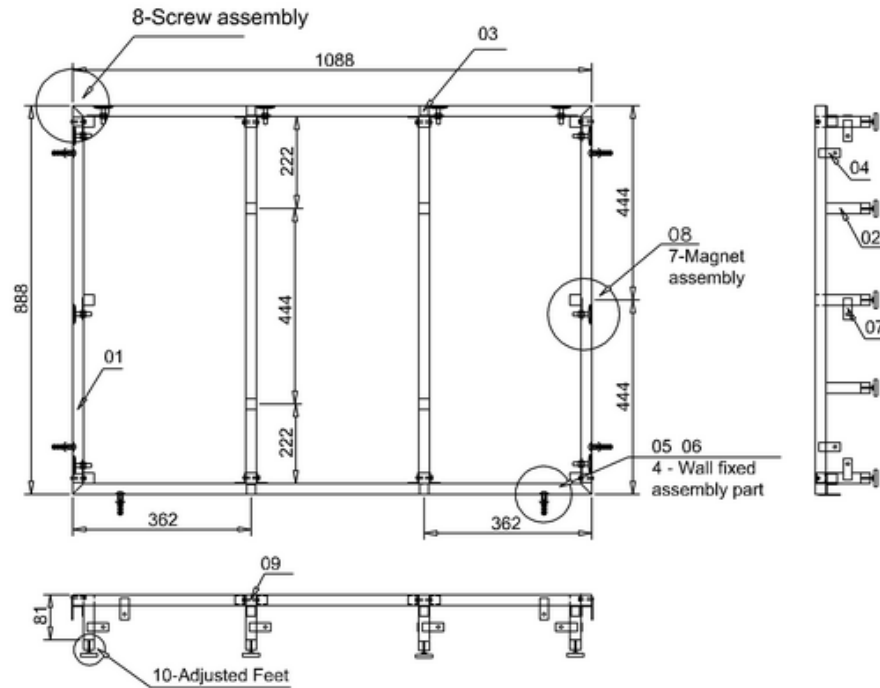

## 44400006470 - FRAME FOR 1100 x 900 SHOWER TRAY H95-115 STFR91100

10	Adjusted Feet	Ø45		piece	14
09	Screw	M5*35	Q235	piece	8
08	Magnet	Ø32		piece	7
07	Magnet fixed part	2*20 L=50	Q235	piece	10
06	Wall plug	M8		piece	4
05	Wall screw	M5*35		piece	4
04	Wall fixed part	2*20 L=50	Q235	piece	6
03	Supporting Iron part	25*25*2 L=20	Q235	piece	16
02	Square feet tube	25*25*1 L=78	Q235	piece	14
01	Tube	25*25*1	Q235	piece	6
<b>CODE</b>	<b>NAME</b>	<b>SIZE</b>	<b>MATERIAL</b>	<b>UNIT</b>	<b>QTY</b>