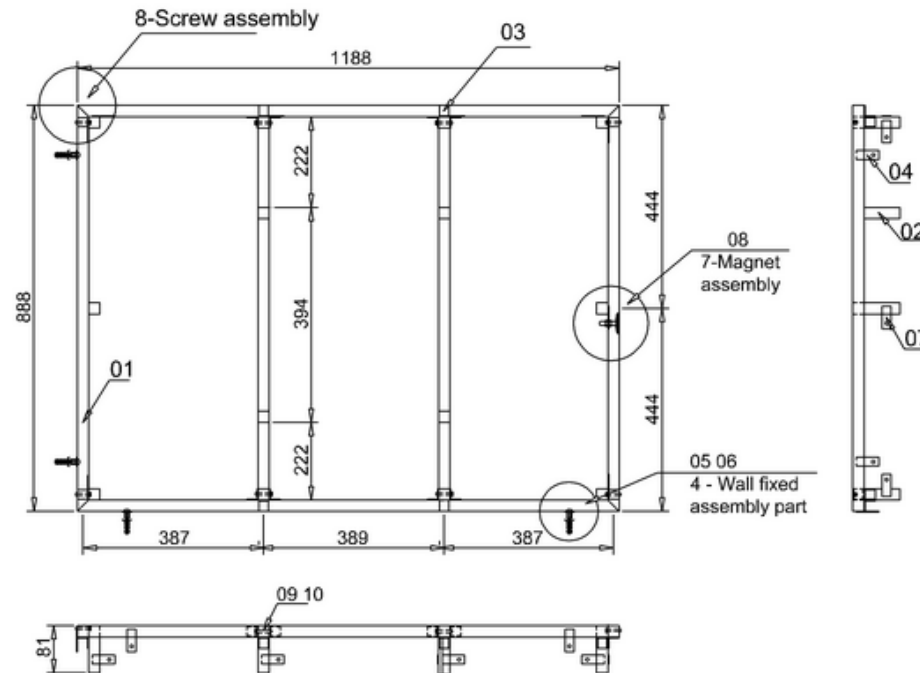

bathstore

44400006450 - FRAME FOR 1200 x 900 SHOWER TRAY H95-115 STFR91200

10	Screw	M5	Q235	piece	8
09	Grub screw	M5*35	Q235	piece	8
08	Magnet	Ø32		piece	7
07	Magnet fixed part	2*20 L=50	Q235	piece	7
06	Wall plug	M8		piece	4
05	Wall screw	M5*35		piece	4
04	Wall fixed part	2*20 L=50	Q235	piece	4
03	Supporting iron part	25*25*2 L=20	Q235	piece	16
02	Square feet tube	25*25*1 L=80	Q235	piece	14
01	Tube	25*25*1	Q235	piece	6
CODE	NAME	SIZE	MATERIAL	UNIT	QTY