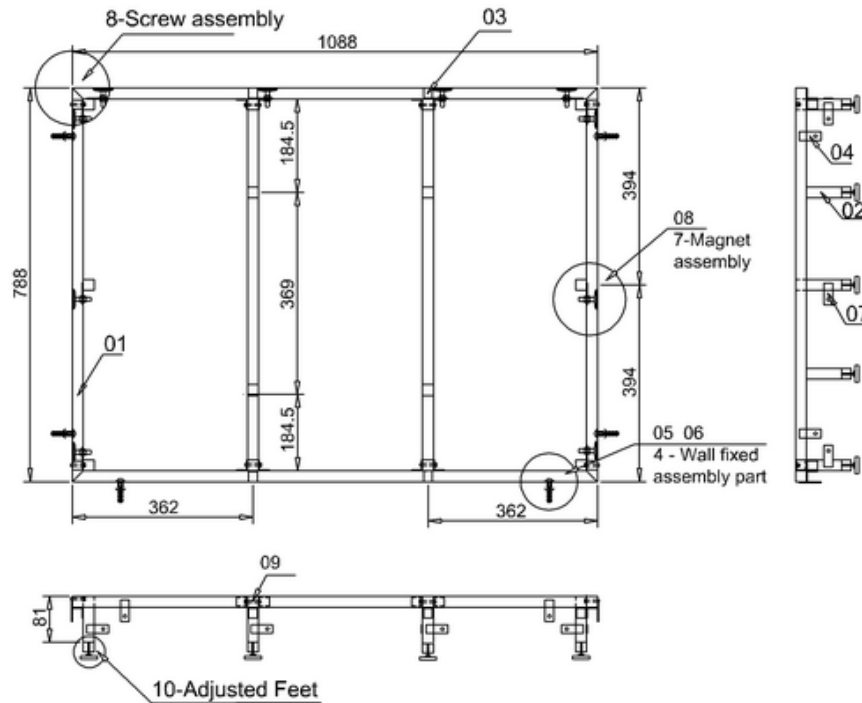

bathstore

44400006420 - FRAME FOR 1100 x 800 SHOWER TRAY H95-115 STFR81100

10	Adjusted Feet	Ø45		piece	14
09	Screw	M5*35	Q235	piece	8
08	Magnet	Ø32		piece	7
07	Magnet fixed part	2*20 L=50	Q235	piece	10
06	Magnet fixed part	2*20 L=50	Q235	piece	11
05	Wall plug	M8		piece	4
04	Wall screw	M5*35		piece	4
03	Wall fixed part	2*20 L=50	Q235	piece	6
02	Square feet tube	25*25*1 L=78	Q235	piece	14
01	Tube	25*25*1	Q235	piece	6
CODE	NAME	SIZE	MATERIAL	UNIT	QTY