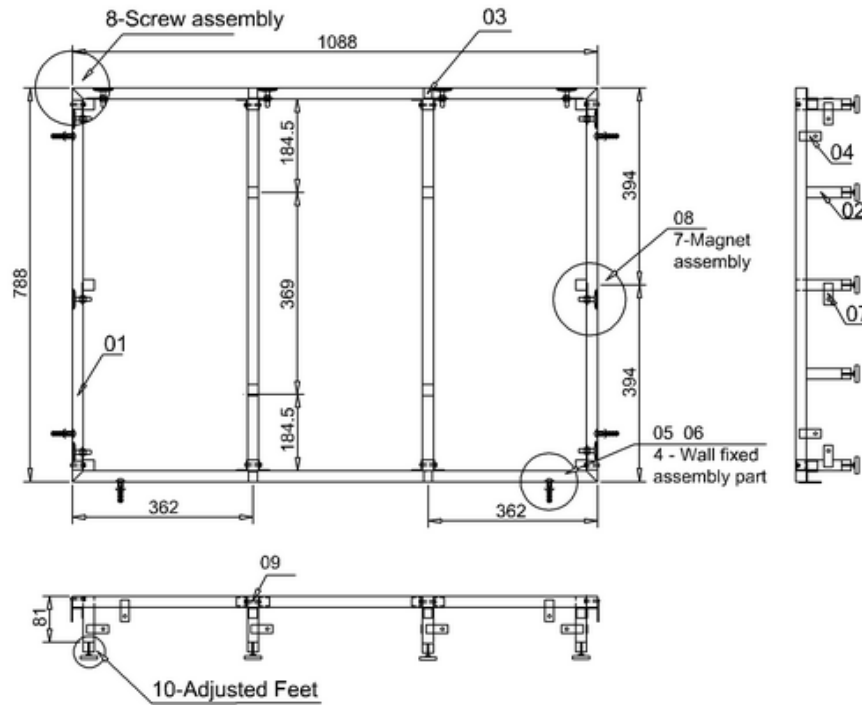

bathstore

44400006420 - FRAME FOR 1100 x 800 SHOWER TRAY H95-115 STFR81100

10	Adjusted Feet	Ø45		piece	14
09	Screw	M5*35	Q235	piece	8
08	Magnet	Ø32		piece	7
07	Magnet fixed part	2*20 L=50	Q235	piece	10
06	Magnet fixed part	2*20 L=50	Q235	piece	11
05	Wall plug	M8		piece	4
04	Wall screw	M5*35		piece	4
03	Wall fixed part	2*20 L=50	Q235	piece	6
02	Square feet tube	25*25*1 L=78	Q235	piece	14
01	Tube	25*25*1	Q235	piece	6
CODE	NAME	SIZE	MATERIAL	UNIT	QTY