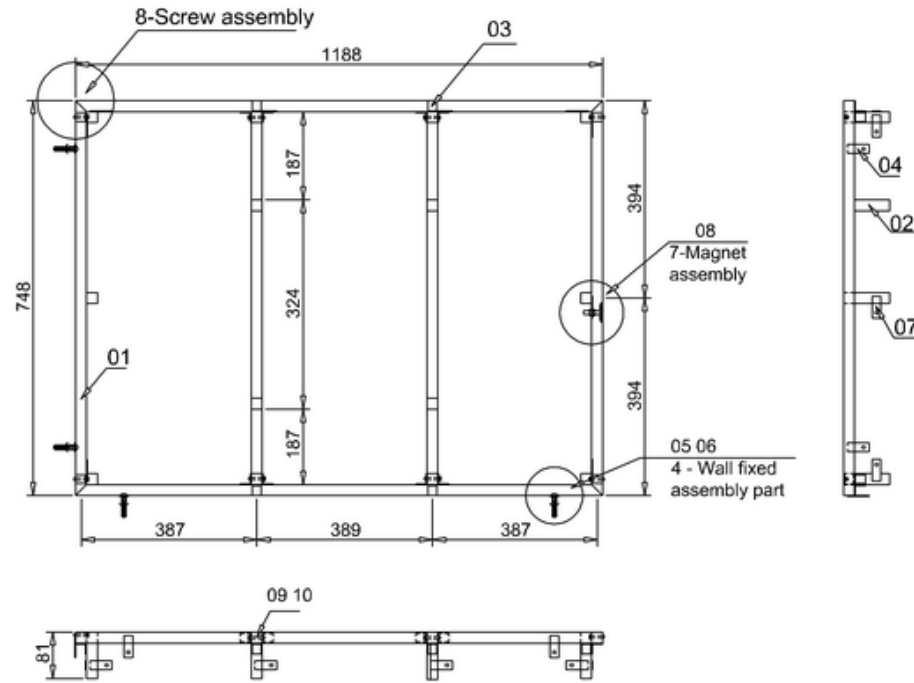

bathstore

44400006380 - FRAME FOR 1200 x 760 SHOWER TRAY H95-115 STFR71200

10	Screw	M5	Q235	piece	8
09	Grub screw	M5*35	Q235	piece	8
08	Magnet	Ø32		piece	7
07	Magnet fixed part	2*20 L=50	Q235	piece	7
06	Wall plug	M8		piece	4
05	Wall screw	M5*35		piece	4
04	Wall fixed part	2*20 L=50	Q235	piece	4
03	Supporting iron part	25*25*2 L=20	Q235	piece	16
02	Square feet tube	25*25*1 L=80	Q235	piece	14
01	Tube	25*25*1	Q235	piece	6
CODE	NAME	SIZE	MATERIAL	UNIT	QTY