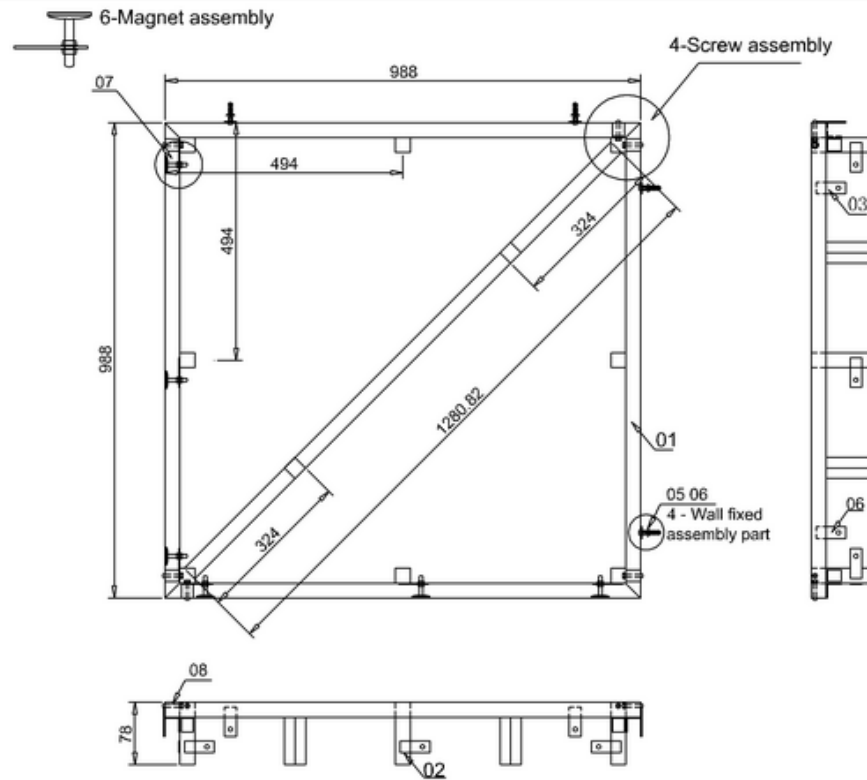

bathstore

44400006480 - FRAME FOR 1000 x 1000 SHOWER TRAY H95-115 STF0S1000

08	Grub screw	M5*38	Q235	piece	6
07	Magnet	Ø32		piece	6
06	Magnet fixed part	2*20 L=50	Q235	piece	6
05	Wall plug	M8		piece	4
04	Wall screw	M5*38		piece	4
03	Wall fixed part	2*20 L=50	Q235	piece	4
02	Square feet tube	25*25*1 L=78	Q235	piece	10
01	Tube	25*25*1	Q235	piece	5
CODE	NAME	SIZE	MATERIAL	UNIT	QTY