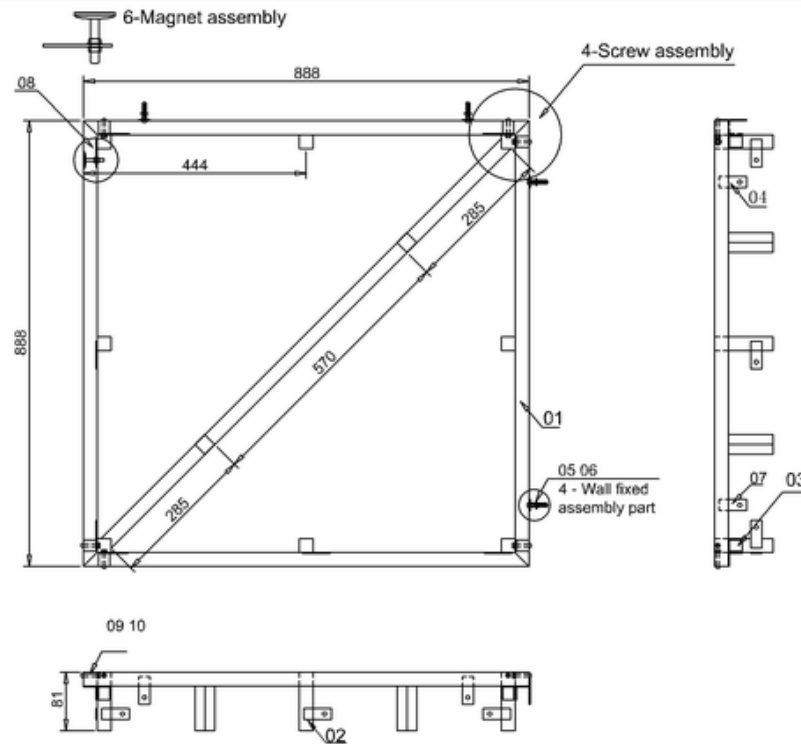

bathstore

44400006440 - FRAME FOR 900 x 900 SHOWER TRAY H95-115 STF00S900

10	Screw	M5	Q235	piece	6
09	Grub screw	M5*35	Q235	piece	6
08	Magnet	Ø32		piece	6
07	Magnet fixed part	2*20 L=50	Q235	piece	6
06	Wall plug	M8		piece	4
05	Wall screw	M5*35		piece	4
04	Wall fixed part	2*20 L=50	Q235	piece	4
03	Supporting iron part	25*25*2 L=20	Q235	piece	6
02	Square feet tube	25*25*1 L=80	Q235	piece	10
01	Tube	25*25*1	Q235	piece	5
CODE	NAME	SIZE	MATERIAL	UNIT	QTY