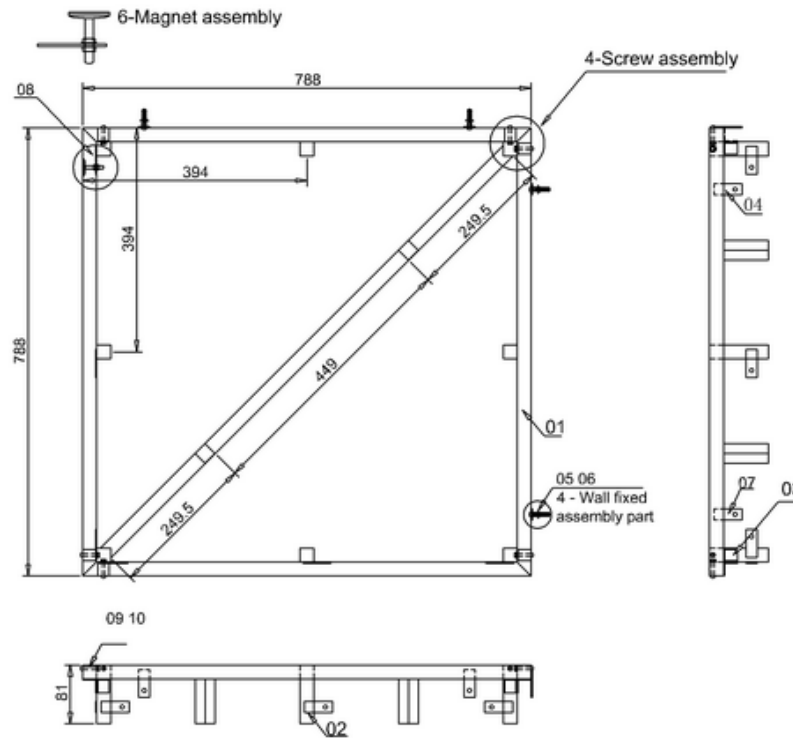

## 44400006390 - FRAME FOR 800 x 800 SHOWER TRAY H95-115 STF00S800

|             |                      |              |                 |             |            |
|-------------|----------------------|--------------|-----------------|-------------|------------|
| 10          | Screw                | M5           | Q235            | piece       | 6          |
| 09          | Grub screw           | M5*35        | Q235            | piece       | 6          |
| 08          | Magnet               | Ø32          |                 | piece       | 6          |
| 07          | Magnet fixed part    | 2*20 L=50    | Q235            | piece       | 6          |
| 06          | Wall plug            | M8           |                 | piece       | 4          |
| 05          | Wall screw           | M5*35        |                 | piece       | 4          |
| 04          | Wall fixed part      | 2*20 L=50    | Q235            | piece       | 4          |
| 03          | Supporting iron part | 25*25*2 L=20 | Q235            | piece       | 6          |
| 02          | Square feet tube     | 25*25*1 L=80 | Q235            | piece       | 10         |
| 01          | Tube                 | 25*25*1      | Q235            | piece       | 5          |
| <b>CODE</b> | <b>NAME</b>          | <b>SIZE</b>  | <b>MATERIAL</b> | <b>UNIT</b> | <b>QTY</b> |