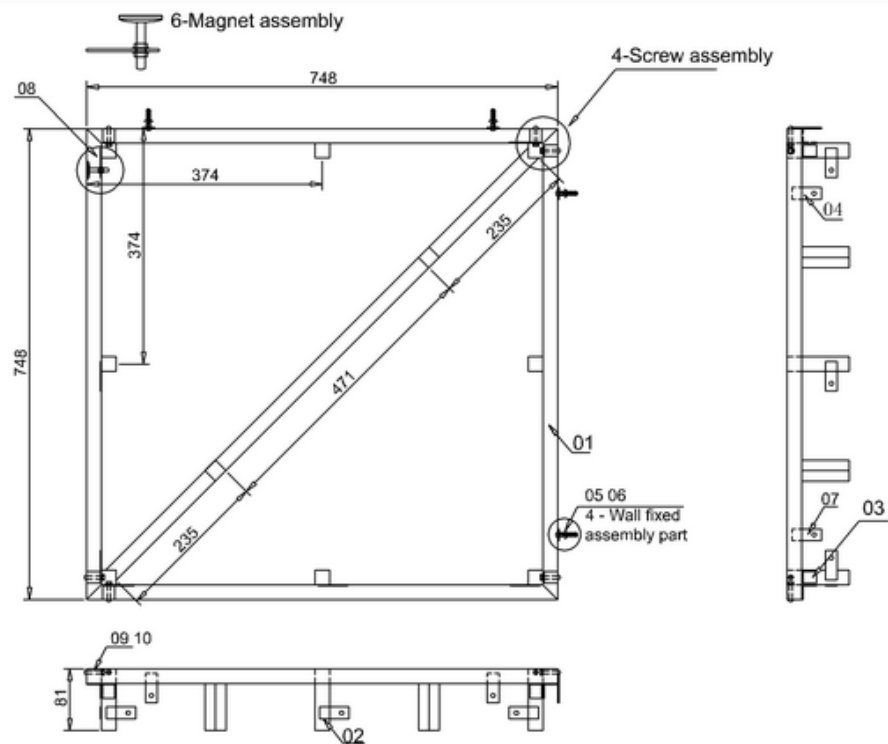

## 44400006360 - FRAME FOR 760 x 760 SHOWER TRAY H95-115 STFOOS760

10	Screw	M5	Q235	piece	6
09	Grub screw	M5*35	Q235	piece	6
08	Magnet	Ø32		piece	6
07	Magnet fixed part	2*20 L=50	Q235	piece	6
06	Wall plug	M8		piece	4
05	Wall screw	M5*35		piece	4
04	Wall fixed part	2*20 L=50	Q235	piece	4
03	Supporting iron part	25*25*2 L=20	Q235	piece	6
02	Square feet tube	25*25*1 L=80	Q235	piece	10
01	Tube	25*25*1	Q235	piece	5
<b>CODE</b>	<b>NAME</b>	<b>SIZE</b>	<b>MATERIAL</b>	<b>UNIT</b>	<b>QTY</b>