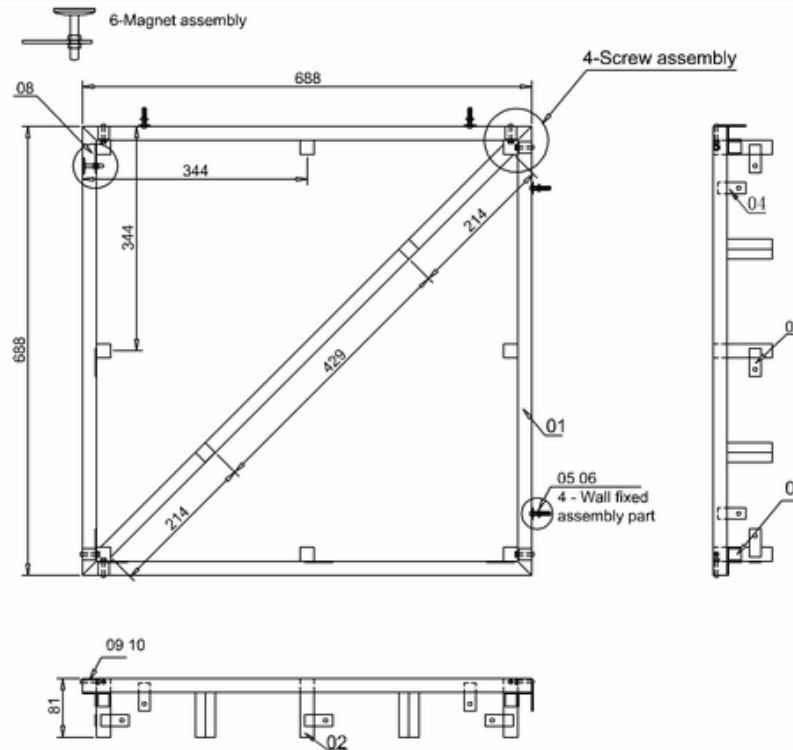

## 44400006350 - FRAME FOR 700 x 700 SHOWER TRAY H95-115 STFOOS700

10	Screw	M5	Q235	piece	6
09	Grub screw	M5*35	Q235	piece	6
08	Magnet	Ø32		piece	6
07	Magnet fixed part	2*20 L=50	Q235	piece	6
06	Wall plug	M8		piece	4
05	Wall screw	M5*35		piece	4
04	Wall fixed part	2*20 L=50	Q235	piece	4
03	Supporting iron part	25*25*2 L=20	Q235	piece	6
02	Square feet tube	25*25*1 L=80	Q235	piece	10
01	Tube	25*25*1	Q235	piece	5
<b>CODE</b>	<b>NAME</b>	<b>SIZE</b>	<b>MATERIAL</b>	<b>UNIT</b>	<b>QTY</b>