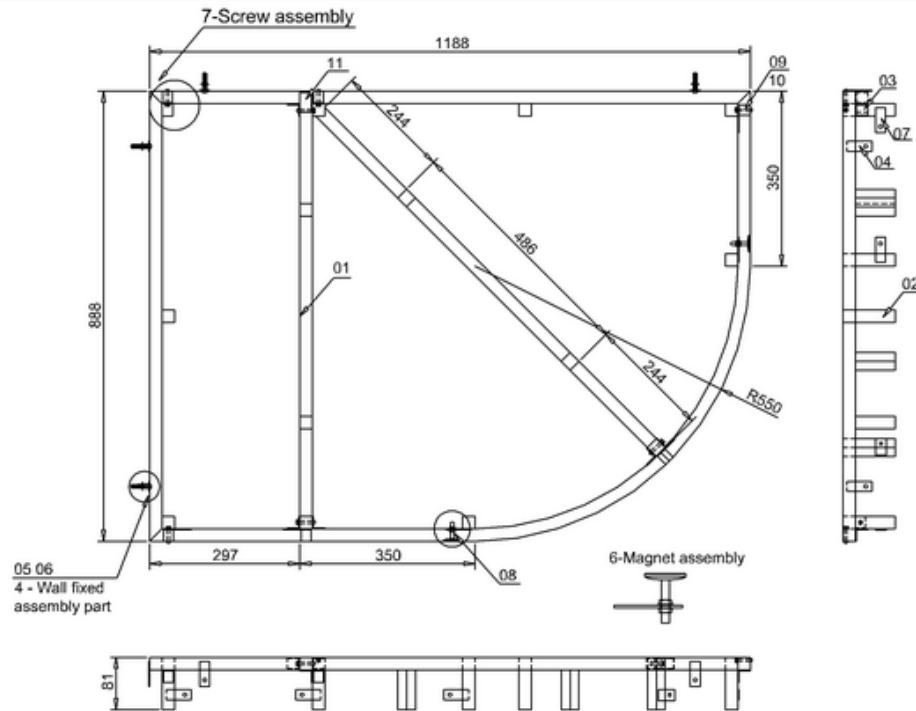

## 44400006340 - FRAME FOR 1200 RIGHT HAND QUADRANT SHOWER TRAY H95-115 STFQ9X12R

11	supporting iron part	25*25*2 L=40	Q235	piece	1
10	Screw	M5	Q235	piece	7
09	Grub screw	M5*35	Q235	piece	7
08	Magnet	Ø32		piece	6
07	Magnet fixed part	2*20 L=50	Q235	piece	6
06	Wall plug	M8		piece	4
05	Wall screw	M5*35		piece	4
04	Wall fixed part	2*20 L=50	Q235	piece	4
03	Supporting iron part	25*25*2 L=20	Q235	piece	7
02	Square feet tube	25*25*1 L=80	Q235	piece	14
01	Tube	25*25*1	Q235	piece	7
<b>CODE</b>	<b>NAME</b>	<b>SIZE</b>	<b>MATERIAL</b>	<b>UNIT</b>	<b>QTY</b>