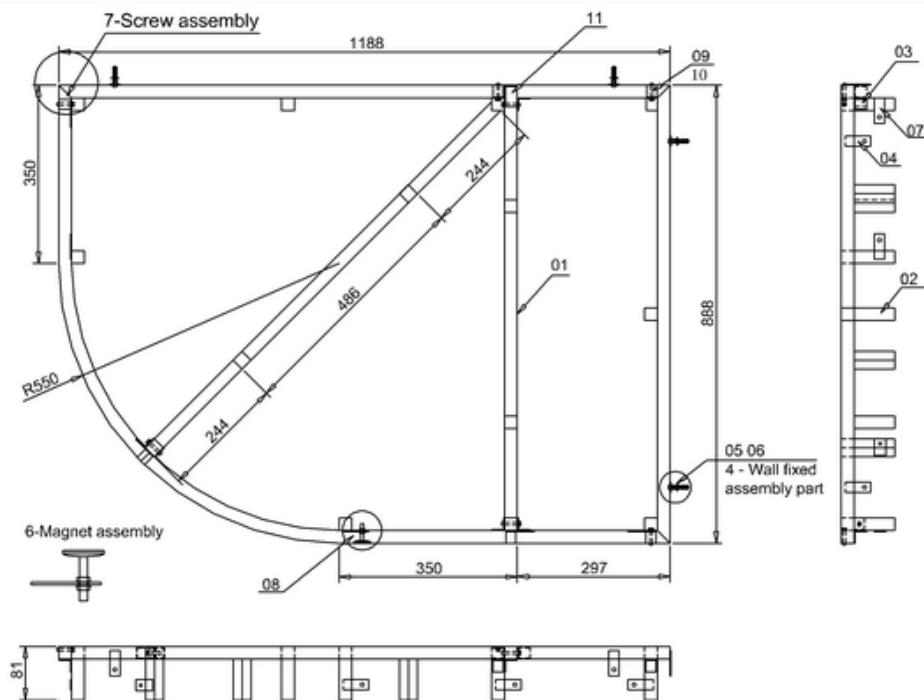

bathstore

44400006330 - FRAME FOR 1200 LEFT HAND QUADRANT SHOWER TRAY H95-115 STFQ9X12L

11	supporting iron part	25*25*2 L=40	Q235	piece	1
10	Screw	M5	Q235	piece	7
09	Grub screw	M5*35	Q235	piece	7
08	Magnet	Ø32		piece	6
07	Magnet fixed part	2*20 L=50	Q235	piece	6
06	Wall plug	M8		piece	4
05	Wall screw	M5*35		piece	4
04	Wall fixed part	2*20 L=50	Q235	piece	4
03	Supporting iron part	25*25*2 L=20	Q235	piece	7
02	Square feet tube	25*25*1 L=80	Q235	piece	14
01	Tube	25*25*1	Q235	piece	7
CODE	NAME	SIZE	MATERIAL	UNIT	QTY