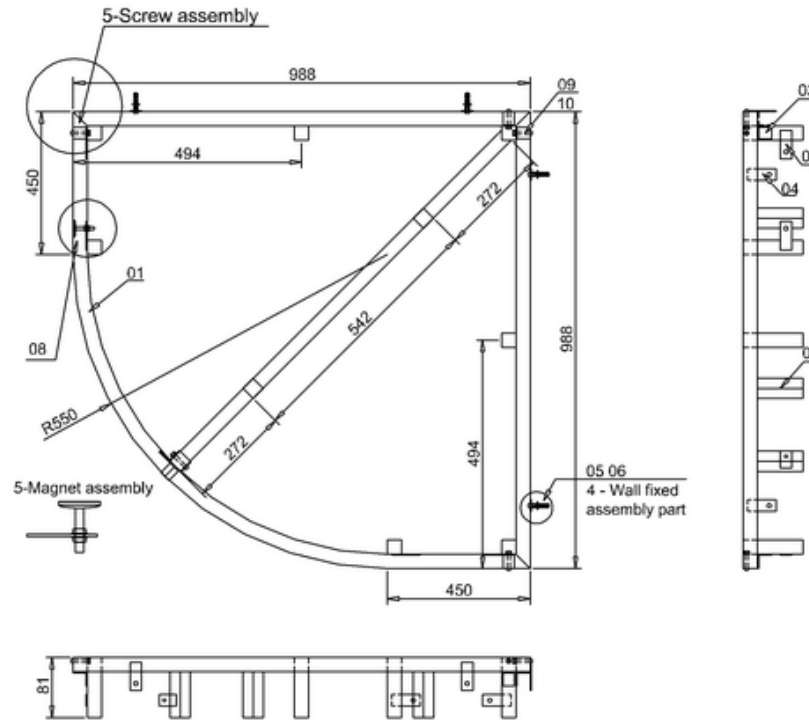

## 44400006320 - FRAME FOR 1000 QUADRANT SHOWER TRAY STF0Q1000

10	Screw	M5	Q235	piece	5
09	Grub screw	M5*35	Q235	piece	5
08	Magnet	Ø32		piece	5
07	Magnet fixed part	2*20 L=50	Q235	piece	5
06	Wall plug	M8		piece	4
05	Wall screw	M5*35		piece	4
04	Wall fixed part	2*20 L=50	Q235	piece	4
03	Supporting iron part	25*25*2 L=20	Q235	piece	7
02	Square feet tube	25*25*1 L=80	Q235	piece	10
01	Tube	25*25*1	Q235	piece	5
<b>CODE</b>	<b>NAME</b>	<b>SIZE</b>	<b>MATERIAL</b>	<b>UNIT</b>	<b>QTY</b>