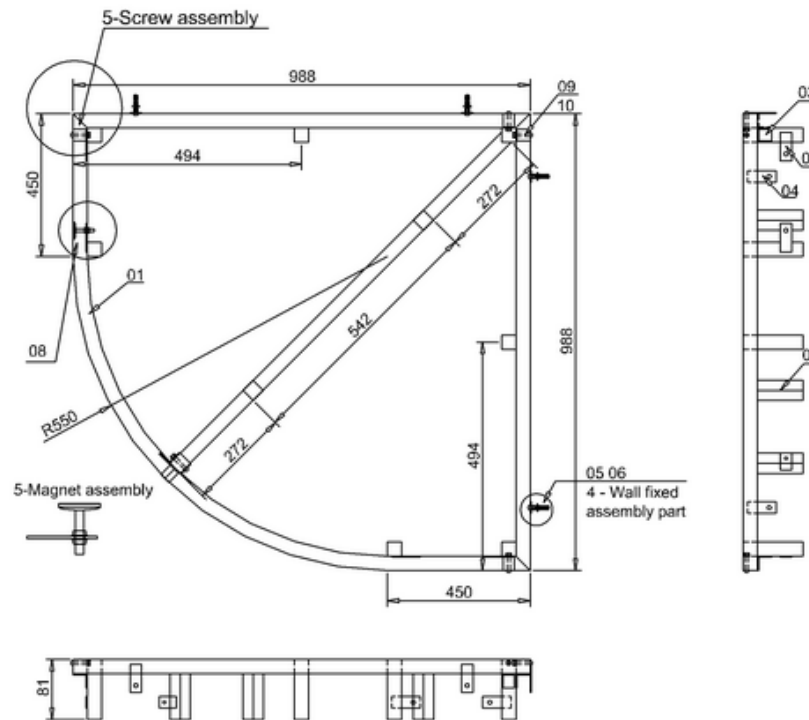

bathstore

44400006320 - FRAME FOR 1000 QUADRANT SHOWER TRAY STF0Q1000

10	Screw	M5	Q235	piece	5
09	Grub screw	M5*35	Q235	piece	5
08	Magnet	Ø32		piece	5
07	Magnet fixed part	2*20 L=50	Q235	piece	5
06	Wall plug	M8		piece	4
05	Wall screw	M5*35		piece	4
04	Wall fixed part	2*20 L=50	Q235	piece	4
03	Supporting iron part	25*25*2 L=20	Q235	piece	7
02	Square feet tube	25*25*1 L=80	Q235	piece	10
01	Tube	25*25*1	Q235	piece	5
CODE	NAME	SIZE	MATERIAL	UNIT	QTY