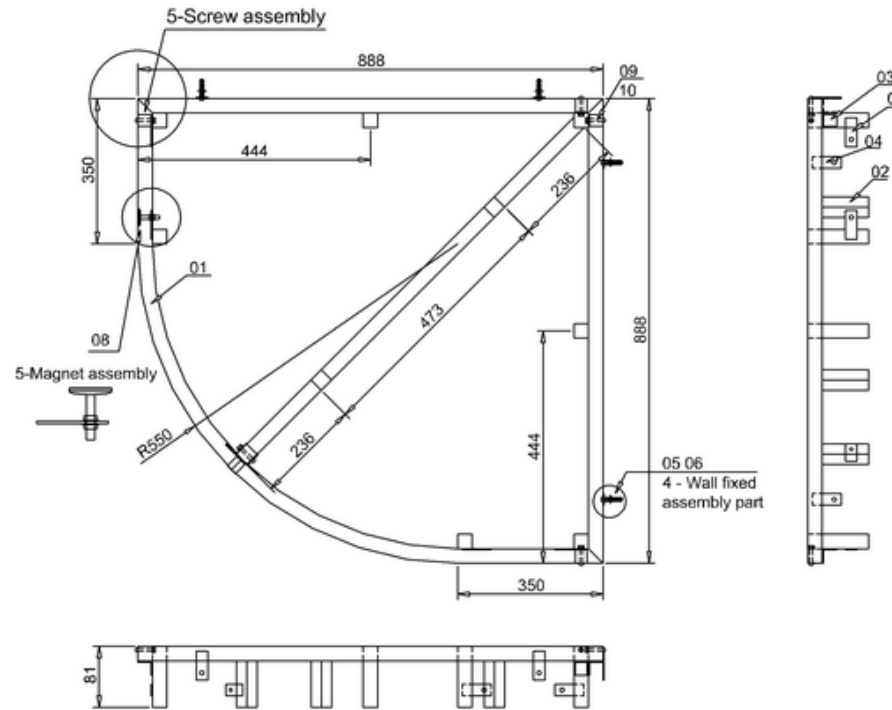

bathstore

44400006310 - FRAME FOR 900 QUADRANT SHOWER TRAY H95-115 STF00Q900

10	Screw	M5	Q235	piece	5
09	Grub screw	M5*35	Q235	piece	5
08	Magnet	Ø32		piece	5
07	Magnet fixed part	2*20 L=50	Q235	piece	5
06	Wall plug	M8		piece	4
05	Wall screw	M5*35		piece	4
04	Wall fixed part	2*20 L=50	Q235	piece	4
03	Supporting iron part	25*25*2 L=20	Q235	piece	7
02	Square feet tube	25*25*1 L=80	Q235	piece	10
01	Tube	25*25*1	Q235	piece	5
CODE	NAME	SIZE	MATERIAL	UNIT	QTY