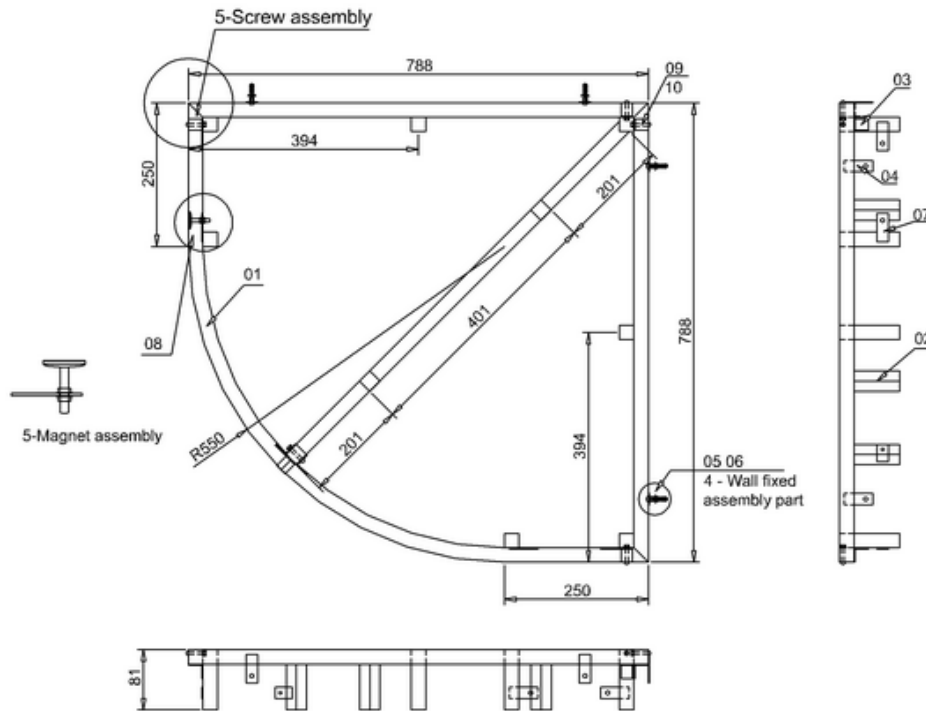

## 44400006300 - FRAME FOR 800 QUADRANT SHOWER TRAY H95-115 STF00Q800

10	Screw	M5	Q235	piece	5
09	Grub screw	M5*35	Q235	piece	5
08	Magnet	Ø32		piece	5
07	Magnet fixed part	2*20 L=50	Q235	piece	5
06	Wall plug	M8		piece	4
05	Wall screw	M5*35		piece	4
04	Wall fixed part	2*20 L=50	Q235	piece	4
03	Supporting iron part	25*25*2 L=20	Q235	piece	7
02	Square feet tube	25*25*1 L=80	Q235	piece	10
01	Tube	25*25*1	Q235	piece	5
<b>CODE</b>	<b>NAME</b>	<b>SIZE</b>	<b>MATERIAL</b>	<b>UNIT</b>	<b>QTY</b>