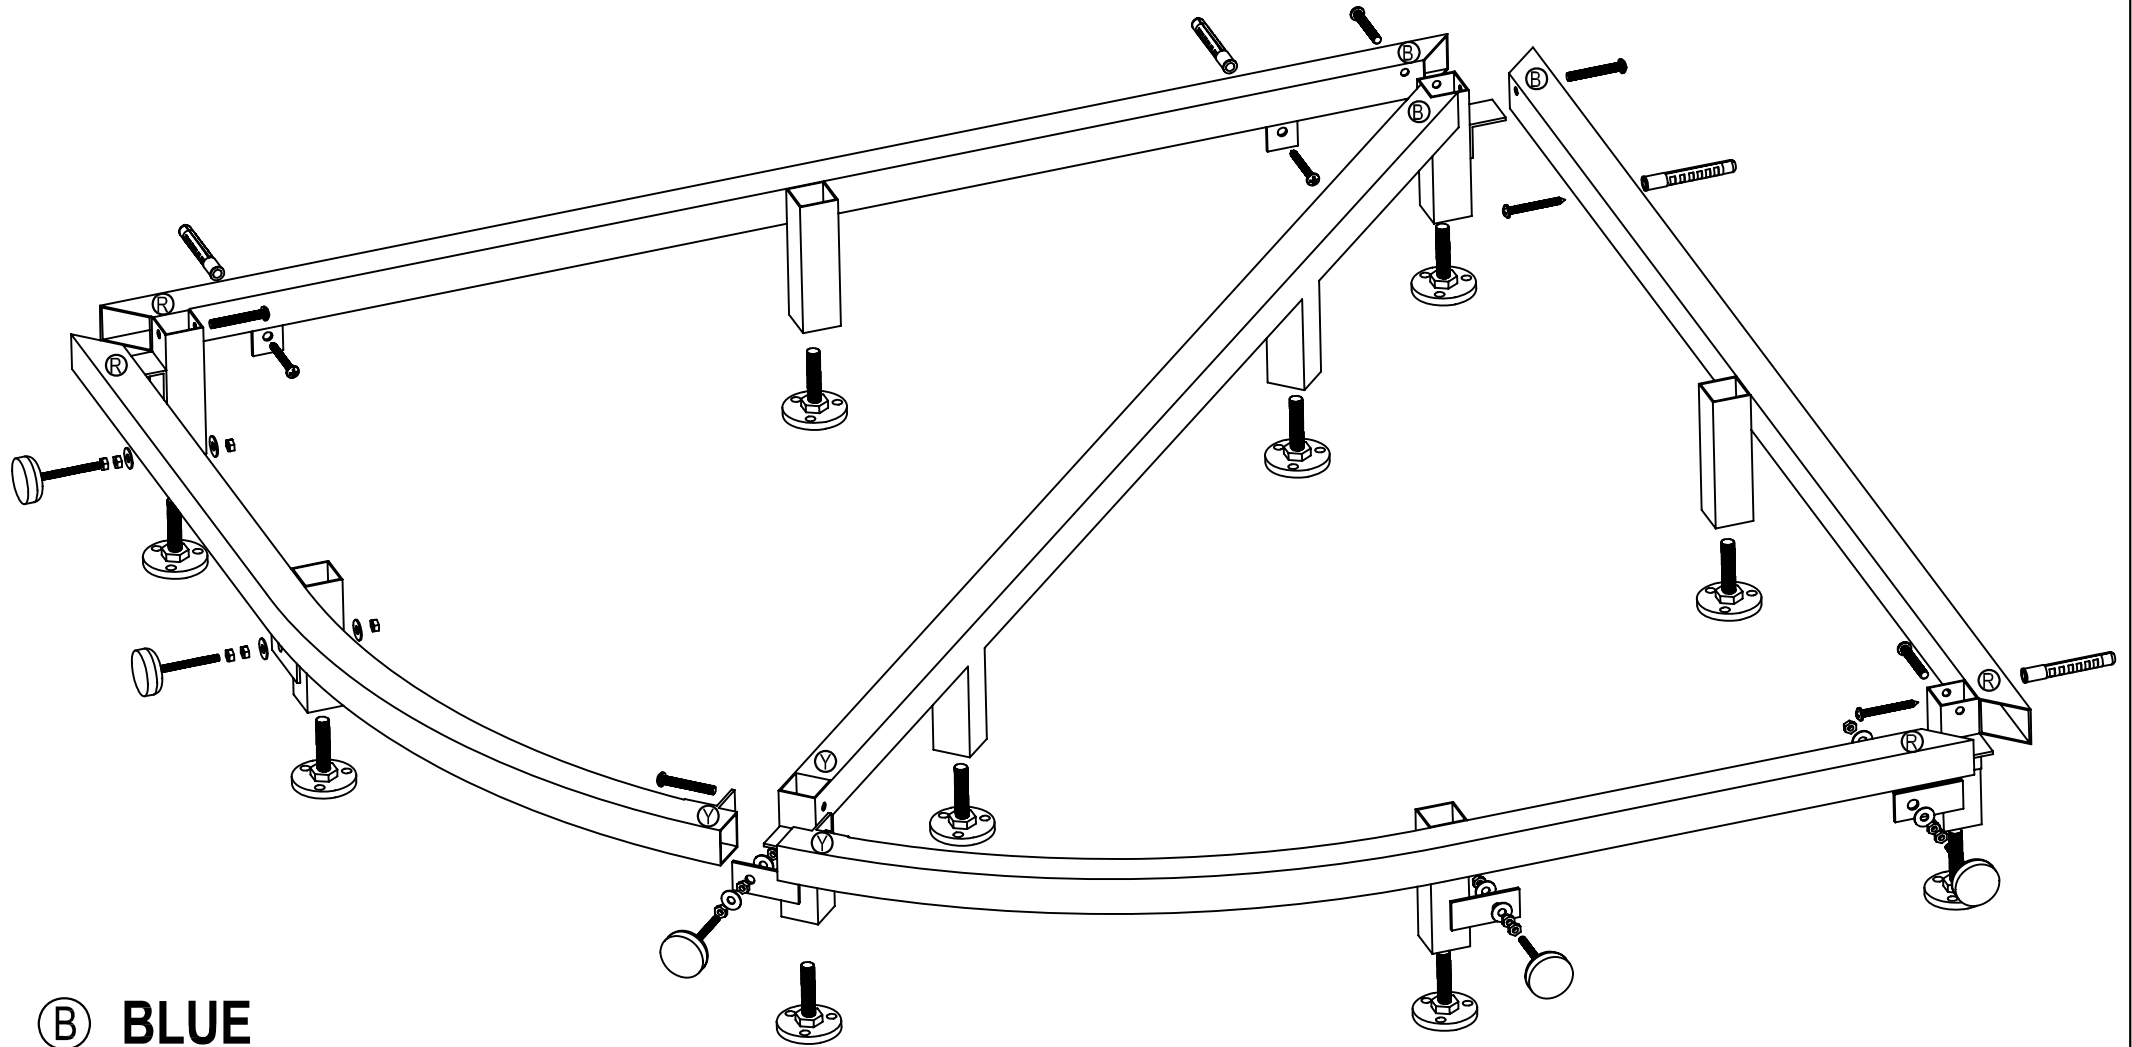

CODE	NAME	QTY
005	Feet	10
002	Magnet	5
003	Wall plug	4
004	Wall screw	4
001	Screw	5

For any further information please contact
Bathstore on: **08000 23 23 23**

Or visit our website at
www.bathstore.com

The manufacturer reserves the right to make technical
modifications without prior notice.

The wall screws and plugs provided are suitable for
masonry walls. Please ensure that the fixings you use
are suitable for the wall construction.

Frame Assembly

(B) BLUE

(R) RED

(Y) YELLOW

⚠ Frame may also be fixed to the floor, but fixings for this are not included.