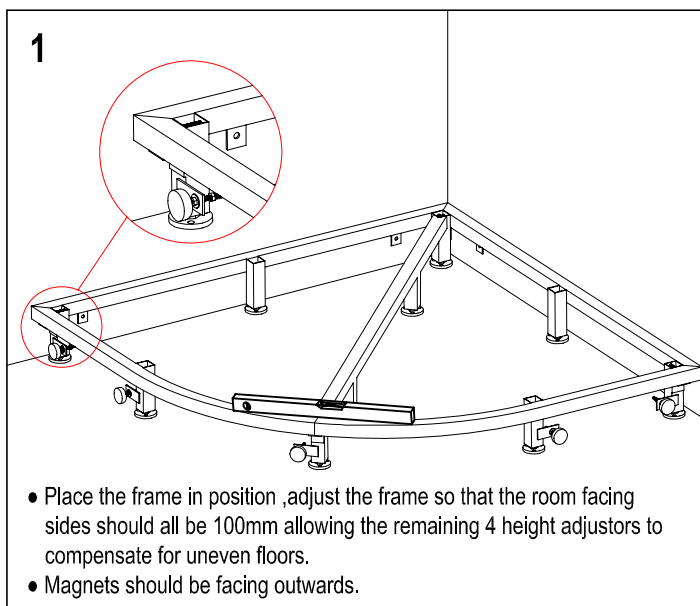

CODE	NAME	QTY
005	Feet	10
002	Magnet	5
003	Wall plug	4
004	Wall screw	4
001	Screw	5

For any further information please contact
Bathstore on: **08000 23 23 23**

Or visit our website at
www.bathstore.com

The manufacturer reserves the right to make technical
modifications without prior notice.