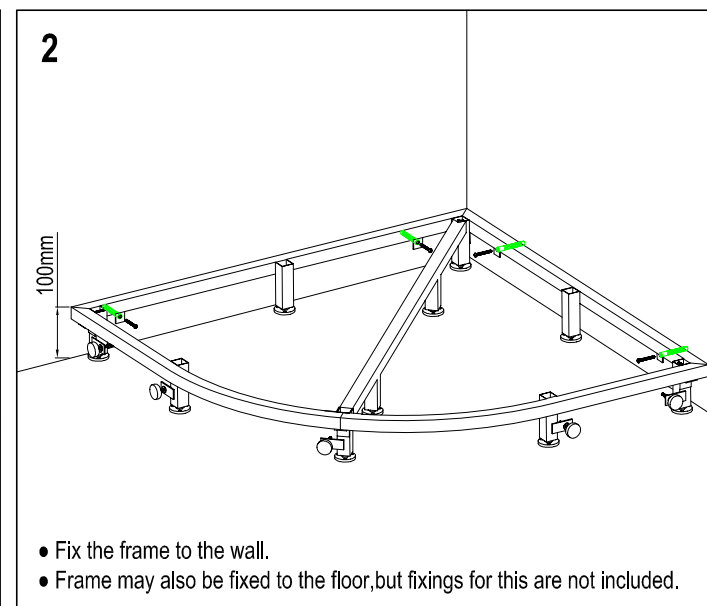

CODE	NAME	QTY
005	Feet	10
002	Magnet	5
003	Wall plug	4
004	Wall screw	4
001	Screw	5

For any further information please contact
Bathstore on: **08000 23 23 23**

Or visit our website at
www.bathstore.com

The manufacturer reserves the right to make technical
modifications without prior notice.

The wall screws and plugs provided are suitable for
masonry walls. Please ensure that the fixings you use
are suitable for the wall construction.

Frame Assembly

(B) BLUE

(R) RED

(Y) YELLOW

⚠ Frame may also be fixed to the floor, but fixings for this are not included.