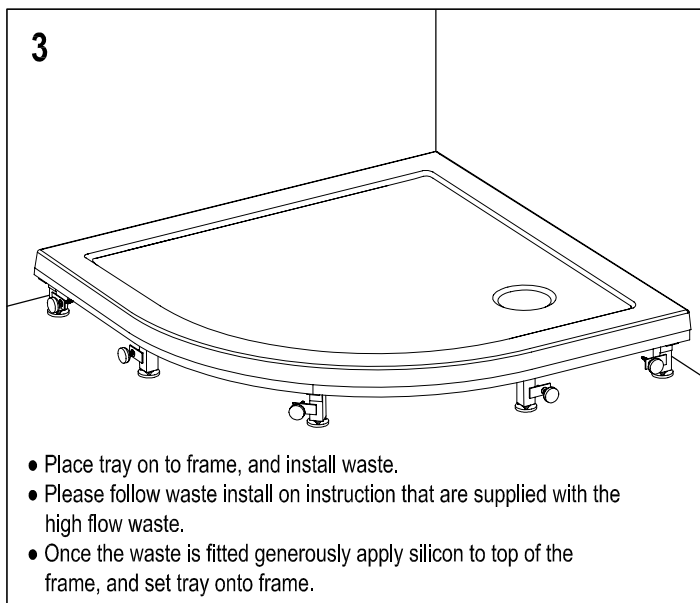

CODE	NAME	QTY
005	Feet	10
002	Magnet	5
003	Wall plug	4
004	Wall screw	4
001	Screw	5

For any further information please contact
Bathstore on: **08000 23 23 23**

Or visit our website at
www.bathstore.com

The manufacturer reserves the right to make technical
modifications without prior notice.

The wall screws and plugs provided are suitable for
masonry walls. Please ensure that the fixings you use
are suitable for the wall construction.

Frame Assembly

(B) BLUE

(R) RED

(Y) YELLOW

⚠ Frame may also be fixed to the floor, but fixings for this are not included.