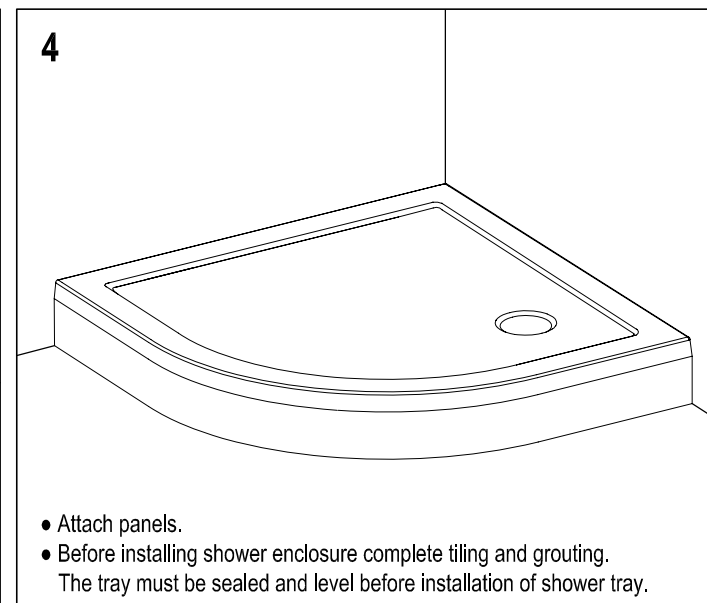

CODE	NAME	QTY
005	Feet	10
002	Magnet	5
003	Wall plug	4
004	Wall screw	4
001	Screw	5

For any further information please contact
Bathstore on: **08000 23 23 23**

Or visit our website at
www.bathstore.com

The manufacturer reserves the right to make technical
modifications without prior notice.

The wall screws and plugs provided are suitable for
masonry walls. Please ensure that the fixings you use
are suitable for the wall construction.

Frame Assembly

(B) BLUE

(R) RED

(Y) YELLOW

⚠ Frame may also be fixed to the floor, but fixings for this are not included.