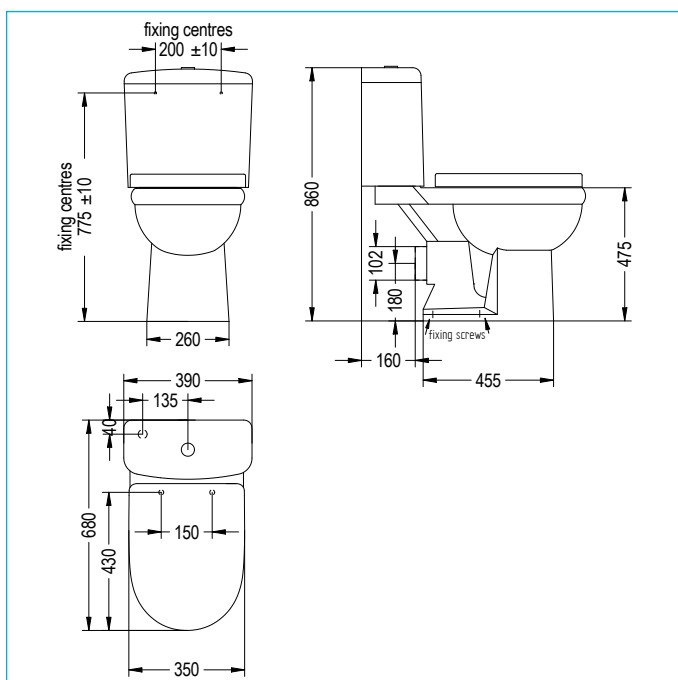

## ILLUSTRATED

**41700020011** DENVER COMFORT CLOSE COUPLED TOILET  
 41800010450 PAN  
 41800050270 CISTERN  
 41100060930 CISTERN FITTINGS  
 41800090220 ECONOMY PP SEAT

## CONFIGURATION OPTIONS

## NET WEIGHTS

Cistern 12.5kg  
 Pan 27.2kg  
 Fittings 0.75kg  
 Seat 2.18kg