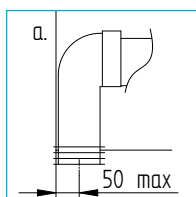

NET WEIGHTS

Cistern 12.5kg
Pan 27.2kg
Fittings 0.75kg
Seat 2.18kg

COLOURS AND FINISHES

White

SPECIAL NOTES

No floor fittings supplied with pan
a. Convert horizontal outlet with 90 degree bend connector

FEATURES

Timeless style, open back
Horizontal outlet, 6 & 3 litre flush

For further details:

Go online at bathstore.com

bathstore.com Ltd. Makes every effort to ensure that the information provided on its website is accurate. However, we cannot guarantee this, and accept no liability for any information given via its website.