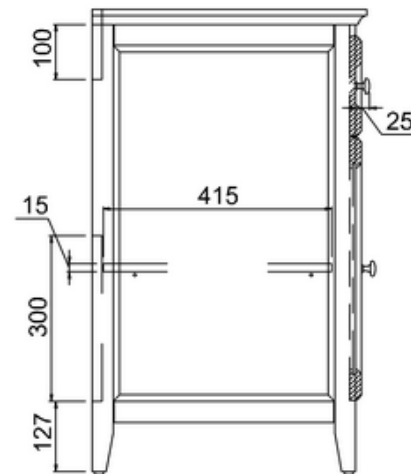

bathstore

20050072590 - SAVOY OLD ENGLISH WHITE 790 BASIN UNIT DBLE DR - NO TOP W787 H855 D508

Note:

The length, width, height dimension tolerance is

: ± 5

The shelf dimension tolerance is: ± 2

bathstore

Savoy Double Worktop W787 D508 H18

bathstore

20005000210 - Savoy Fully inset Vanity Basin 1TH