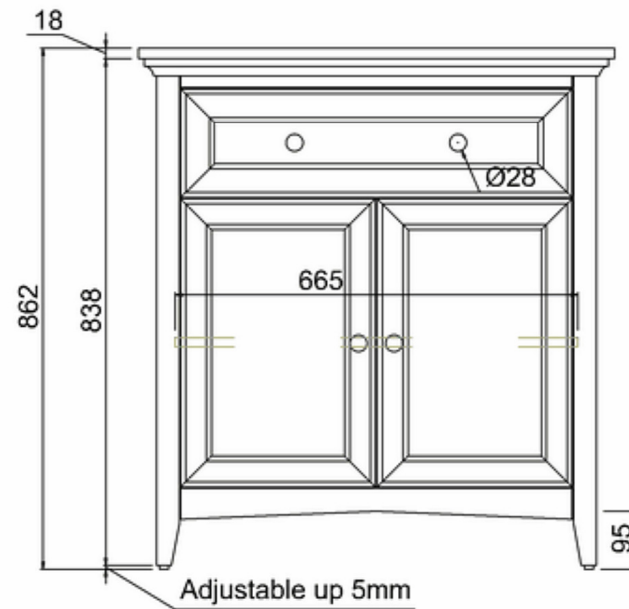

bathstore

20050072590 - SAVOY OLD ENGLISH WHITE 790 BASIN UNIT DBLE DR - NO TOP W787 H855 D508

Note:

The length, width, height dimension tolerance is

: ± 5

The shelf dimension tolerance is: ± 2

bathstore

Savoy Double Worktop W787 D508 H18

bathstore

20005000210 - Savoy Fully inset Vanity Basin 1TH