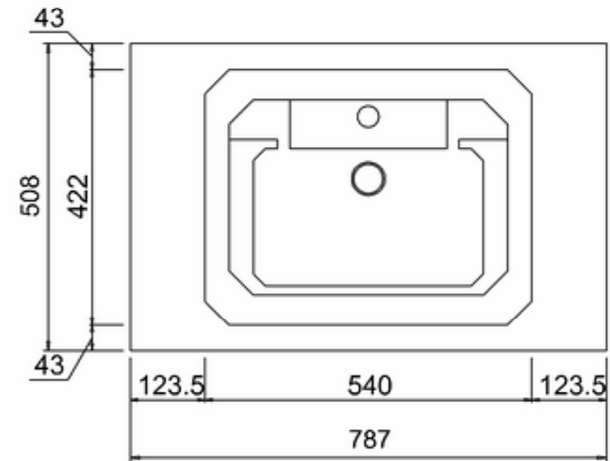

bathstore

20050072590 - SAVOY OLD ENGLISH WHITE 790 BASIN UNIT DBLE DR - NO TOP W787 H855 D508

Note:

The length, width, height dimension tolerance is

: ± 5

The shelf dimension tolerance is: ± 2

bathstore

Savoy Double Worktop W787 D508 H18

bathstore

20005000210 - Savoy Fully inset Vanity Basin 1TH