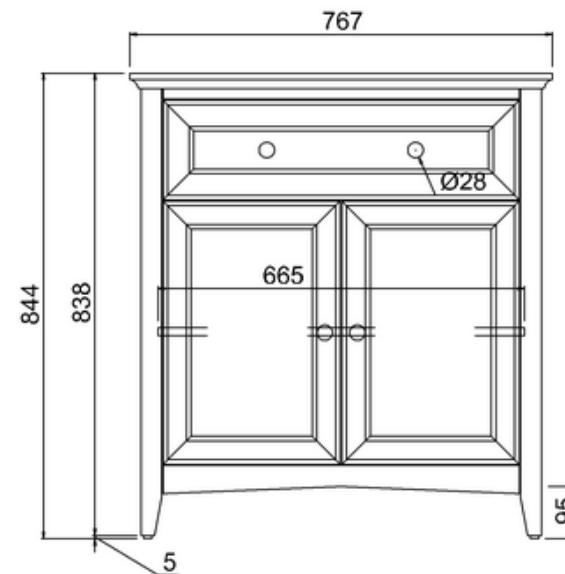

bathstore

20050072590 - SAVOY OLD ENGLISH WHITE 790 BASIN UNIT DBLE DR - NO TOP W787 H855 D508

Note:

The length, width, height dimension tolerance is

: ± 5

The shelf dimension tolerance is: ± 2

bathstore

Savoy Double Worktop W787 D508 H18

bathstore

20005000210 - Savoy Fully inset Vanity Basin 1TH