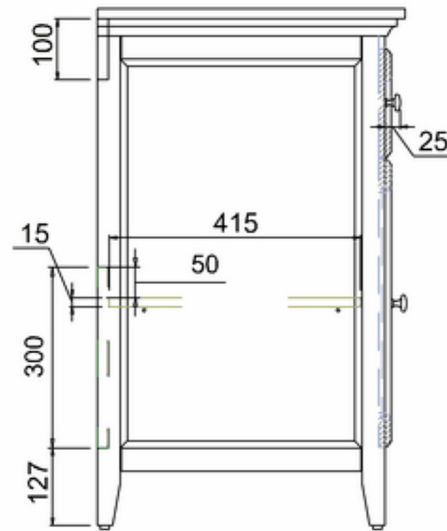

bathstore

20050072590 - SAVOY OLD ENGLISH WHITE 790 BASIN UNIT DBLE DR - NO TOP W787 H855 D508

Note:

The length, width, height dimension tolerance is

: ± 5

The shelf dimension tolerance is: ± 2

bathstore

Savoy Double Worktop W787 D508 H18

bathstore

20005000210 - Savoy Fully inset Vanity Basin 1TH