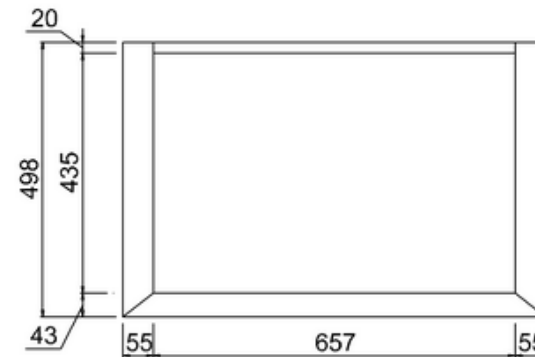

bathstore

20050072590 - SAVOY OLD ENGLISH WHITE 790 BASIN UNIT DBLE DR - NO TOP W787 H855 D508

Note:

The length, width, height dimension tolerance is

: ± 5

The shelf dimension tolerance is: ± 2

bathstore

Savoy Double Worktop W787 D508 H18

bathstore

20005000210 - Savoy Fully inset Vanity Basin 1TH