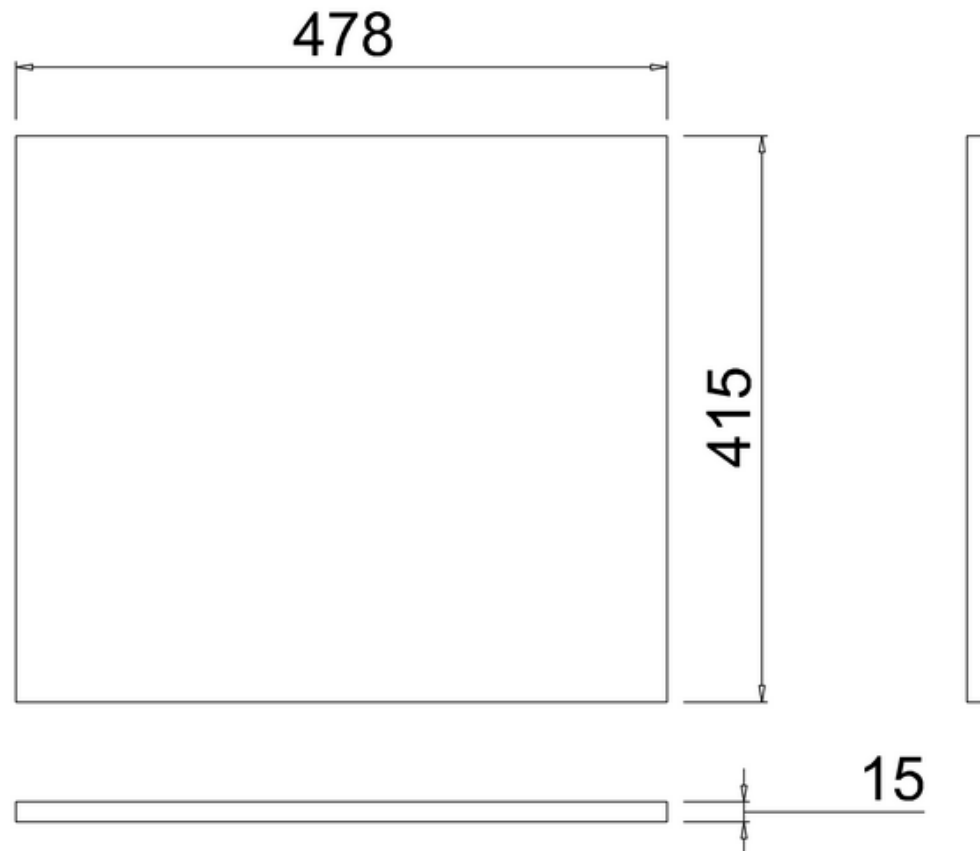

bathstore

**20050072550 - SAVOY OLD ENGLISH WHT SHELF FOR SINGLE
DOOR BASIN UNIT W600 H855 D508**

Note:
All dimension tolerance is ± 5 .