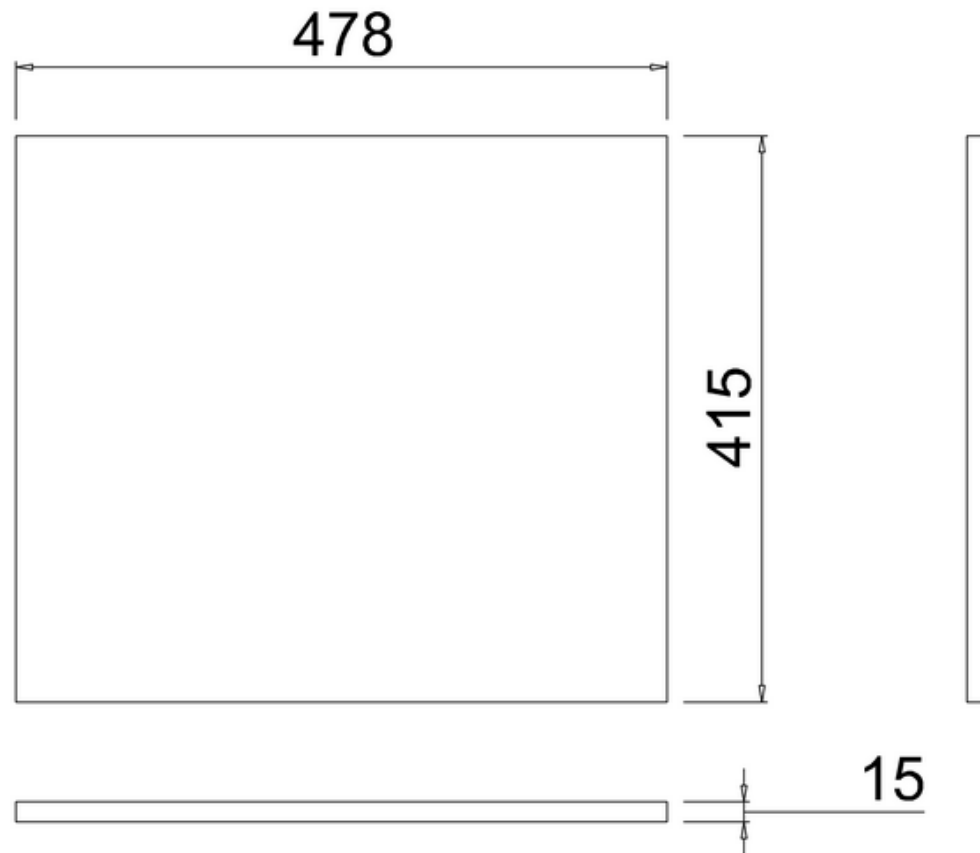

**bathstore**

**20050072550 - SAVOY OLD ENGLISH WHT SHELF FOR SINGLE DOOR BASIN UNIT W600 H855 D508**

Note:  
All dimension tolerance is  $\pm 5$ .