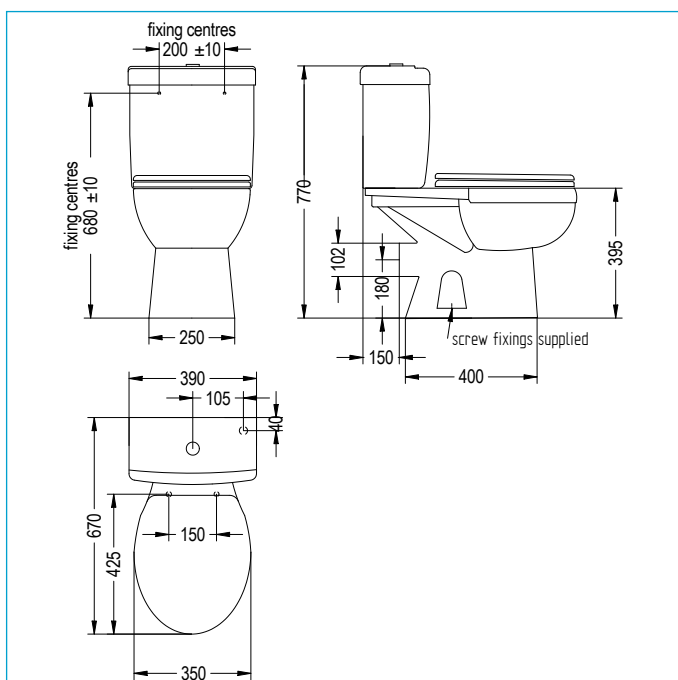

DEMI CLOSE COUPLED TOILET INC SEAT

ILLUSTRATED

41200240010 DEMI CLOSE COUPLED TOILET INC SEAT
 41200240090 DEMI MATCH THERMOPLASTIC
 SOFT CLOSE SEAT

CONFIGURATION OPTIONS

MATERIAL

Vitreous China cistern and pan

STANDARDS

BS3402
 BS EN 33
 BS EN 997

WEIGHTS

Pan and seat 27.5kg

COLOURS AND FINISHES

White

SPECIAL NOTES

Floor fixings supplied with pan

a. Convert horizontal outlet with 90 degree bend connector

FEATURES

Timeless style, open back

Horizontal outlet, 6 & 3 litre