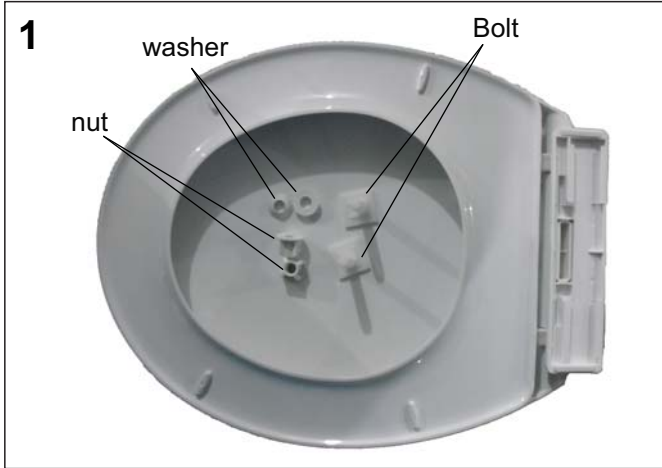

## Demi Seat Installation Instruction - 41200240050

Please give the manual to the end user.  
Please read the manual thoroughly before installation.

Bolts (2), Washers (2), Nuts (2) are supplied.

Push the 2 bolts into the slide track at the end of the seat.

Insert the 2 bolts into fixing holes of the pan.

Adjust the seat so that it fits well.

Underneath the pan attach the washers and nuts.

Once the seat and pan match, fully tighten the nut.

# Demi Cistern Fittings

41200240060

The flush and inlet valves have been preset for a standard 3L/6L flush. Install as shown in the diagram.

When the cistern is fitted to the pan the rear naturally tapers towards the top. The WC should be installed with the cistern sitting like this on the pan. Do not push the pan up against the wall tilting the cistern forward as this can affect the WC's function.