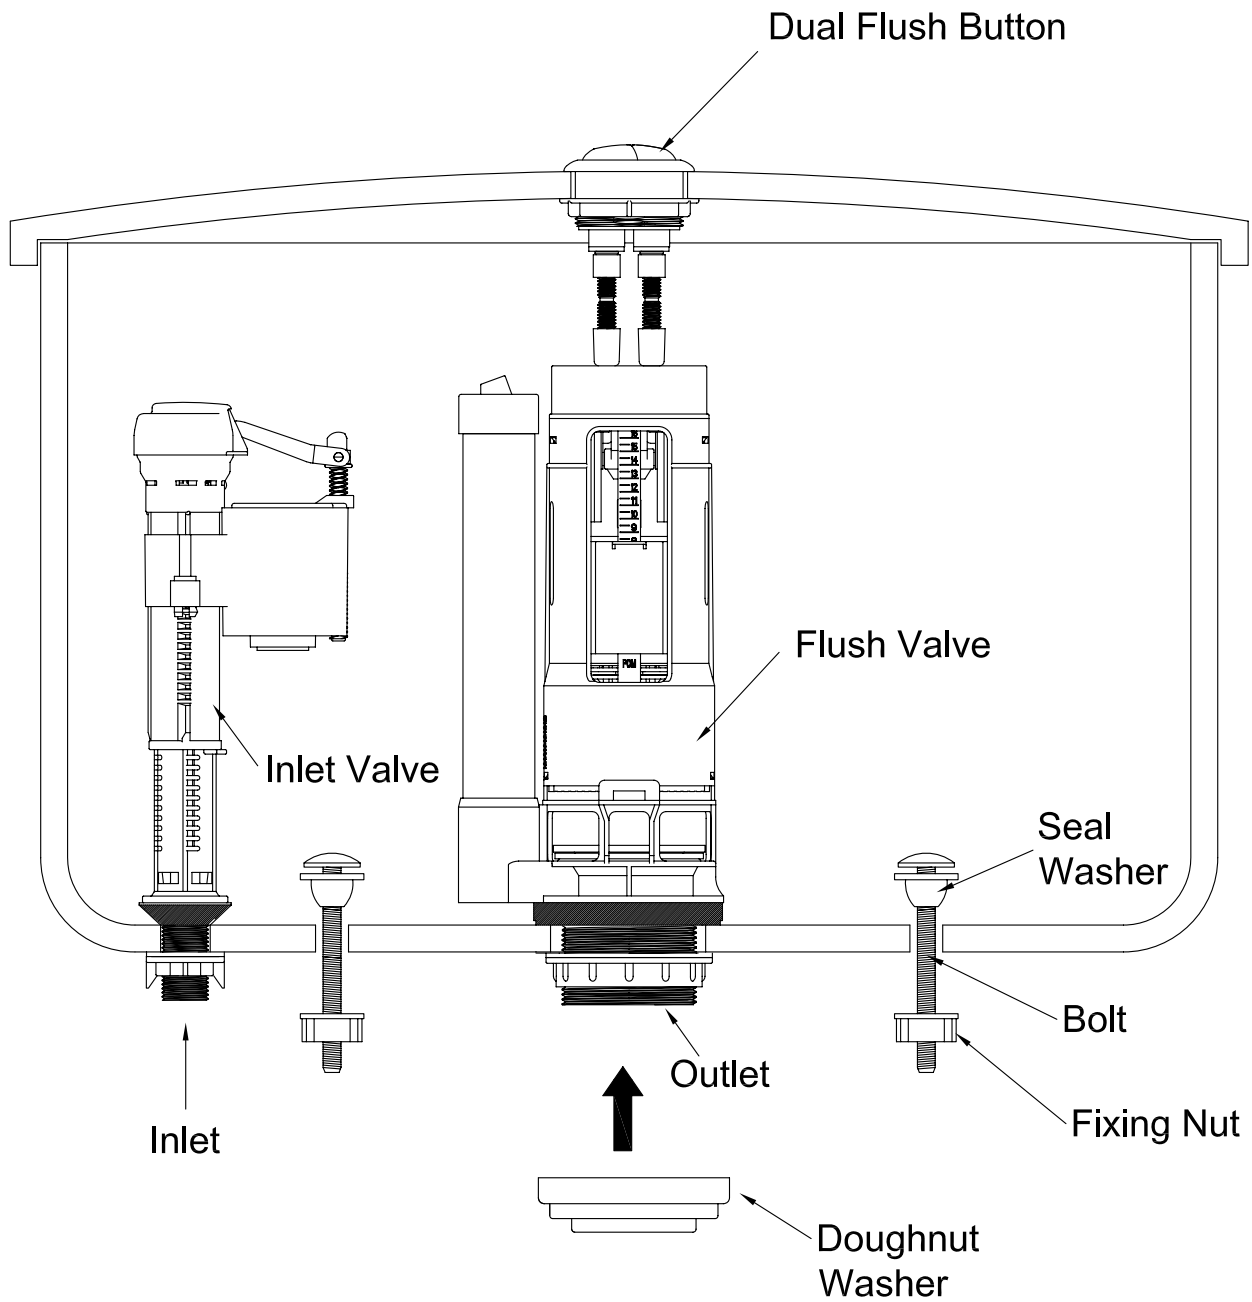

## Demi Seat Installation Instruction - 41200240050

Please give the manual to the end user.  
Please read the manual thoroughly before installation.

Bolts (2), Washers (2), Nuts (2) are supplied.

Push the 2 bolts into the slide track at the end of the seat.

Insert the 2 bolts into fixing holes of the pan.

Adjust the seat so that it fits well.

Underneath the pan attach the washers and nuts.

Once the seat and pan match, fully tighten the nut.

# Demi Cistern Fittings

41200240060

The flush and inlet valves have been preset for a standard 3L/6L flush. Install as shown in the diagram.

When the cistern is fitted to the pan the rear naturally tapers towards the top. The WC should be installed with the cistern sitting like this on the pan. Do not push the pan up against the wall tilting the cistern forward as this can affect the WC's function.