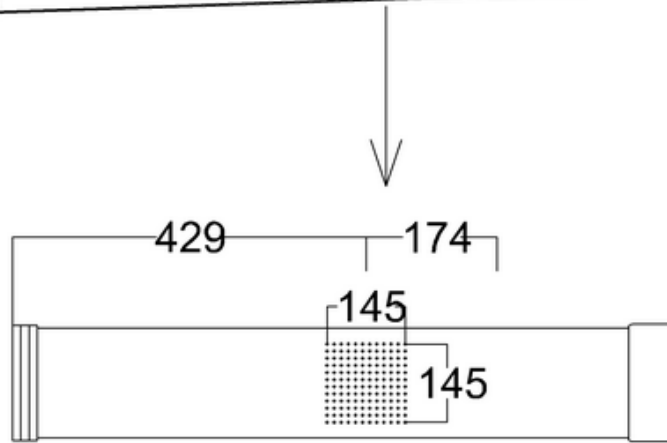

bathstore

51000030720 - PLAYTIME 1400 WALK IN FRONT SCREEN CHR H2000

M 1:1

613721 - Playtime shower column integrated head

Bottom view

Note:

For each part of the accessory, the dimension tolerance should be followed the list below.

0 ~ 100	101 ~ 200	201 ~ 400	≥ 401
±1	±2	±3	±5

For the finished assembly, the dimension tolerance should be followed the list below.

0 ~ 300	≥ 301
±2	±5

617198 - Playtime Walk In Wall Profile Set Chr

Note:

Length: 2000mm.

Dimension tolerance is ± 5 .