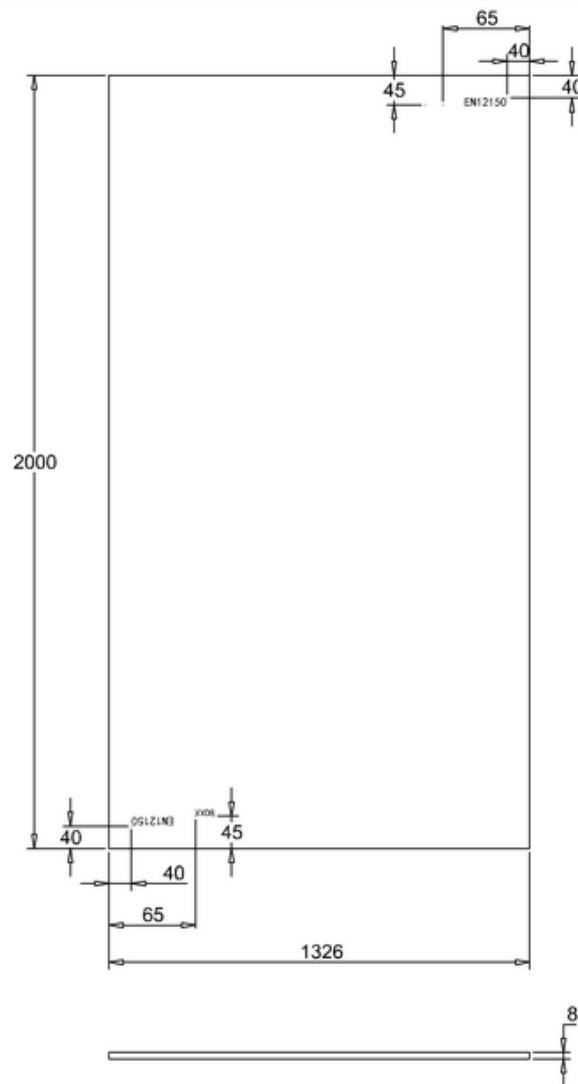

bathstore

51000030720 - PLAYTIME 1400 WALK IN FRONT SCREEN CHR H2000

M 1:1

613721 - Playtime shower column integrated head

Bottom view

Note:

For each part of the accessory, the dimension tolerance should be followed the list below.

0 ~ 100	101 ~ 200	201 ~ 400	≥ 401
±1	±2	±3	±5

For the finished assembly, the dimension tolerance should be followed the list below.

0 ~ 300	≥ 301
±2	±5

617198 - Playtime Walk In Wall Profile Set Chr

Note:

Length: 2000mm.

Dimension tolerance is ± 5 .