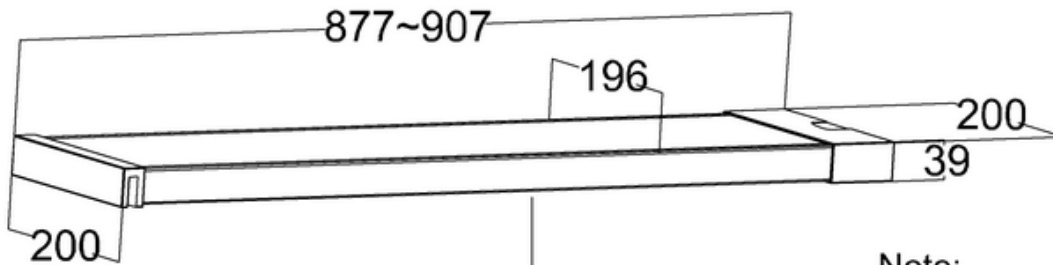

bathstore

51000030720 - PLAYTIME 1400 WALK IN FRONT SCREEN CHR H2000

M 1:1

613721 - Playtime shower column integrated head

Bottom view

Note:

For each part of the accessory, the dimension tolerance should be followed the list below.

0 ~ 100	101 ~ 200	201 ~ 400	≥ 401
±1	±2	±3	±5

For the finished assembly, the dimension tolerance should be followed the list below.

0 ~ 300	≥ 301
±2	±5

617198 - Playtime Walk In Wall Profile Set Chr

Note:

Length: 2000mm.

Dimension tolerance is ± 5 .