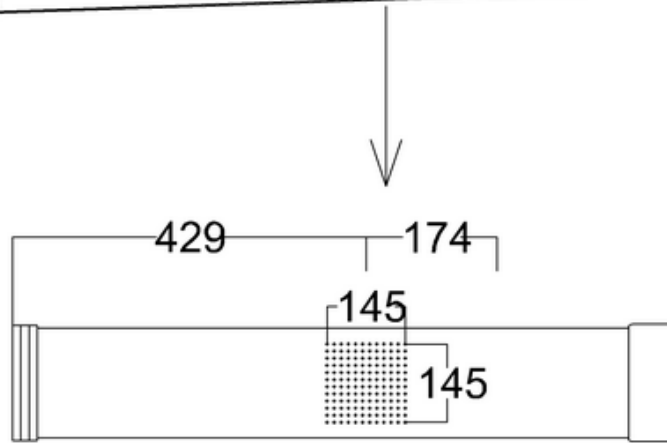

bathstore

51000030710 - PLAYTIME 1200 WALK IN FRONT SCREEN CHR H2000

M 1:1

613721 - Playtime shower column integrated head

Bottom view

Note:

For each part of the accessory, the dimension tolerance should be followed the list below.

0 ~ 100	101 ~ 200	201 ~ 400	≥ 401
±1	±2	±3	±5

For the finished assembly, the dimension tolerance should be followed the list below.

0 ~ 300	≥ 301
±2	±5

617198 - Playtime Walk In Wall Profile Set Chr

Note:
Length: 2000mm.
Dimension tolerance is ± 5 .