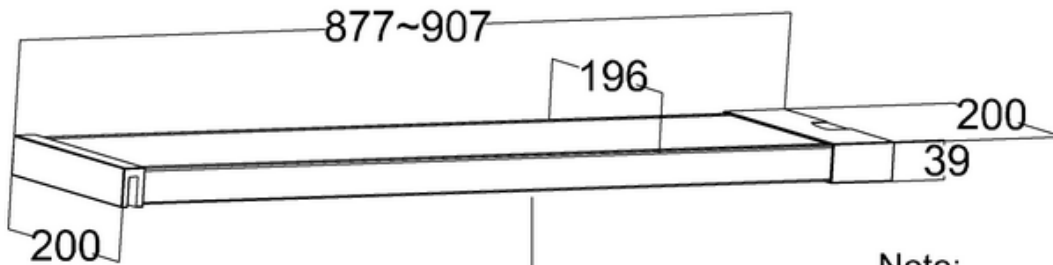

bathstore

51000030710 - PLAYTIME 1200 WALK IN FRONT SCREEN CHR H2000

M 1:1

613721 - Playtime shower column integrated head

Bottom view

Note:

For each part of the accessory, the dimension tolerance should be followed the list below.

0 ~ 100	101 ~ 200	201 ~ 400	≥ 401
±1	±2	±3	±5

For the finished assembly, the dimension tolerance should be followed the list below.

0 ~ 300	≥ 301
±2	±5

617198 - Playtime Walk In Wall Profile Set Chr

Note:
Length: 2000mm.
Dimension tolerance is ± 5 .