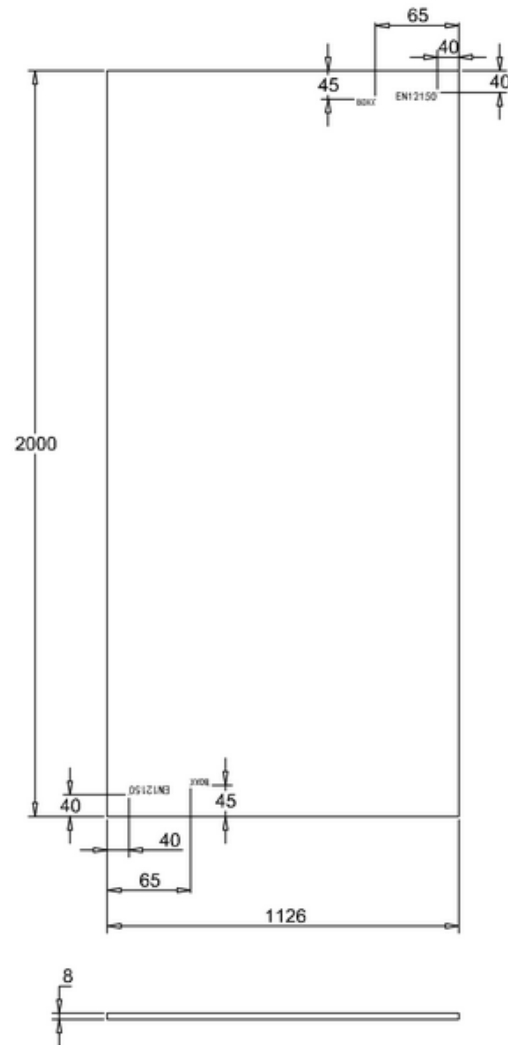

bathstore

51000030710 - PLAYTIME 1200 WALK IN FRONT SCREEN CHR H2000

M 1:1

613721 - Playtime shower column integrated head

Bottom view

Note:

For each part of the accessory, the dimension tolerance should be followed the list below.

0 ~ 100	101 ~ 200	201 ~ 400	≥ 401
±1	±2	±3	±5

For the finished assembly, the dimension tolerance should be followed the list below.

0 ~ 300	≥ 301
±2	±5

617198 - Playtime Walk In Wall Profile Set Chr

Note:
Length: 2000mm.
Dimension tolerance is ± 5 .