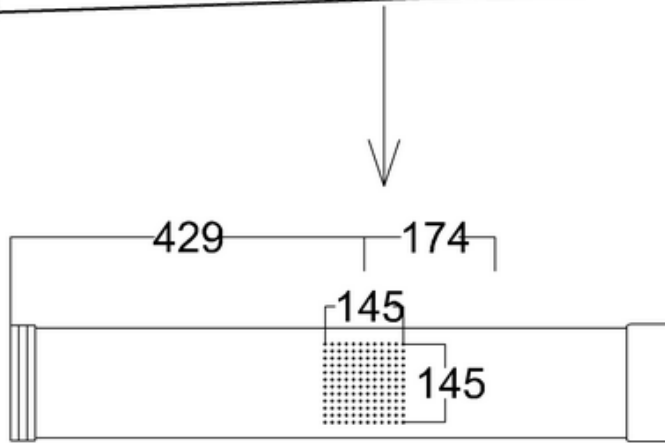

bathstore

51000030710 - PLAYTIME 1200 WALK IN FRONT SCREEN CHR H2000

M 1:1

613721 - Playtime shower column integrated head

Bottom view

Note:

For each part of the accessory, the dimension tolerance should be followed the list below.

0 ~ 100	101 ~ 200	201 ~ 400	≥ 401
±1	±2	±3	±5

For the finished assembly, the dimension tolerance should be followed the list below.

0 ~ 300	≥ 301
±2	±5