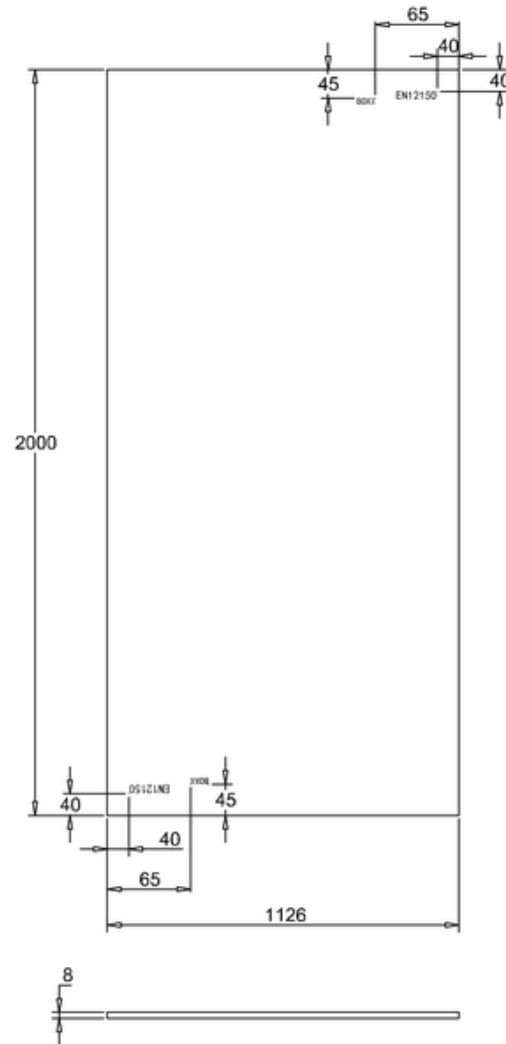

bathstore

51000030710 - PLAYTIME 1200 WALK IN FRONT SCREEN CHR H2000

M 1:1

613721 - Playtime shower column integrated head

Bottom view

Note:

For each part of the accessory, the dimension tolerance should be followed the list below.

0 ~ 100	101 ~ 200	201 ~ 400	≥ 401
±1	±2	±3	±5

For the finished assembly, the dimension tolerance should be followed the list below.

0 ~ 300	≥ 301
±2	±5