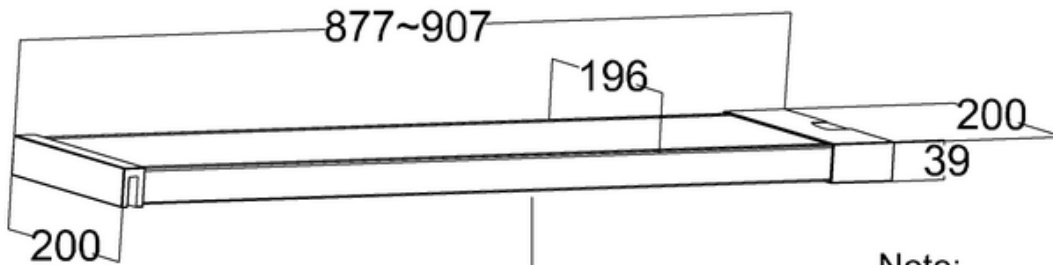

bathstore

51000030710 - PLAYTIME 1200 WALK IN FRONT SCREEN CHR H2000

M 1:1

613721 - Playtime shower column integrated head

Bottom view

Note:

For each part of the accessory, the dimension tolerance should be followed the list below.

0 ~ 100	101 ~ 200	201 ~ 400	≥ 401
±1	±2	±3	±5

For the finished assembly, the dimension tolerance should be followed the list below.

0 ~ 300	≥ 301
±2	±5