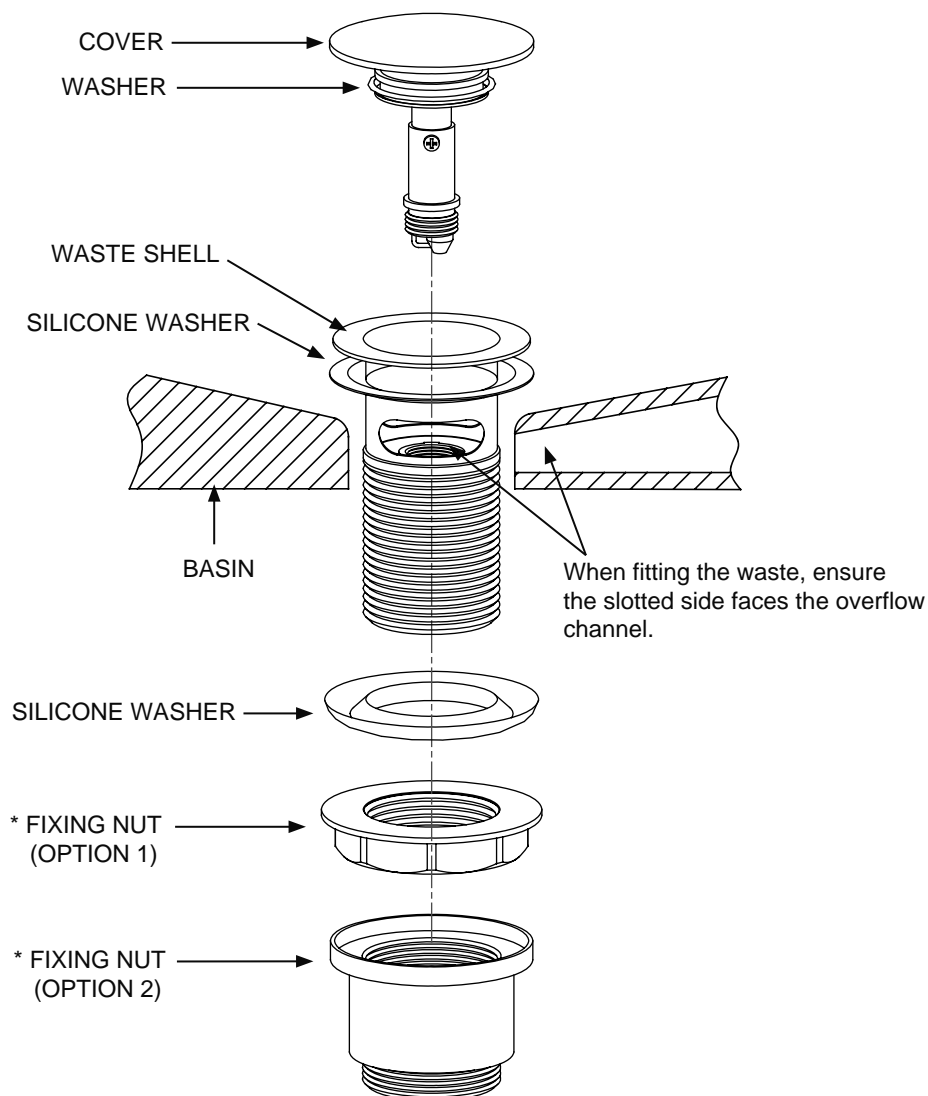

BASIN EXTENDED TAIL CLICK CLACK WASTE SLOTTED CHROME

20004011240

Maintenance

We do NOT recommend you use any household cleaners to clean the product. The product should only be cleaned with soapy water, rinsed with clean water, and dried with a soft cloth.