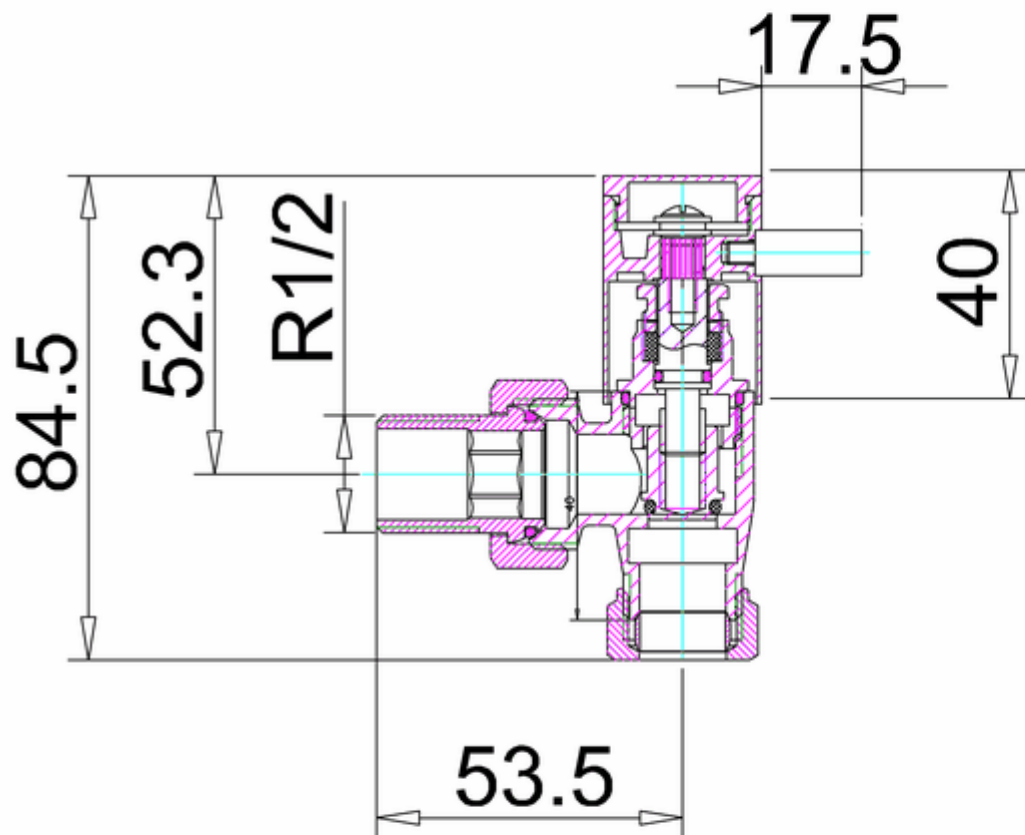

20004011385 - Luna Angled Radiator Valve - white (pair)

Note:

For the each part, the dimension tolerance should be followed the list below.

0 ~ 100	101 ~ 200	201 ~ 400	≥ 401
±1	±2	±3	±5

For the finished assembly, the dimension tolerance should be followed the list below.

0 ~ 300	≥ 301
±2	±5