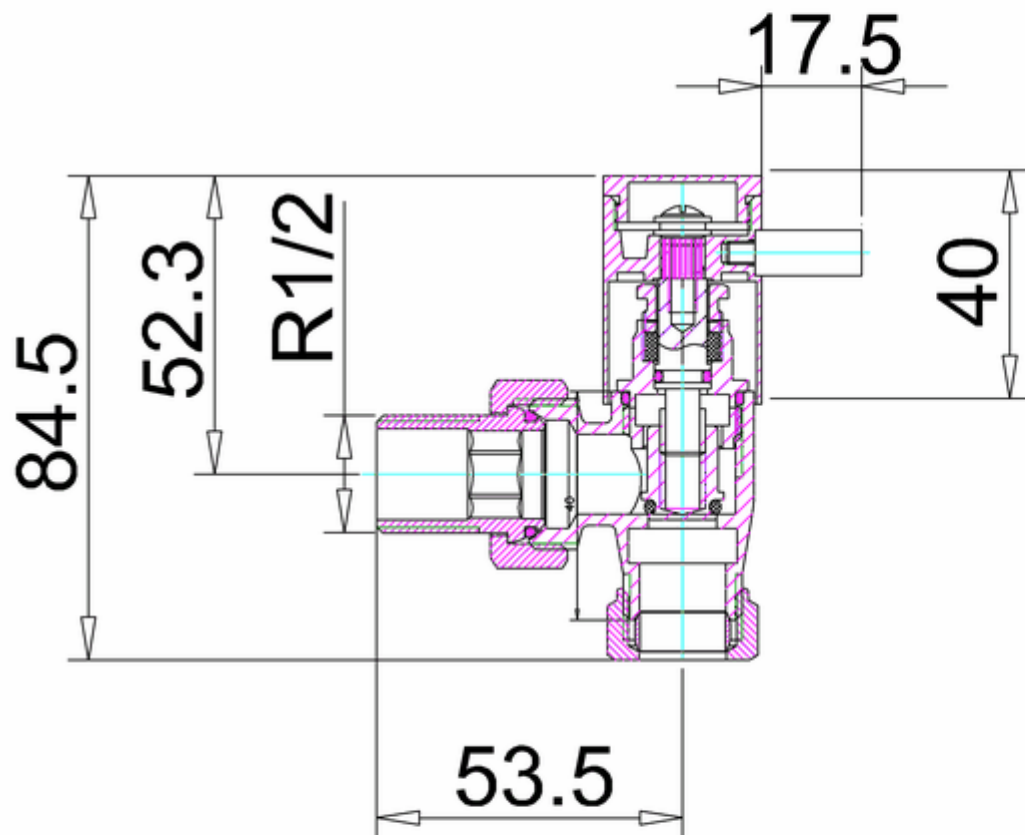

## 20004011385 - Luna Angled Radiator Valve - white (pair)

### Note:

For the each part, the dimension tolerance should be followed the list below.

0 ~ 100	101 ~ 200	201 ~ 400	≥ 401
±1	±2	±3	±5

For the finished assembly, the dimension tolerance should be followed the list below.

0 ~ 300	≥ 301
±2	±5