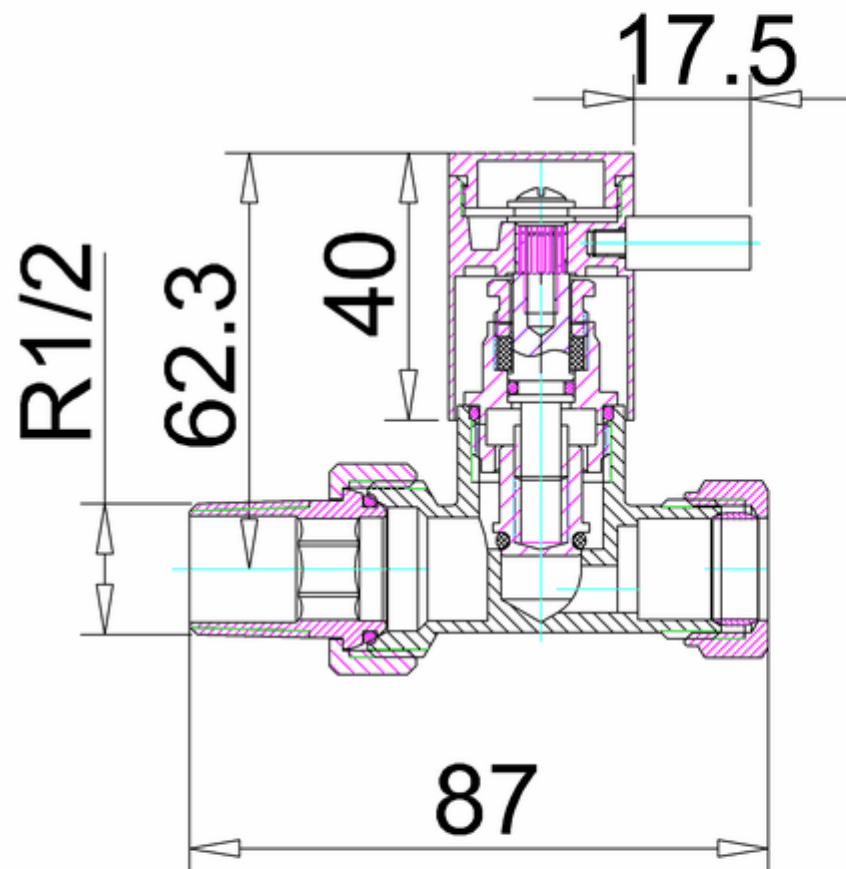

20004011395 - Luna Straight Radiator Valve - white (pair)

Note:

For the each part, the dimension tolerance should be followed the list below.

0 ~ 100	101 ~ 200	201 ~ 400	≥ 401
±1	±2	±3	±5

For the finished assembly, the dimension tolerance should be followed the list below.

0 ~ 300	≥ 301
±2	±5