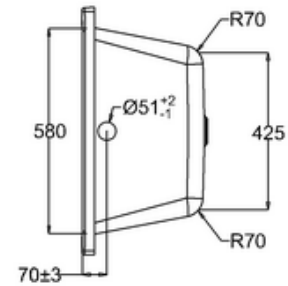

bathstore

41405003090 - 1700 POOL COMFORT BATH NTH WHT L1700 W700 H345 EXC FEET BSM1770

D
SCALE 1:2

C
SCALE 1:2

PERSPECTIVE
SCALE 1:30

bathstore

**41405002330 - 1700 POOL COMFORT ACRYLIC SIDE BATH
PANEL WHT L1700 H395 BSMAB1770**

bathstore

41405002340 - 700 POOL COMFORT ACRYLIC END BATH PANEL WHT L700 H395

PERSPECTIVE
SCALE 1:30

B

C