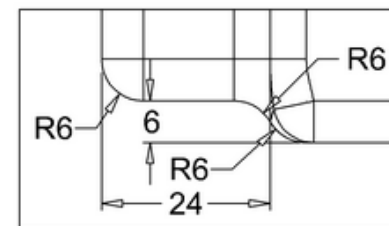

bathstore

41405002340 - 700 POOL COMFORT ACRYLIC END BATH PANEL WHT L700 H395

PERSPECTIVE
SCALE 1:30

B

C