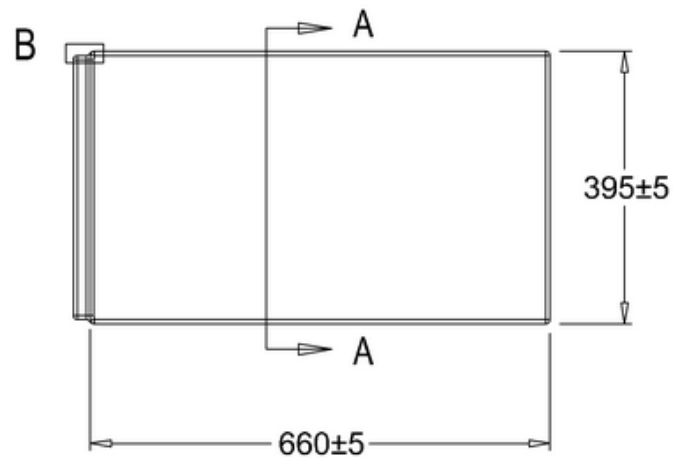

bathstore

41405003090 - 1700 POOL COMFORT BATH NTH WHT L1700 W700 H345 EXC FEET BSM1770

D
SCALE 1:2

C
SCALE 1:2

PERSPECTIVE
SCALE 1:30

bathstore

**41405002330 - 1700 POOL COMFORT ACRYLIC SIDE BATH
PANEL WHT L1700 H395 BSMAB1770**

bathstore

41405002340 - 700 POOL COMFORT ACRYLIC END BATH PANEL WHT L700 H395

PERSPECTIVE
SCALE 1:30

B

C