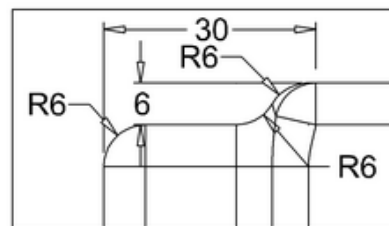

bathstore

41405003090 - 1700 POOL COMFORT BATH NTH WHT L1700 W700 H345 EXC FEET BSM1770

D
SCALE 1:2

C
SCALE 1:2

PERSPECTIVE
SCALE 1:30

bathstore

**41405002330 - 1700 POOL COMFORT ACRYLIC SIDE BATH
PANEL WHT L1700 H395 BSMAB1770**

bathstore

41405002340 - 700 POOL COMFORT ACRYLIC END BATH PANEL WHT L700 H395

PERSPECTIVE
SCALE 1:30

B

C