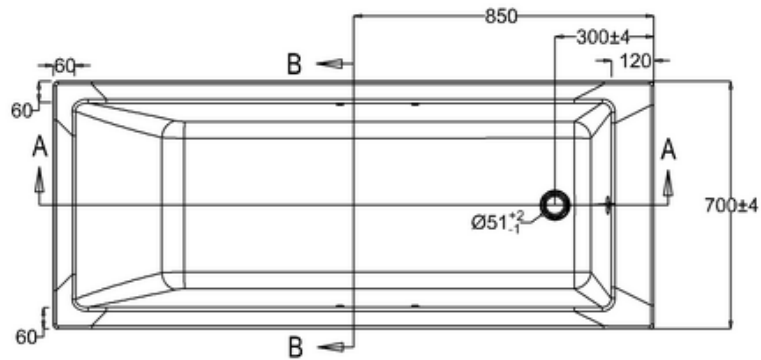

bathstore

41405003090 - 1700 POOL COMFORT BATH NTH WHT L1700 W700 H345 EXC FEET BSM1770

D
SCALE 1:2

C
SCALE 1:2

PERSPECTIVE
SCALE 1:30

bathstore

**41405002330 - 1700 POOL COMFORT ACRYLIC SIDE BATH
PANEL WHT L1700 H395 BSMAB1770**

bathstore

41405002340 - 700 POOL COMFORT ACRYLIC END BATH PANEL WHT L700 H395

PERSPECTIVE
SCALE 1:30

B

C