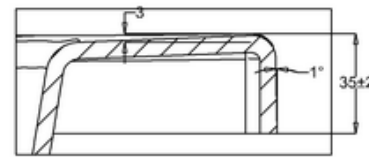

bathstore

41405003090 - 1700 POOL COMFORT BATH NTH WHT L1700 W700 H345 EXC FEET BSM1770

D
SCALE 1:2

C
SCALE 1:2

PERSPECTIVE
SCALE 1:30

bathstore

**41405002330 - 1700 POOL COMFORT ACRYLIC SIDE BATH
PANEL WHT L1700 H395 BSMAB1770**

bathstore

41405002340 - 700 POOL COMFORT ACRYLIC END BATH PANEL WHT L700 H395

PERSPECTIVE
SCALE 1:30

B

C