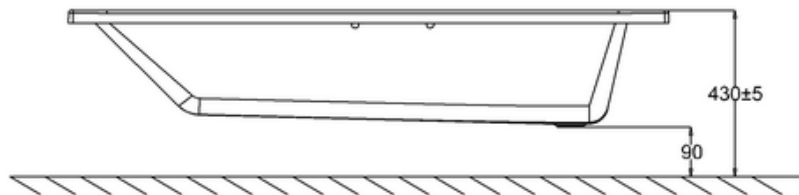

bathstore

41405003090 - 1700 POOL COMFORT BATH NTH WHT L1700 W700 H345 EXC FEET BSM1770

D
SCALE 1:2

C
SCALE 1:2

PERSPECTIVE
SCALE 1:30

bathstore

**41405002330 - 1700 POOL COMFORT ACRYLIC SIDE BATH
PANEL WHT L1700 H395 BSMAB1770**

bathstore

41405002340 - 700 POOL COMFORT ACRYLIC END BATH PANEL WHT L700 H395

PERSPECTIVE
SCALE 1:30

B

C