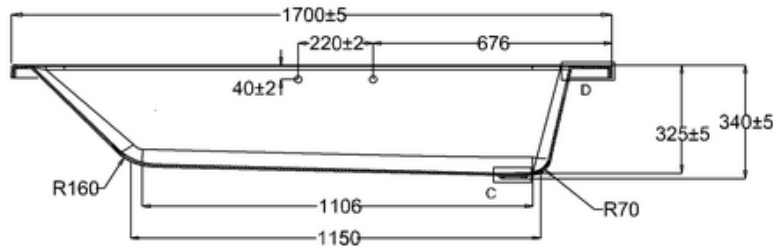

bathstore

41405003090 - 1700 POOL COMFORT BATH NTH WHT L1700 W700 H345 EXC FEET BSM1770

D
SCALE 1:2

C
SCALE 1:2

PERSPECTIVE
SCALE 1:30

bathstore

**41405002330 - 1700 POOL COMFORT ACRYLIC SIDE BATH
PANEL WHT L1700 H395 BSMAB1770**

bathstore

41405002340 - 700 POOL COMFORT ACRYLIC END BATH PANEL WHT L700 H395

PERSPECTIVE
SCALE 1:30

B

C