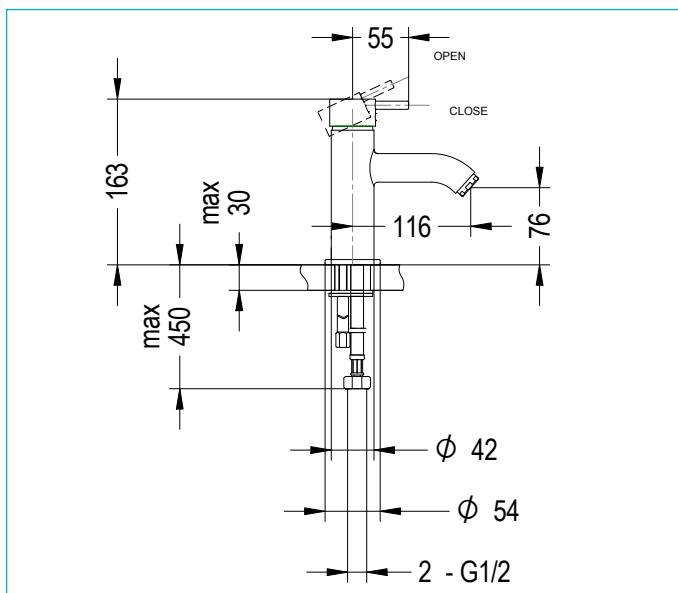

MATERIAL

Brass
Zinc Alloy

STANDARDS

BS EN 200
BS EN 817

NET WEIGHTS

Basin mixer 2.1kg

COLOURS AND FINISHES

Chrome plated

SPECIAL NOTES

FEATURES

Option of comfort extended handles for easy bathing
Contemporary style

Flow Rate (litres per minute)	0.2 bar	0.5 bar	1 bar	2 bar	3 bar
Spout with flow straightener	4.46	7.65	10.96	15.82	19.7