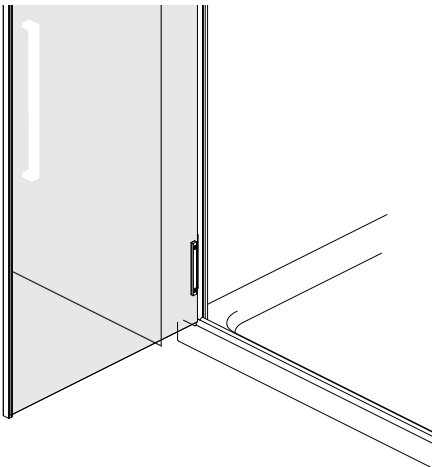

shower enclosure

# GlassHouse

*inline hinge door*

[www.bathstore.com](http://www.bathstore.com)  
Any queries? Call: 08000 232323

**16**

HINGE DOOR INLINE  
+ SIDE PANEL