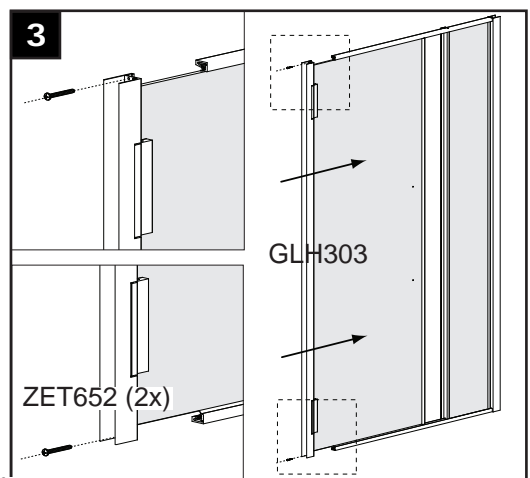

shower enclosure

GlassHouse

inline hinge door

www.bathstore.com
Any queries? Call: 08000 232323

16

HINGE DOOR INLINE
+ SIDE PANEL