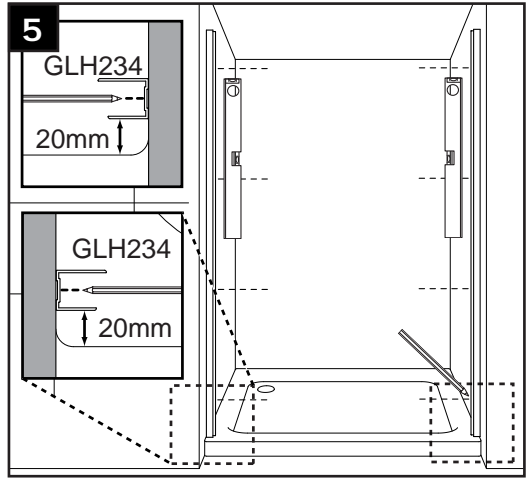

shower enclosure

# GlassHouse

*inline hinge door*

[www.bathstore.com](http://www.bathstore.com)  
Any queries? Call: 08000 232323

**16**

HINGE DOOR INLINE  
+ SIDE PANEL