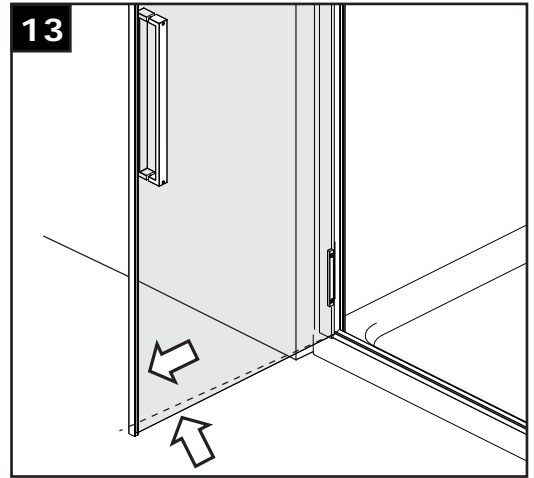

shower enclosure

GlassHouse

inline hinge door

www.bathstore.com
Any queries? Call: 08000 232323

16

HINGE DOOR INLINE
+ SIDE PANEL