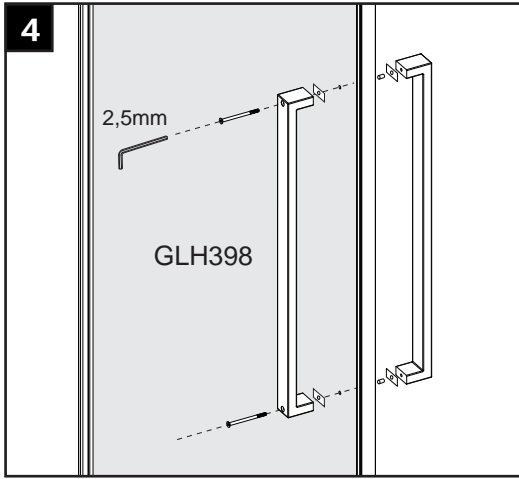

shower enclosure

GlassHouse

inline hinge door

www.bathstore.com
Any queries? Call: 08000 232323

16

HINGE DOOR INLINE
+ SIDE PANEL