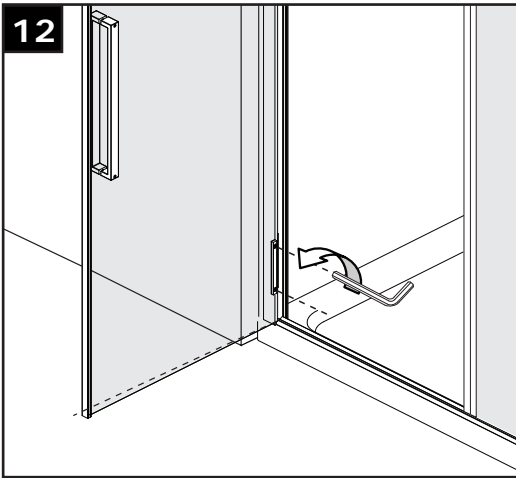

shower enclosure

GlassHouse

inline hinge door

www.bathstore.com
Any queries? Call: 08000 232323

16

HINGE DOOR INLINE
+ SIDE PANEL