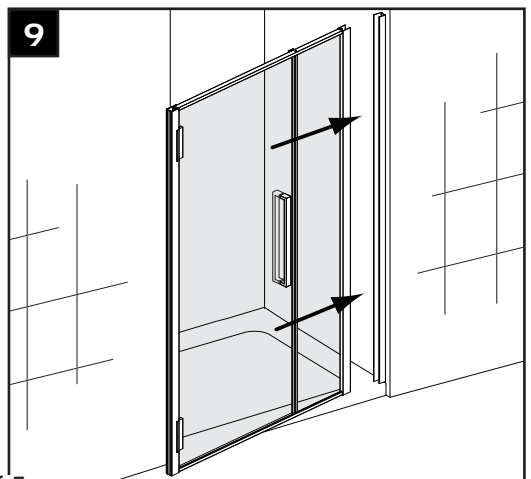

shower enclosure

# GlassHouse

*inline hinge door*

[www.bathstore.com](http://www.bathstore.com)  
Any queries? Call: 08000 232323

**16**

HINGE DOOR INLINE  
+ SIDE PANEL