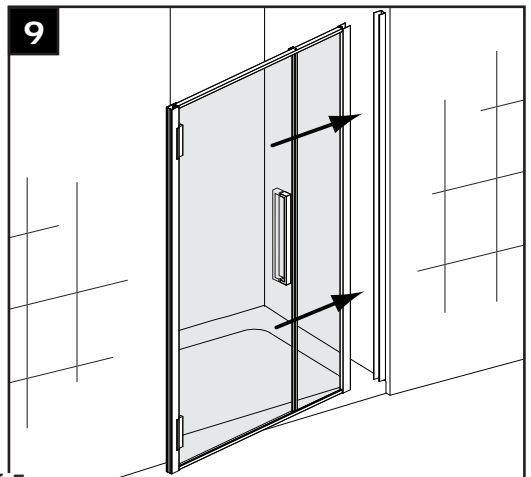

shower enclosure

GlassHouse

inline hinge door

www.bathstore.com
Any queries? Call: 08000 232323

16

HINGE DOOR INLINE
+ SIDE PANEL