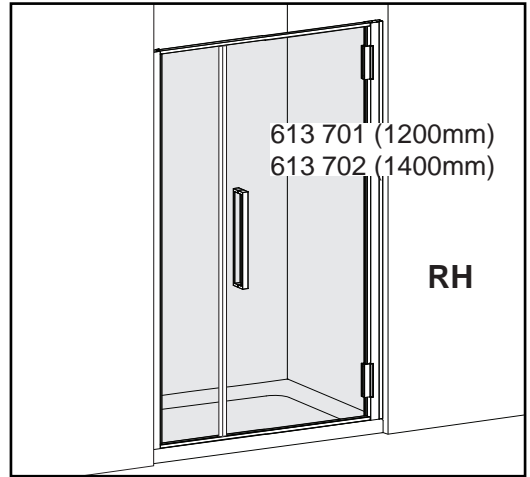

shower enclosure

GlassHouse

inline hinge door

www.bathstore.com
Any queries? Call: 08000 232323

16

HINGE DOOR INLINE
+ SIDE PANEL