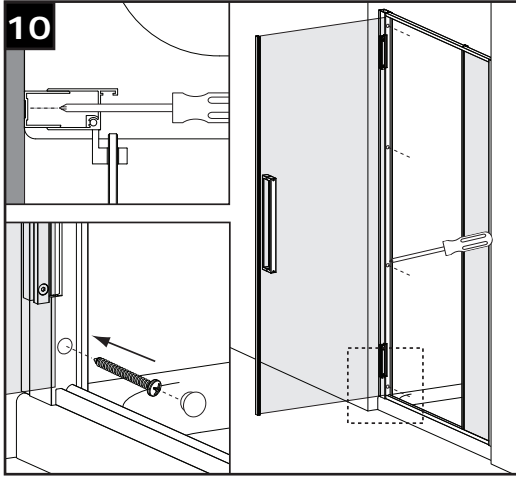

shower enclosure

GlassHouse

inline hinge door

www.bathstore.com
Any queries? Call: 08000 232323

16

HINGE DOOR INLINE
+ SIDE PANEL