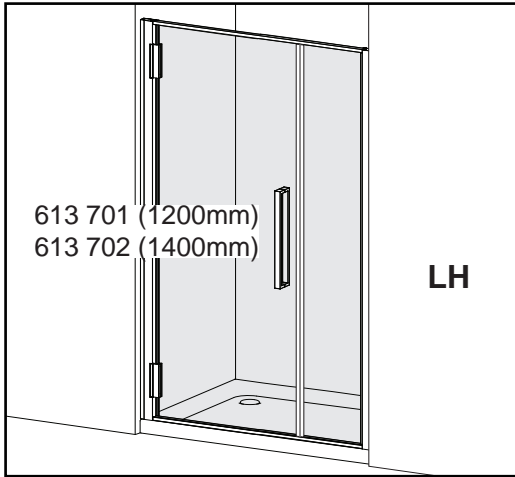

shower enclosure

GlassHouse

inline hinge door

www.bathstore.com
Any queries? Call: 08000 232323

16

HINGE DOOR INLINE
+ SIDE PANEL