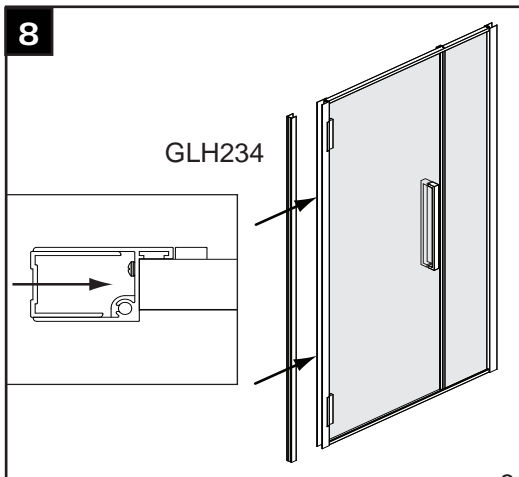

shower enclosure

GlassHouse

inline hinge door

www.bathstore.com
Any queries? Call: 08000 232323

16

HINGE DOOR INLINE
+ SIDE PANEL