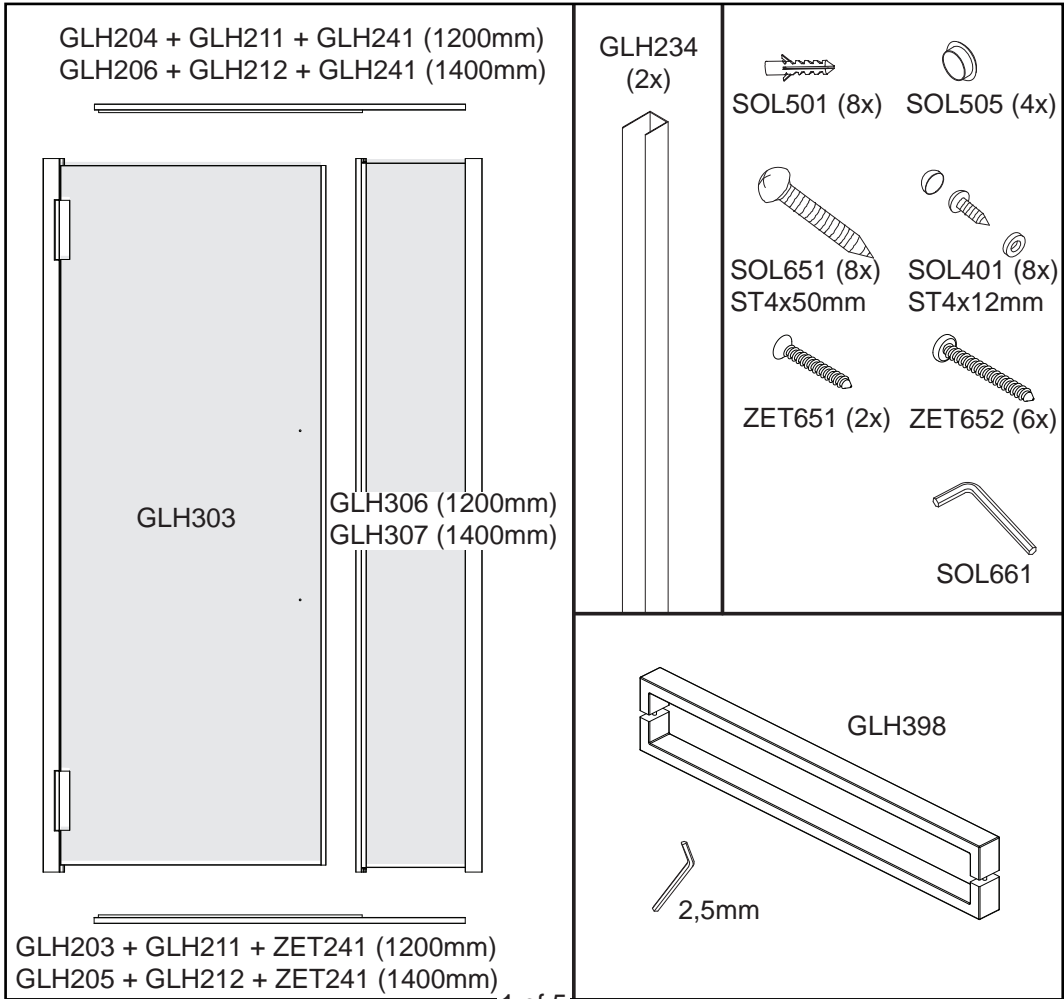

shower enclosure

GlassHouse

inline hinge door

www.bathstore.com
Any queries? Call: 08000 232323

16

HINGE DOOR INLINE
+ SIDE PANEL