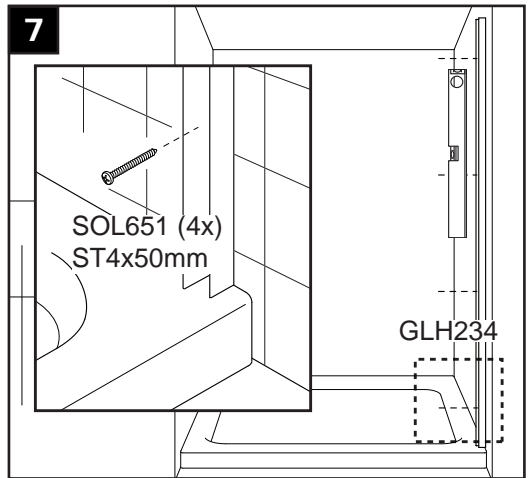

shower enclosure

# GlassHouse

*inline hinge door*

[www.bathstore.com](http://www.bathstore.com)  
Any queries? Call: 08000 232323

**16**

HINGE DOOR INLINE  
+ SIDE PANEL