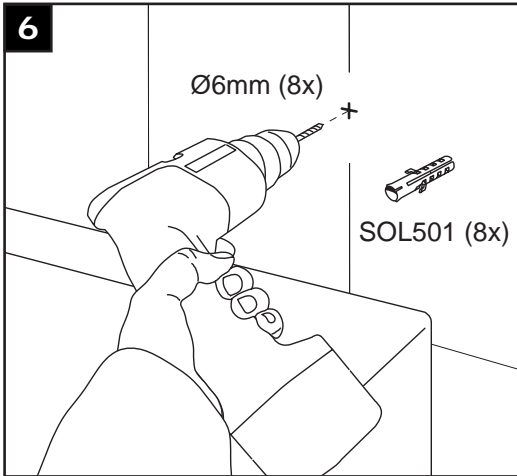

shower enclosure

GlassHouse

inline hinge door

www.bathstore.com
Any queries? Call: 08000 232323

16

HINGE DOOR INLINE
+ SIDE PANEL