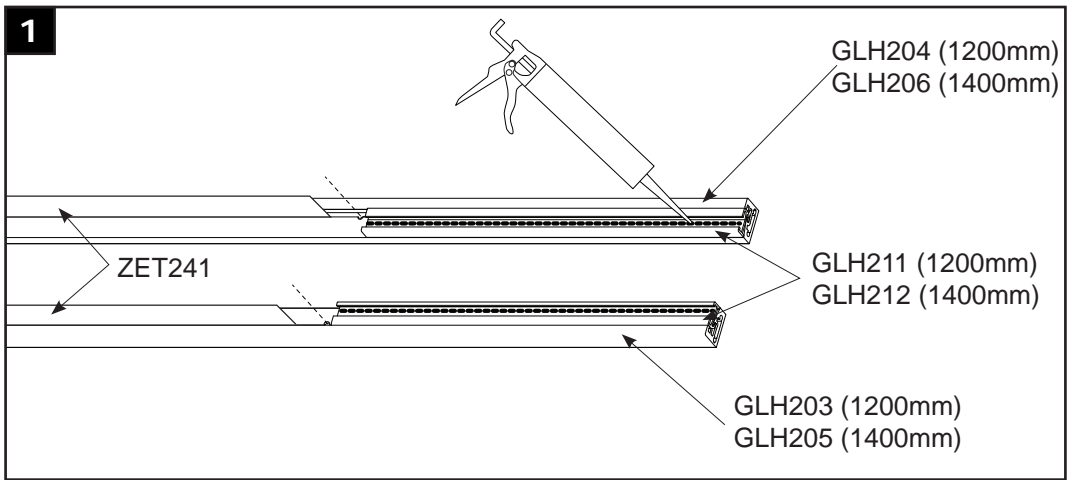

shower enclosure

GlassHouse

inline hinge door

www.bathstore.com
Any queries? Call: 08000 232323

16

HINGE DOOR INLINE
+ SIDE PANEL