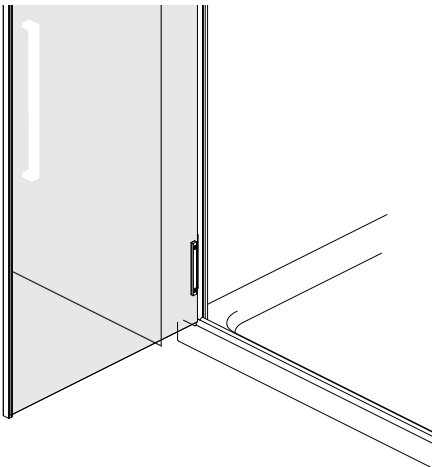

shower enclosure

GlassHouse

inline hinge door

www.bathstore.com
Any queries? Call: 08000 232323

16

HINGE DOOR INLINE
+ SIDE PANEL