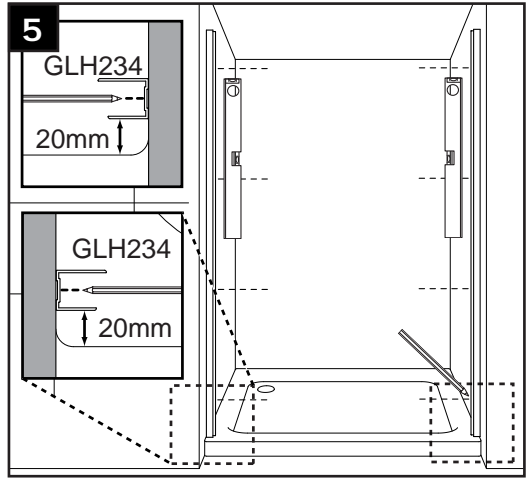

shower enclosure

GlassHouse

inline hinge door

www.bathstore.com
Any queries? Call: 08000 232323

16

HINGE DOOR INLINE
+ SIDE PANEL