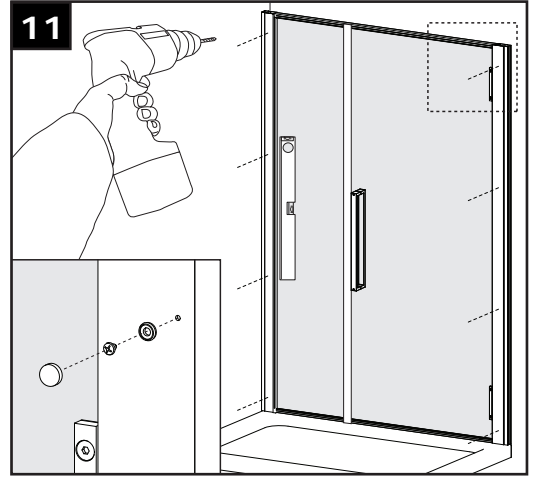

shower enclosure

GlassHouse

inline hinge door

www.bathstore.com
Any queries? Call: 08000 232323

16

HINGE DOOR INLINE
+ SIDE PANEL