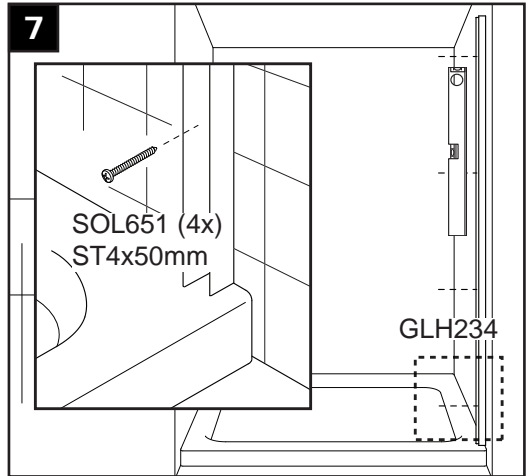

shower enclosure

GlassHouse

inline hinge door

www.bathstore.com
Any queries? Call: 08000 232323

16

HINGE DOOR INLINE
+ SIDE PANEL