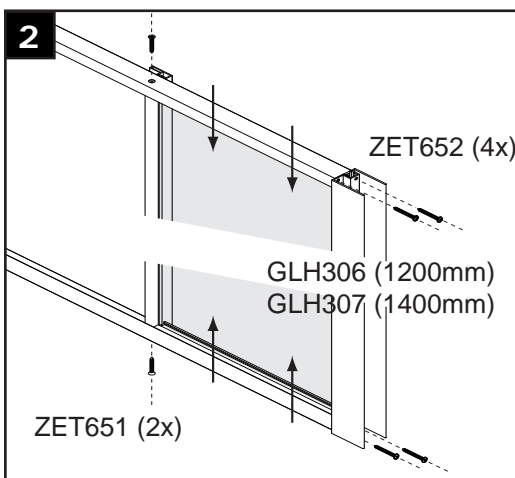

shower enclosure

GlassHouse

inline hinge door

www.bathstore.com
Any queries? Call: 08000 232323

16

HINGE DOOR INLINE
+ SIDE PANEL