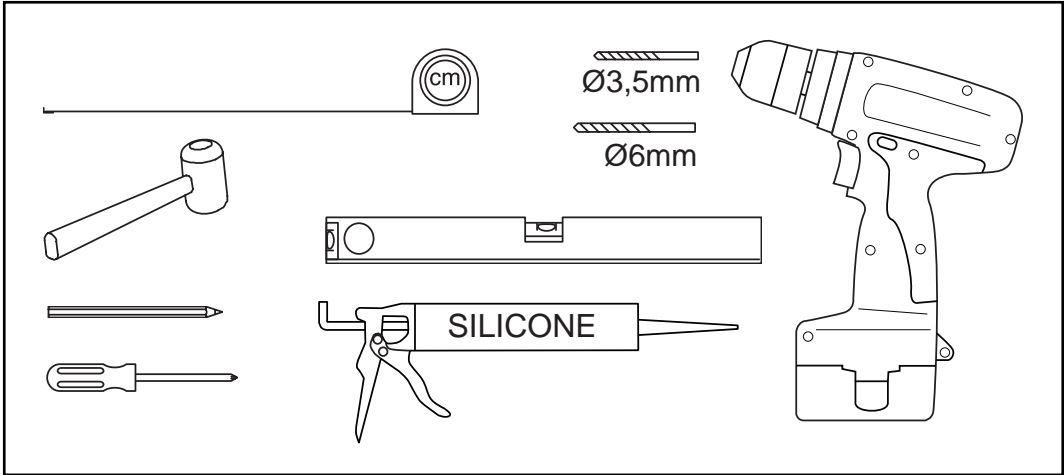

shower enclosure

GlassHouse

inline hinge door

www.bathstore.com
Any queries? Call: 08000 232323

16

HINGE DOOR INLINE
+ SIDE PANEL