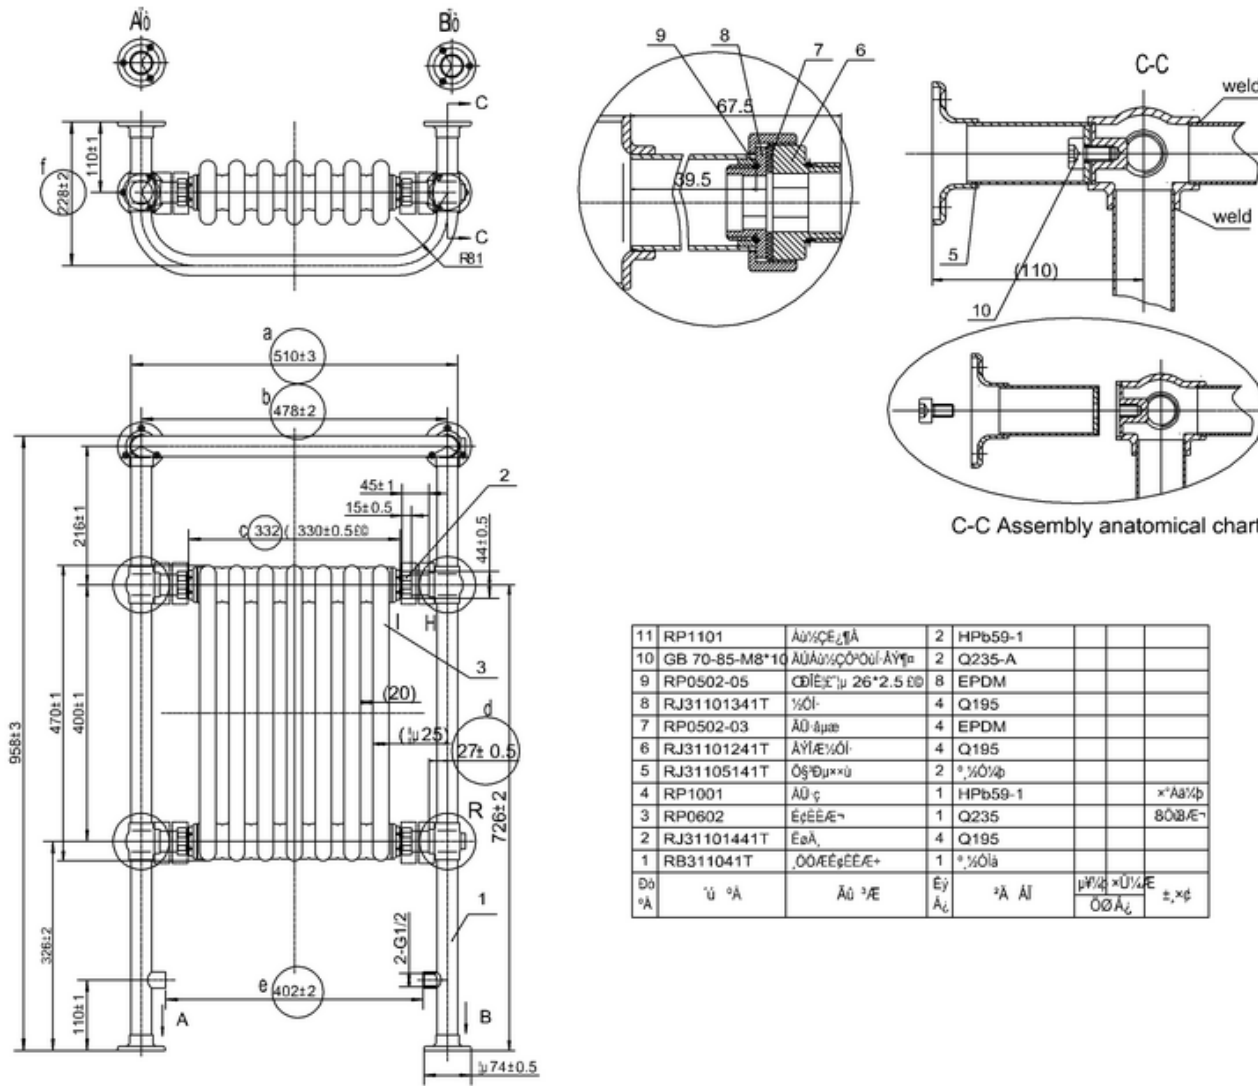

bathstore

43100001610 - SPIRIT PORTLAND BALL JOINTED TOWEL RAIL CHROME W 510 X H958 STEEL

C-C Assembly anatomical chart

| | | | | | | |
|----|----------------|-------------------|----|---------|---------------|--------|
| 11 | RP1101 | Α0/ΣΦΕ/ΓΑ | 2 | HPb59-1 | | |
| 10 | GB 70-85-M8*10 | Α0/Α0/ΣΦ0*00/ΑΥΦ | 2 | Q235-A | | |
| 9 | RP0502-05 | ΩΔ/ΕΣ/μ 26*2.5 ΩΩ | 8 | EPDM | | |
| 8 | RJ31101341T | 1/0/ | 4 | Q195 | | |
| 7 | RP0502-03 | Α0/μμ | 4 | EPDM | | |
| 6 | RJ31101241T | ΑΥ/Ε/0/ | 4 | Q195 | | |
| 5 | RJ31105141T | 08/0μ*0 | 2 | 1/0/0/0 | | |
| 4 | RP1001 | Α0 φ | 1 | HPb59-1 | | *Α0/0 |
| 3 | RP0602 | ΕφΕΕ/Ε- | 1 | Q235 | | 800/Ε- |
| 2 | RJ31101441T | Ε0Α | 4 | Q195 | | |
| 1 | RB311041T | 00/ΕΕ/ΕΕ/Ε+ | 1 | 1/0/0 | | |
| D0 | 0 | Α0 | Ε0 | 0 | μ/0/0 x 0/0/0 | ±, φ |
| 0A | 0 | Α0 | Α0 | 0 | 0/0/0 | ±, φ |