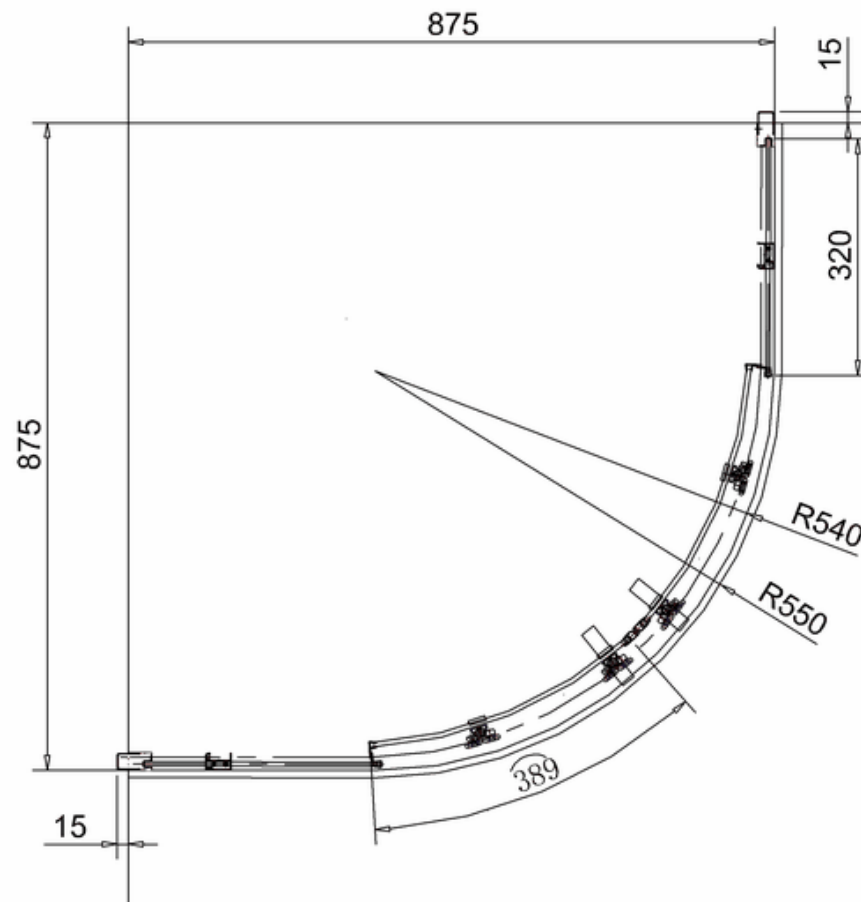

bathstore

51000022580 - BENCHMARK 900 QUADRANT CHR FRAME CLEAR GLAS H1950 ADJ 875/890 XKF90X

Note:
Whole dimension tolerance is ± 5 .
Glass dimension tolerance is ± 2 .